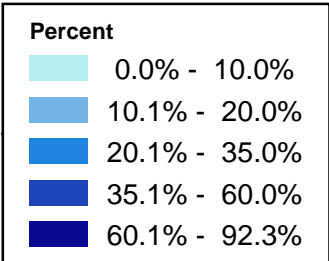

Percent Below Poverty

By Census Tract

Source:
2008-2012 American Community Survey,
U.S. Census Bureau

Prepared by
The Northern Ohio Data & Information Service (NODIS)

Cleveland State University
Maxine Goodman Levin
College of Urban Affairs