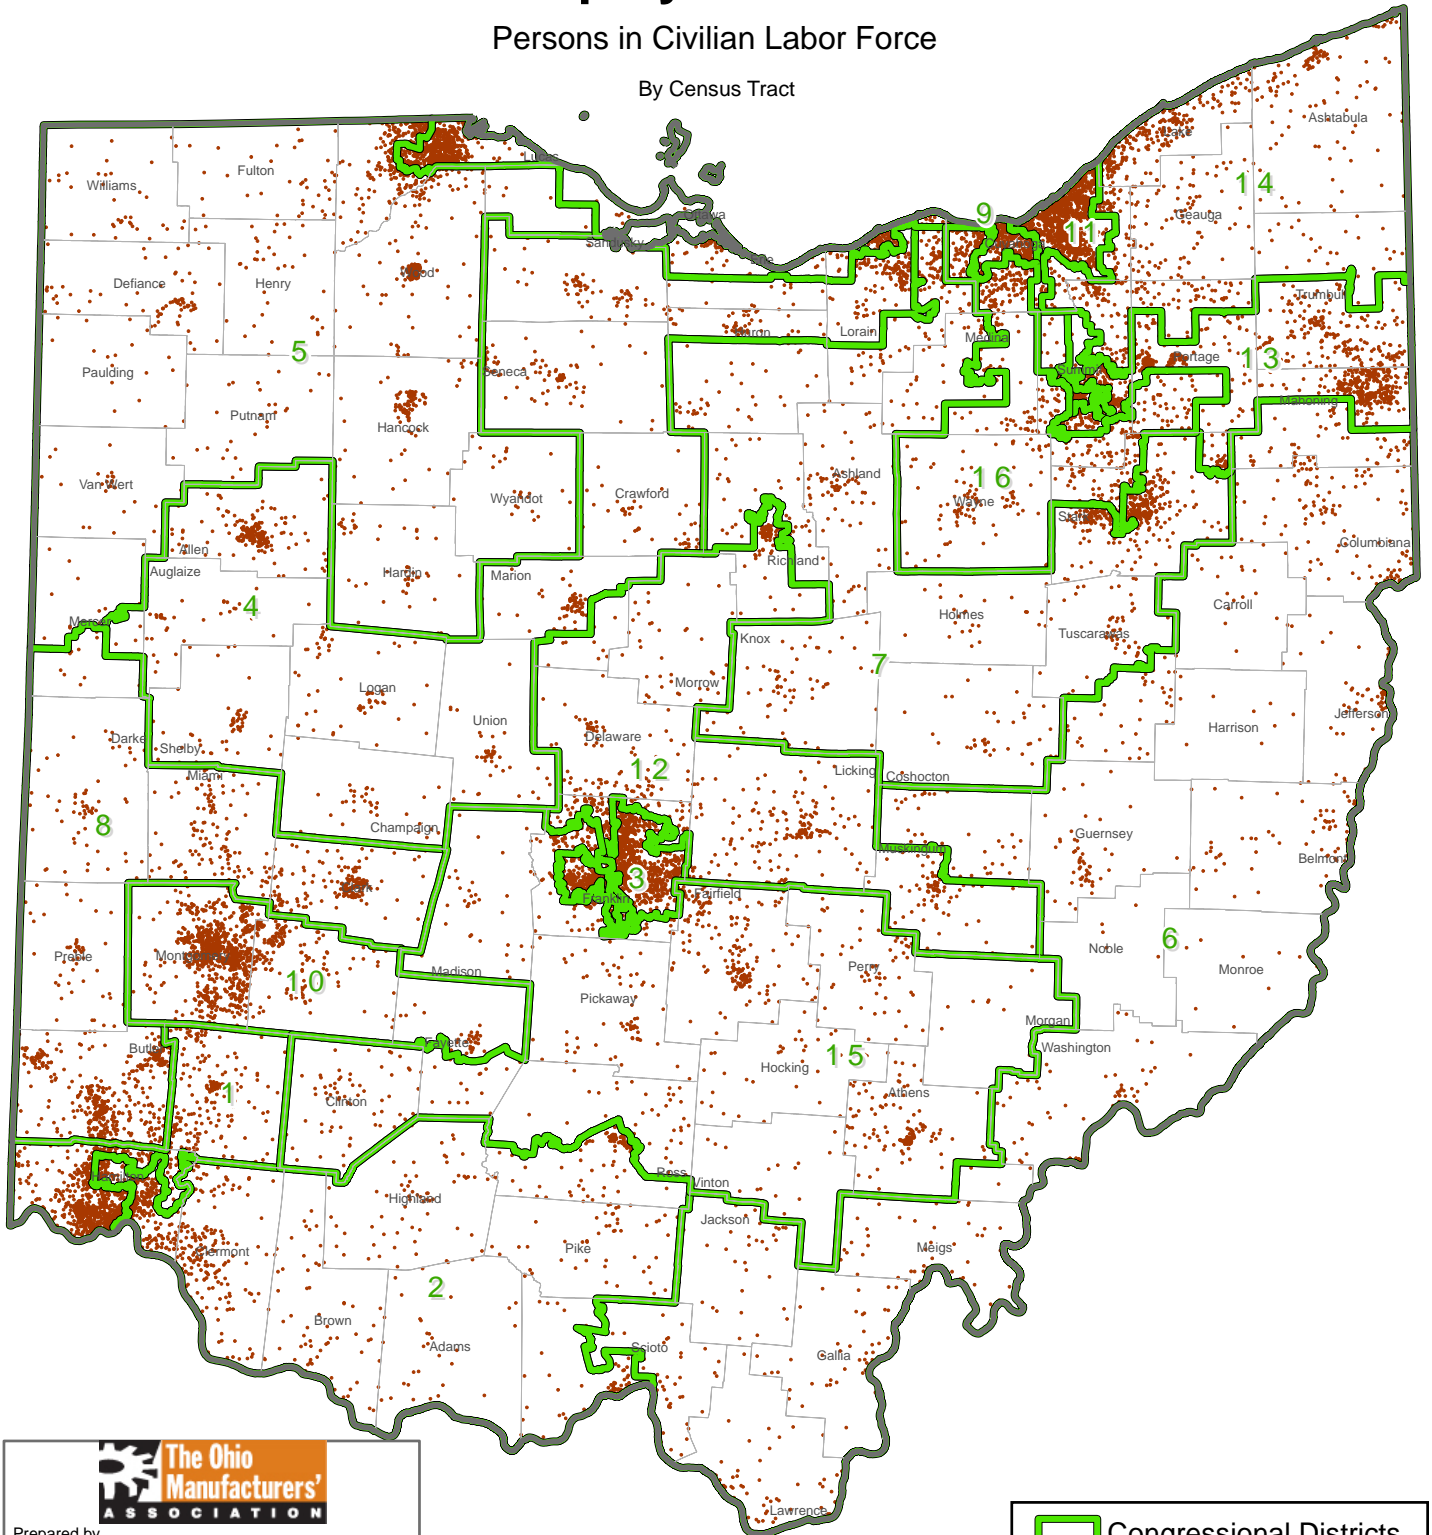

# Unemployed Persons

Persons in Civilian Labor Force

By Census Tract

  
Prepared by  
The Northern Ohio Data & Information Service (NODIS)  
  
Maxine Goodman Levin  
College of Urban Affairs  
August 2014 mjs

Source:  
2008-2012 American Community Survey,  
U.S. Census Bureau

 Congressional Districts  
 1 Dot = 10  
Unemployed