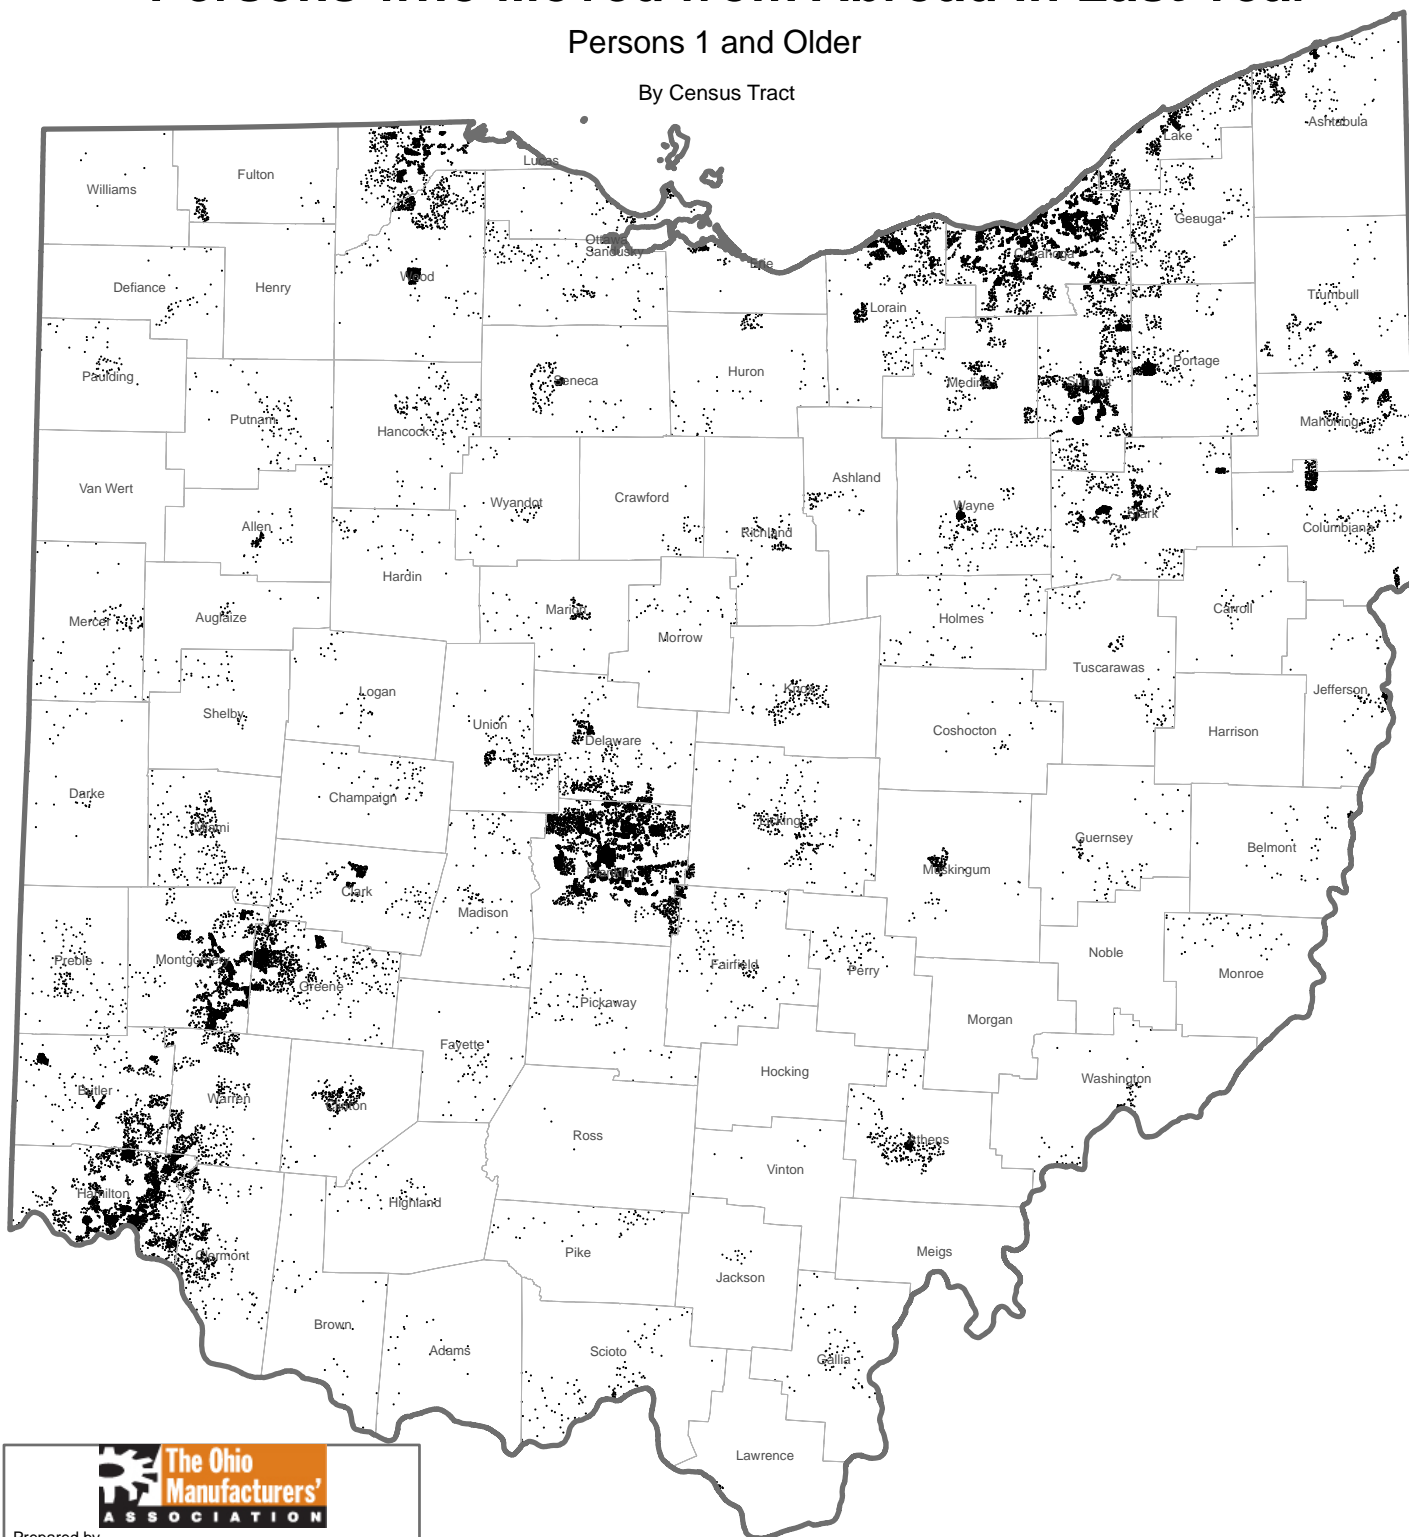

Persons who Moved from Abroad in Last Year

Persons 1 and Older

By Census Tract

Prepared by
The Northern Ohio Data & Information Service (NODIS)

August 2014 mjs

Source:
2008-2012 American Community Survey,
U.S. Census Bureau

1 Dot = 1.00002834
abroad