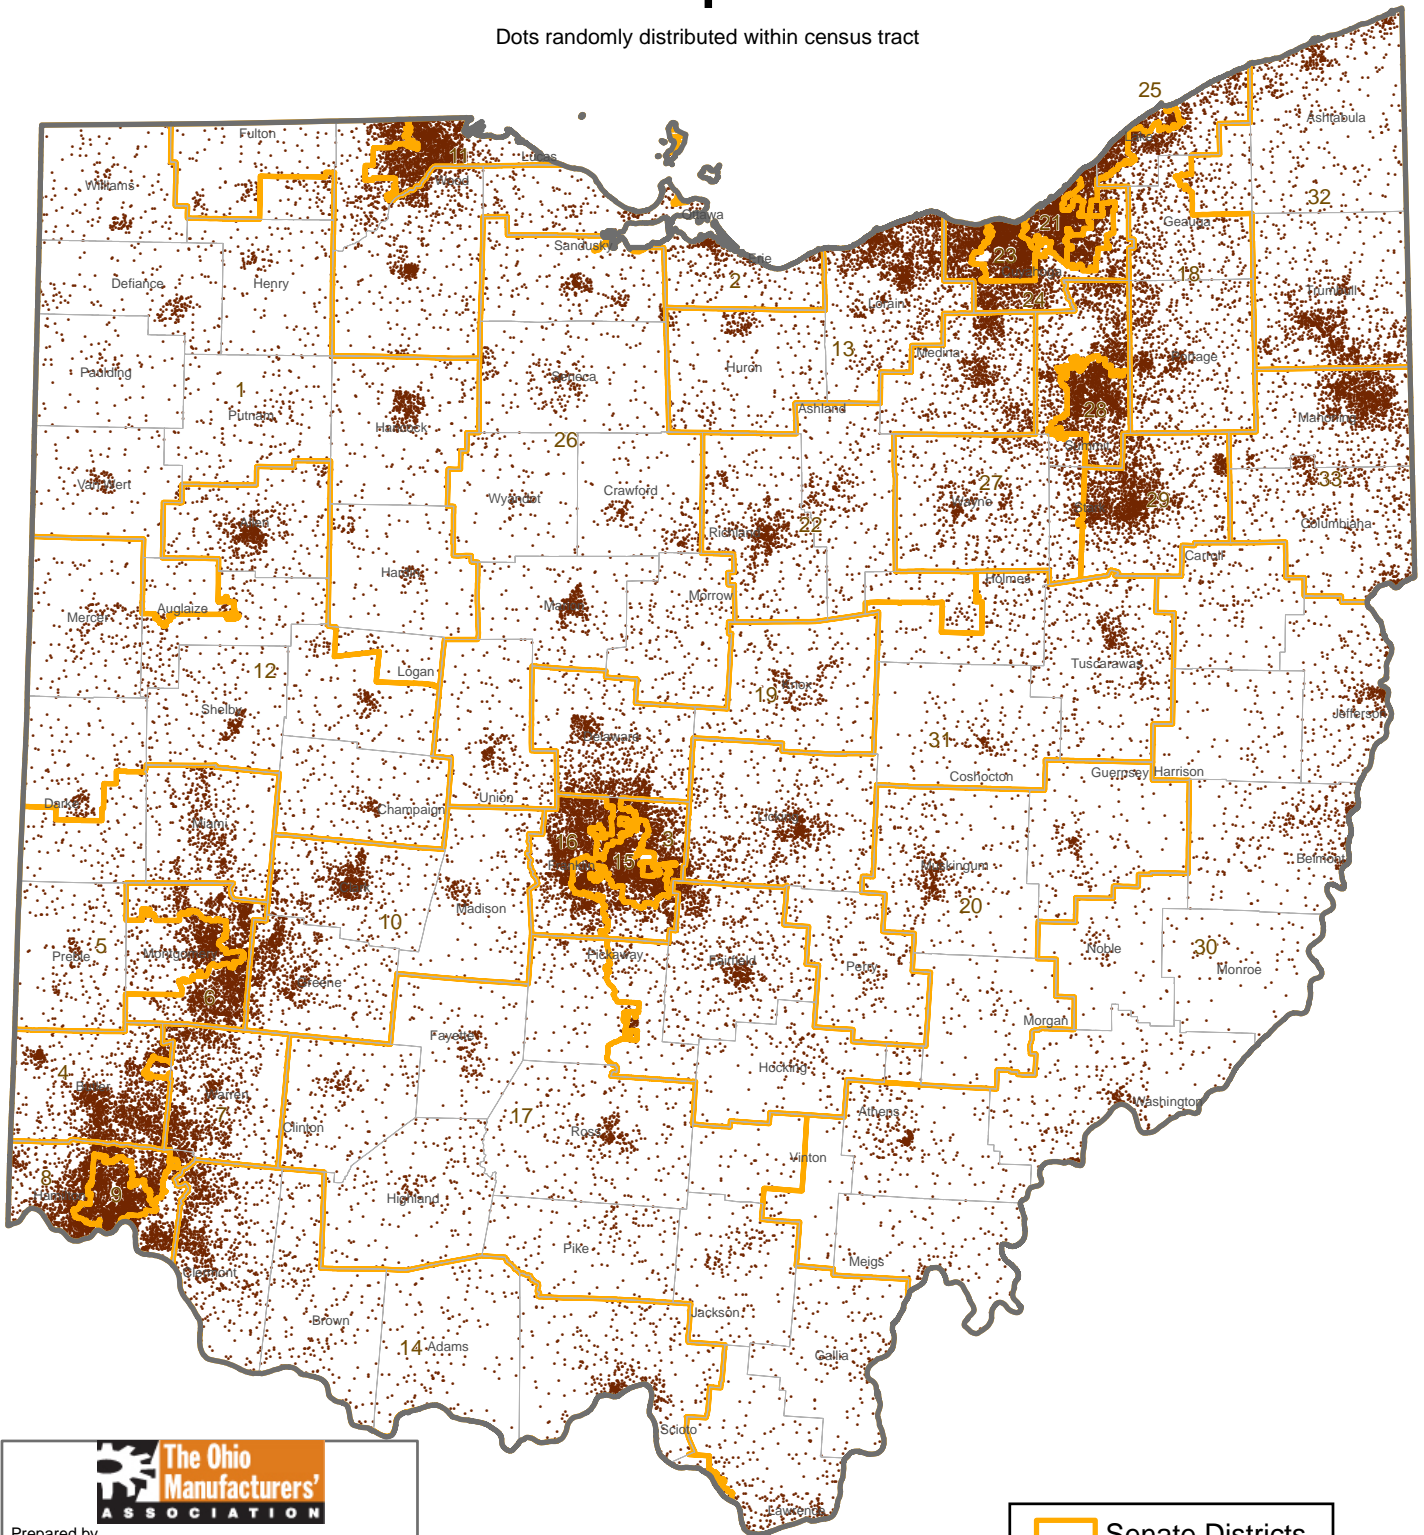

2012 Population

Dots randomly distributed within census tract

Prepared by
The Northern Ohio Data & Information Service (NODIS)

Maxine Goodman Levin
College of Urban Affairs
August 2014 mjs

Source:
2008-2012 American Community Survey,
U.S. Census Bureau

 Senate Districts
 1 Dot = 200
Persons