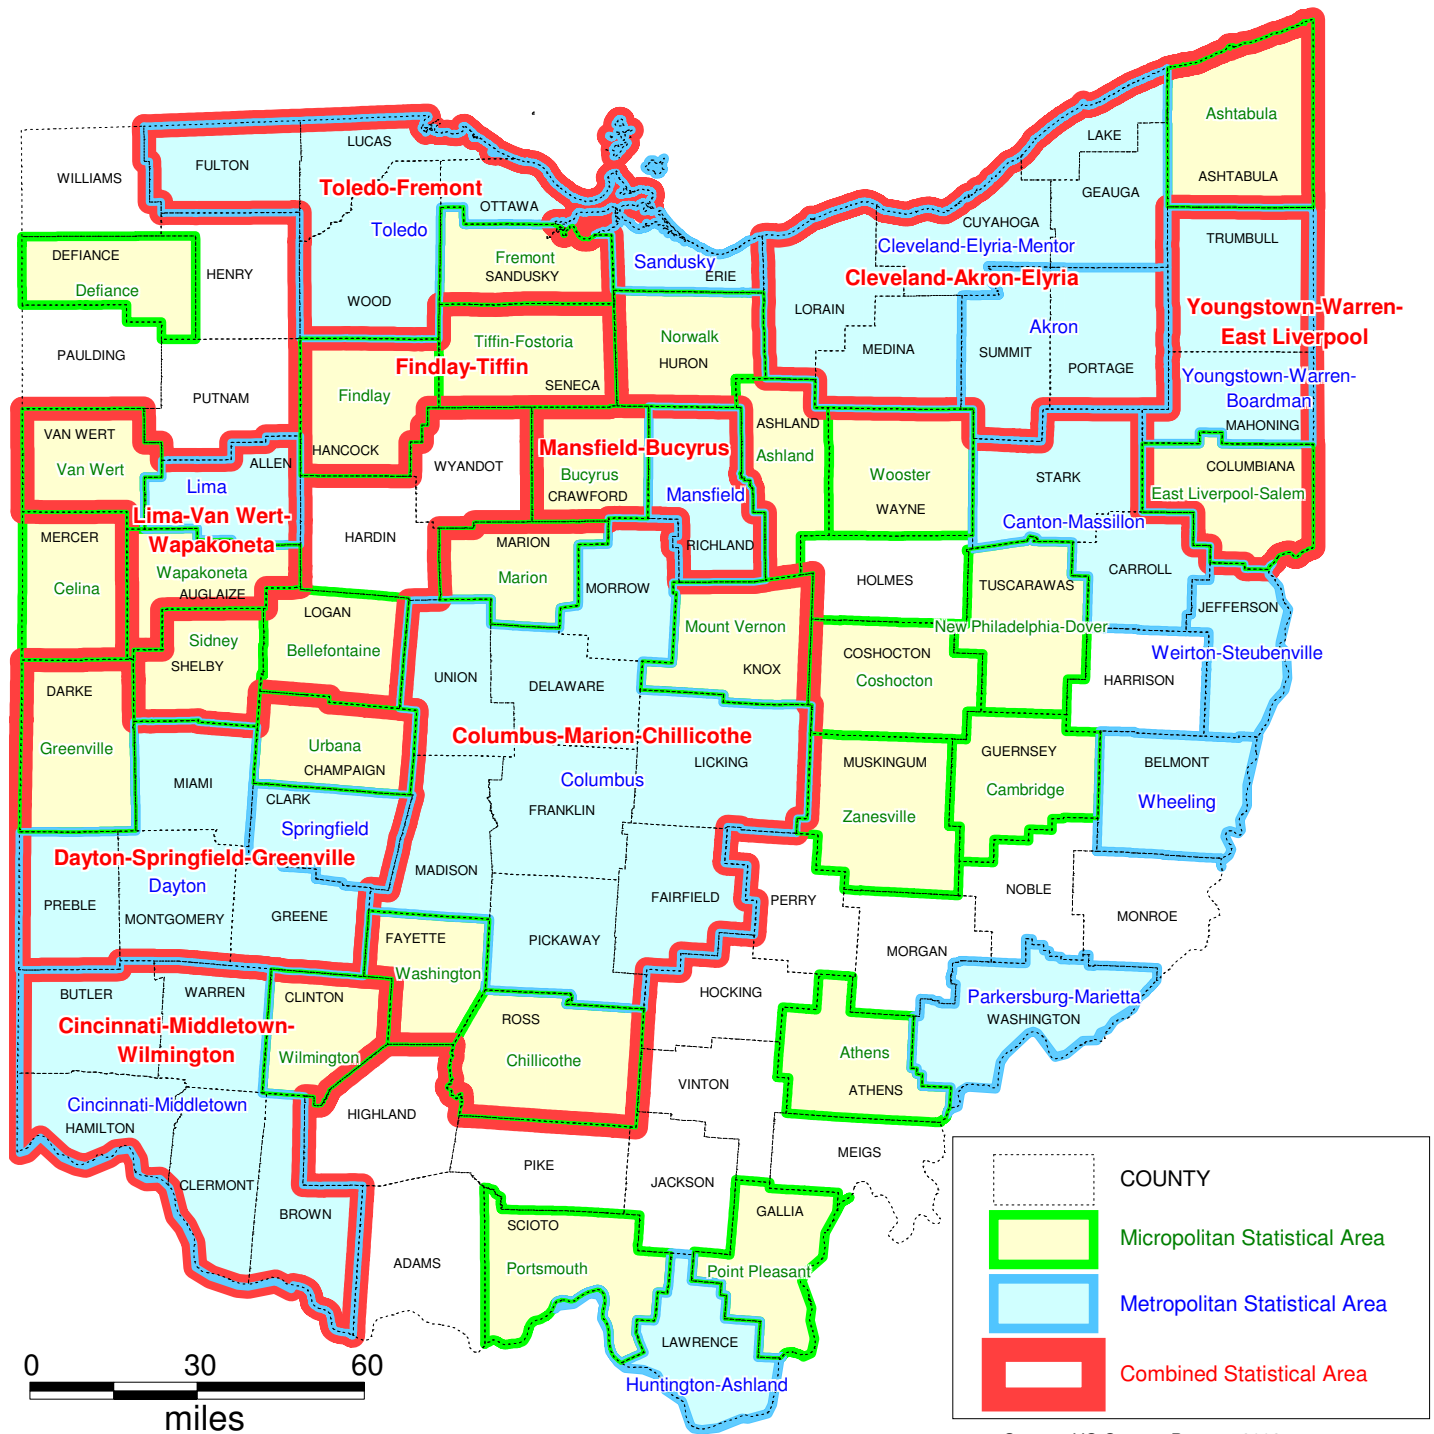

Statistical Areas: Micropolitan, Metropolitan, & Combined for Ohio, 2003

Source: US Census Bureau, 2003

Prepared by:
Cleveland State University
Maxine Goodman Levin College of Urban Affairs
Northern Ohio Data & Information Service (NODIS)