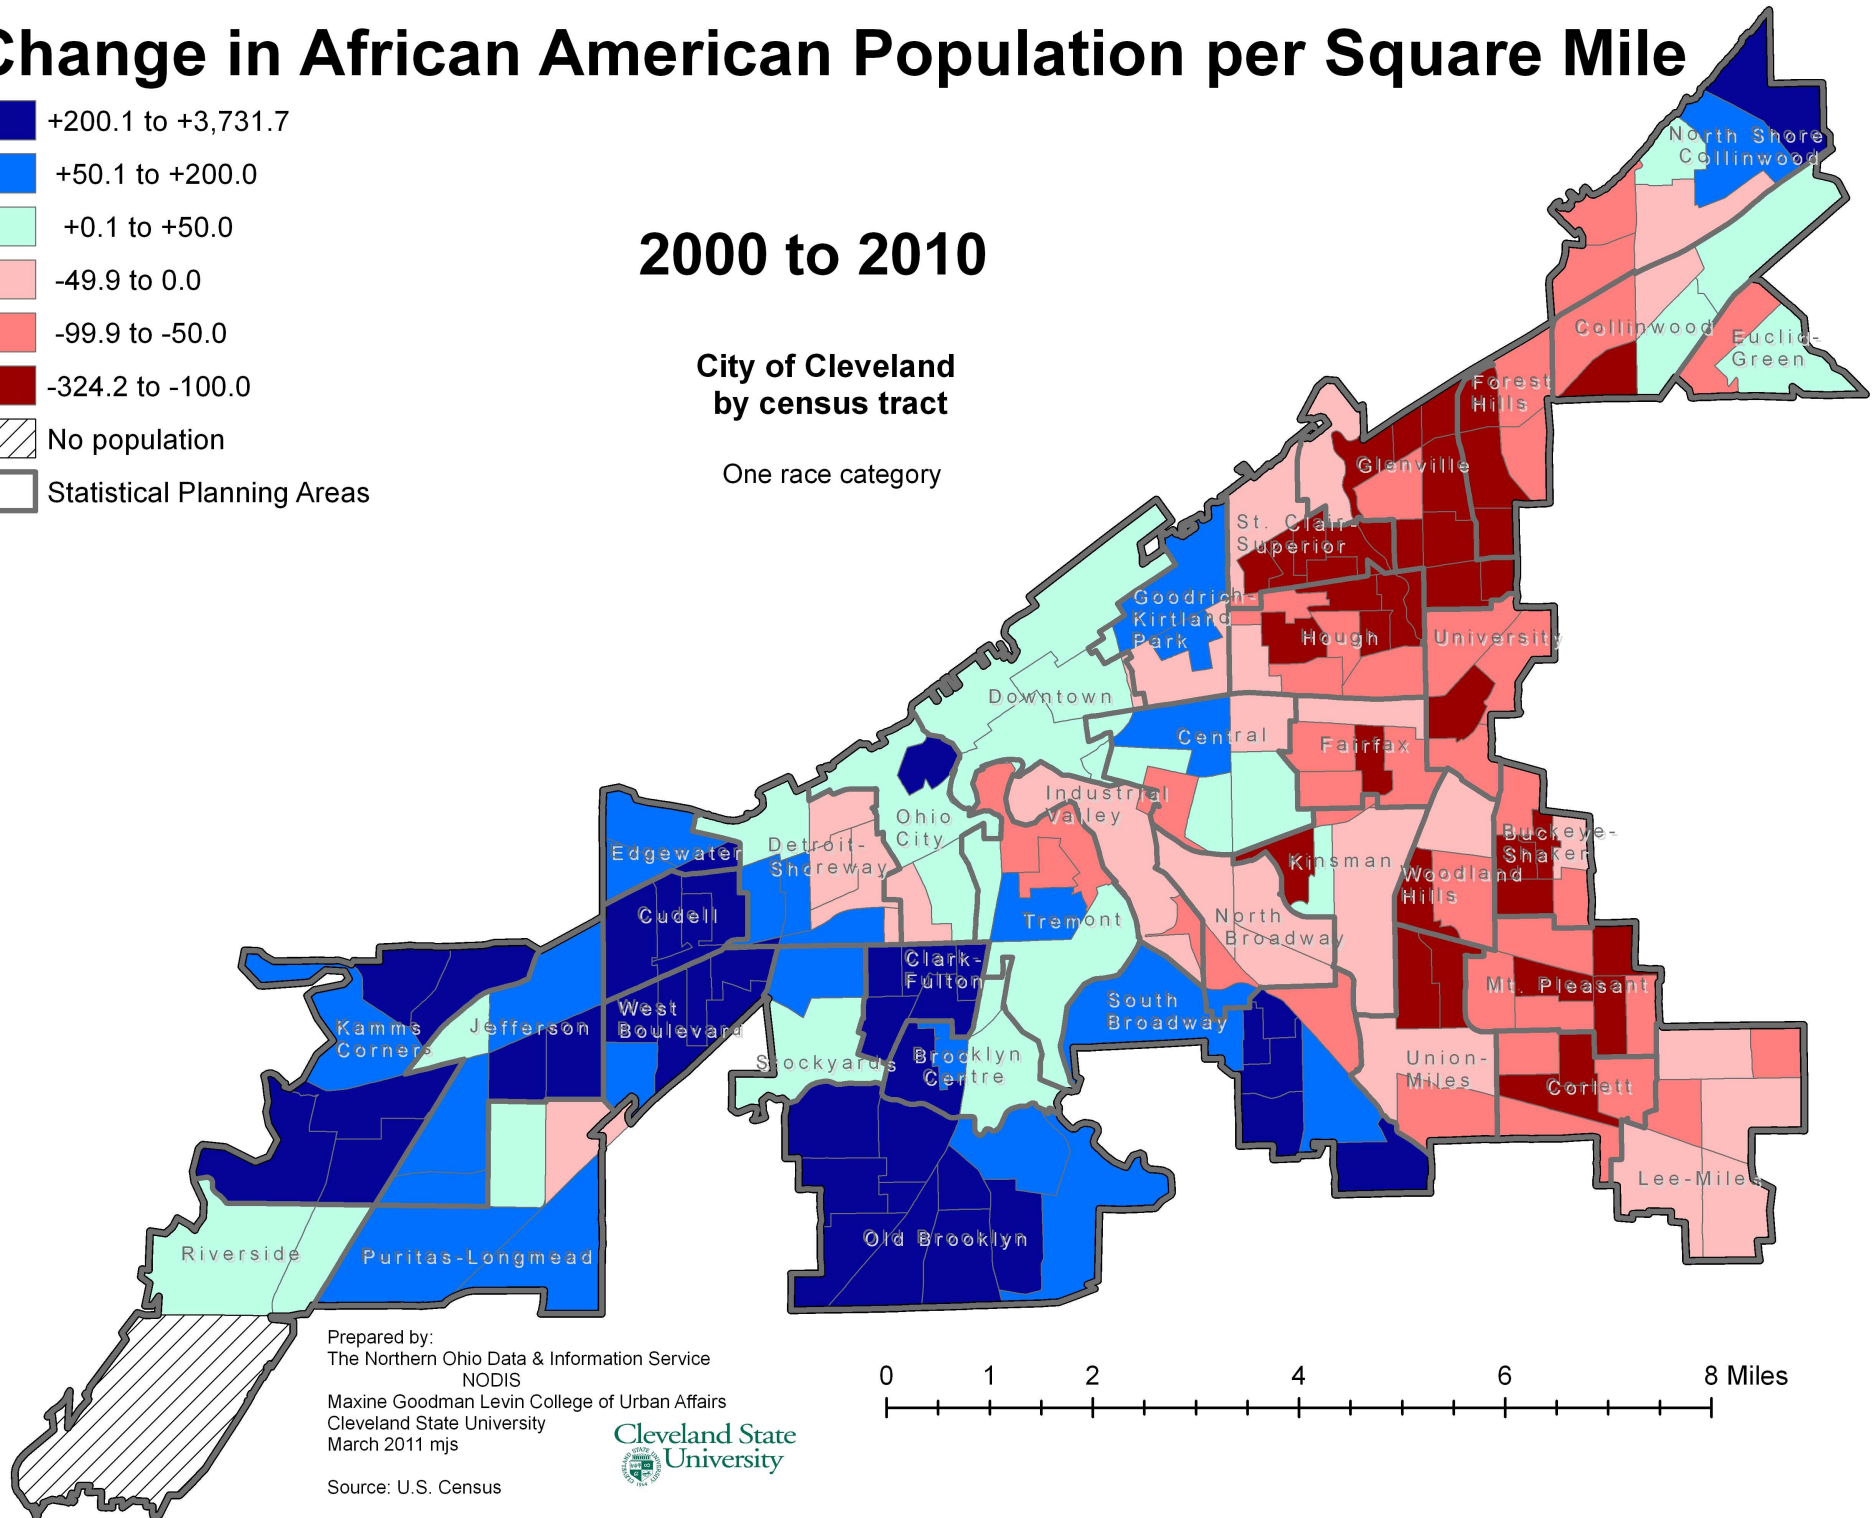

Change in African American Population per Square Mile

2000 to 2010

City of Cleveland by census tract

One race category

Prepared by:
The Northern Ohio Data & Information Service
NODIS
Maxine Goodman Levin College of Urban Affairs
Cleveland State University
March 2011 mjs

Source: U.S. Census