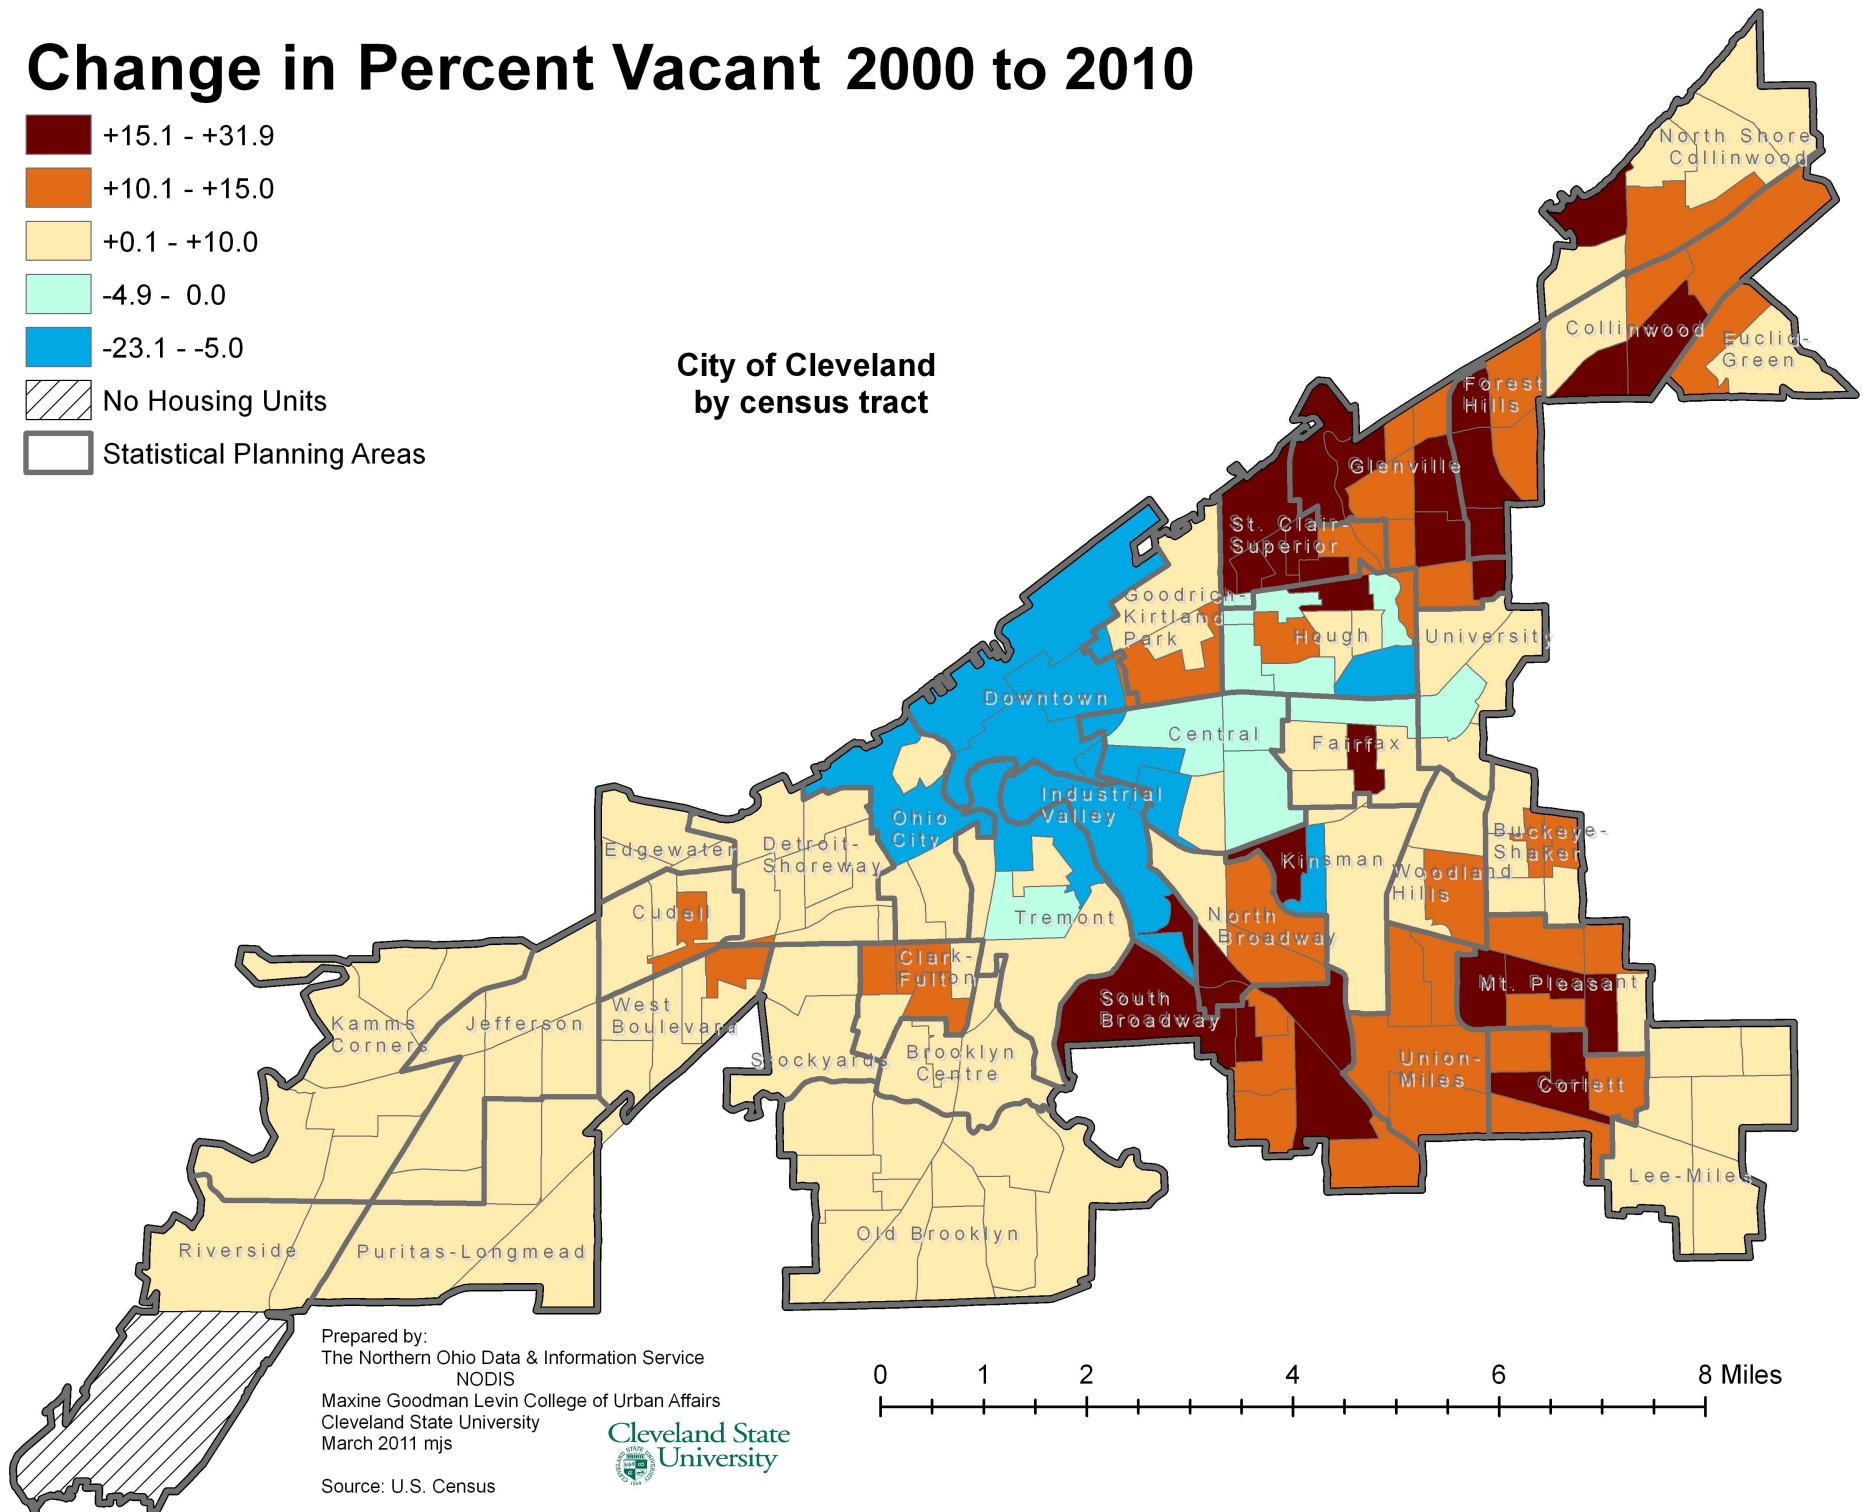

# Change in Percent Vacant 2000 to 2010

**City of Cleveland  
by census tract**

Prepared by:  
The Northern Ohio Data & Information Service  
NODIS  
Maxine Goodman Levin College of Urban Affairs  
Cleveland State University  
March 2011 mjs

Source: U.S. Census