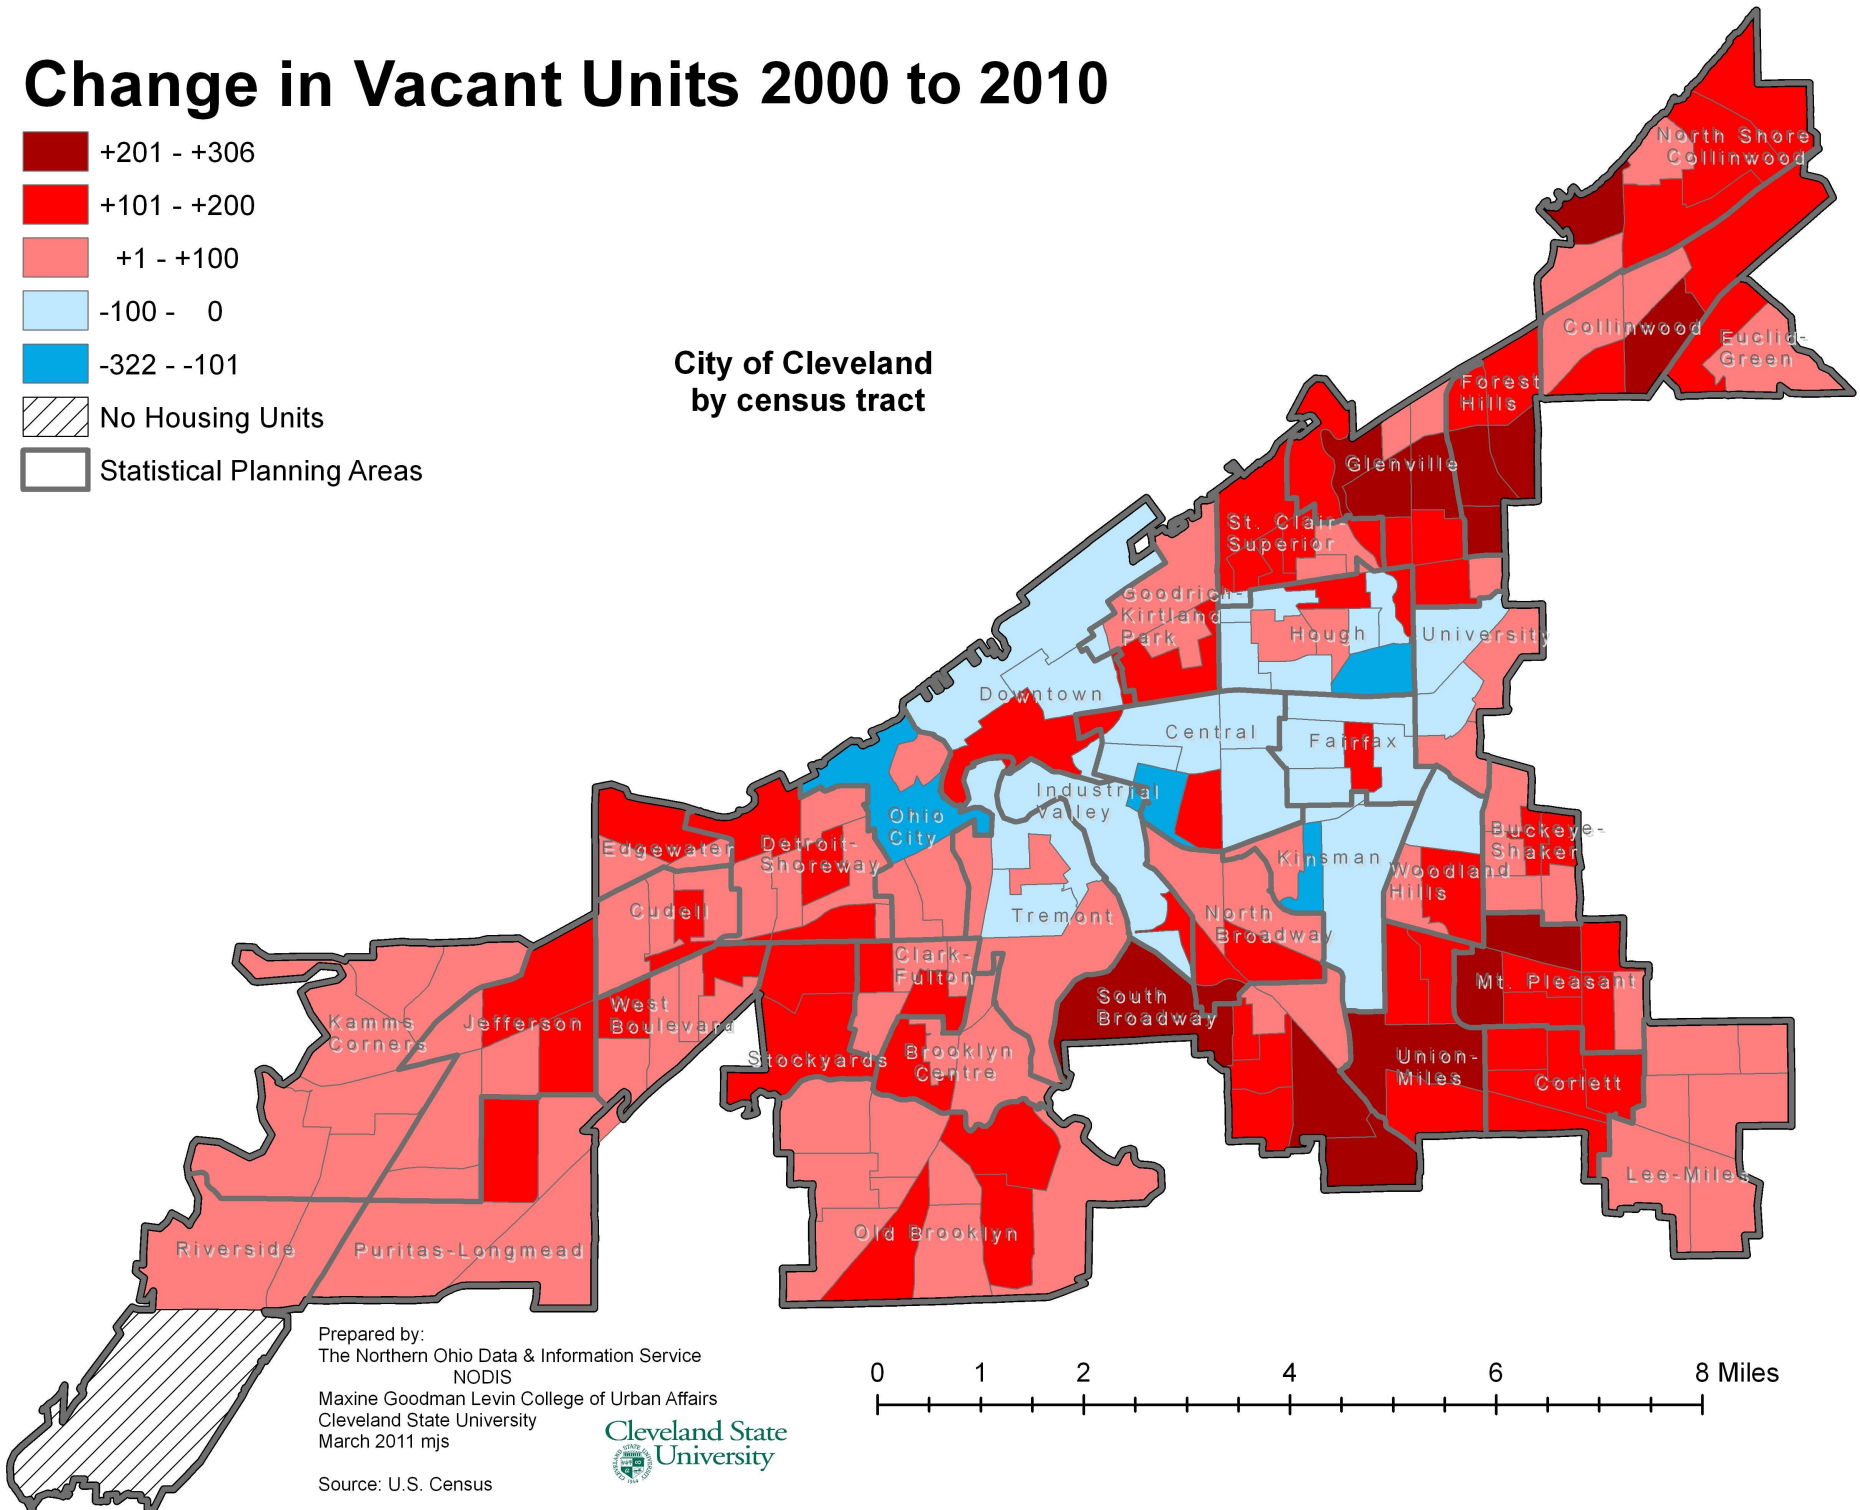

Change in Vacant Units 2000 to 2010

**City of Cleveland
by census tract**

Prepared by:
The Northern Ohio Data & Information Service
NODIS
Maxine Goodman Levin College of Urban Affairs
Cleveland State University
March 2011 mjs

Source: U.S. Census