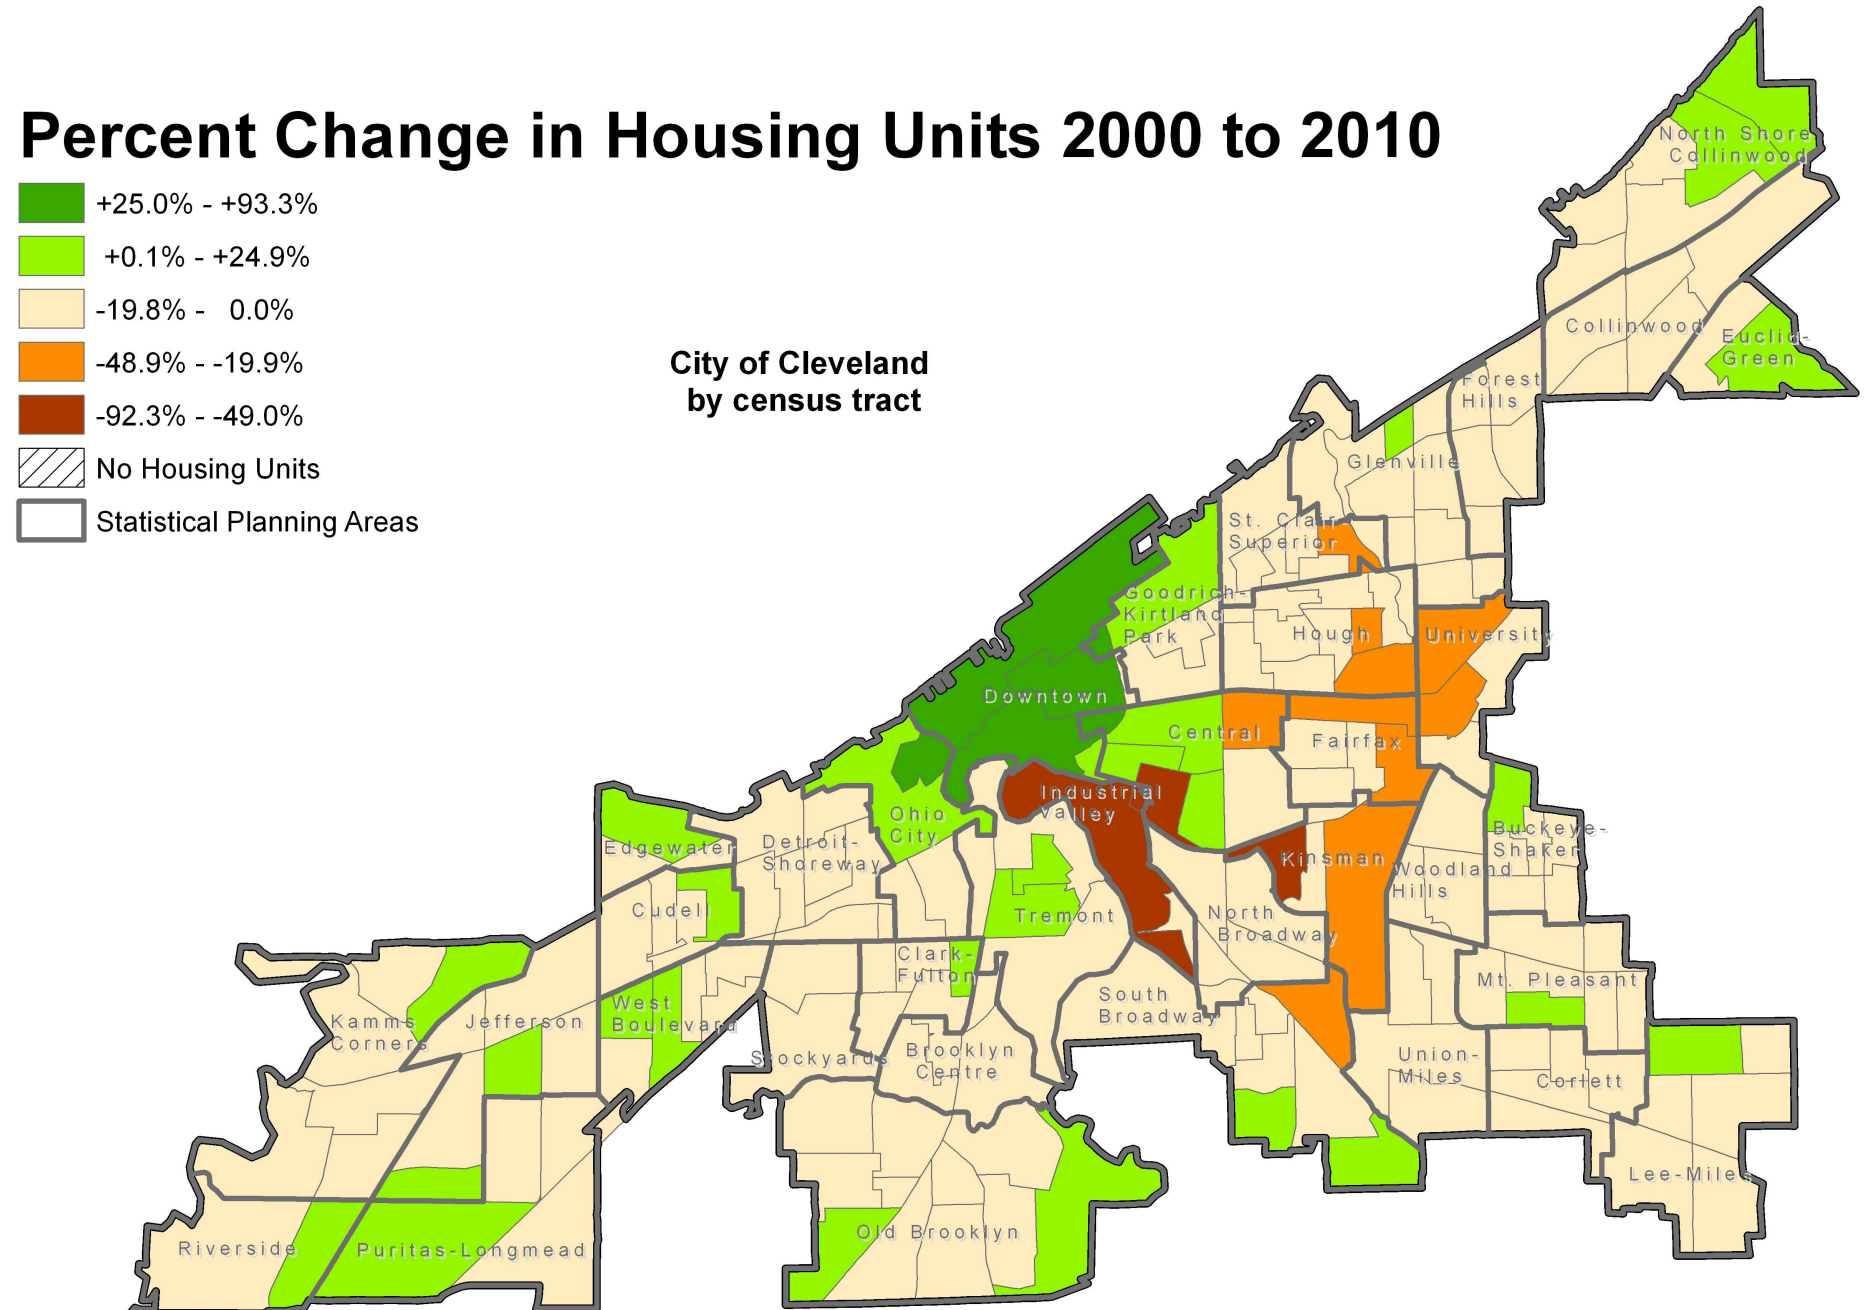

Percent Change in Housing Units 2000 to 2010

**City of Cleveland
by census tract**

Prepared by:
The Northern Ohio Data & Information Service
NODIS
Maxine Goodman Levin College of Urban Affairs
Cleveland State University
March 2011 mjs

Source: U.S. Census