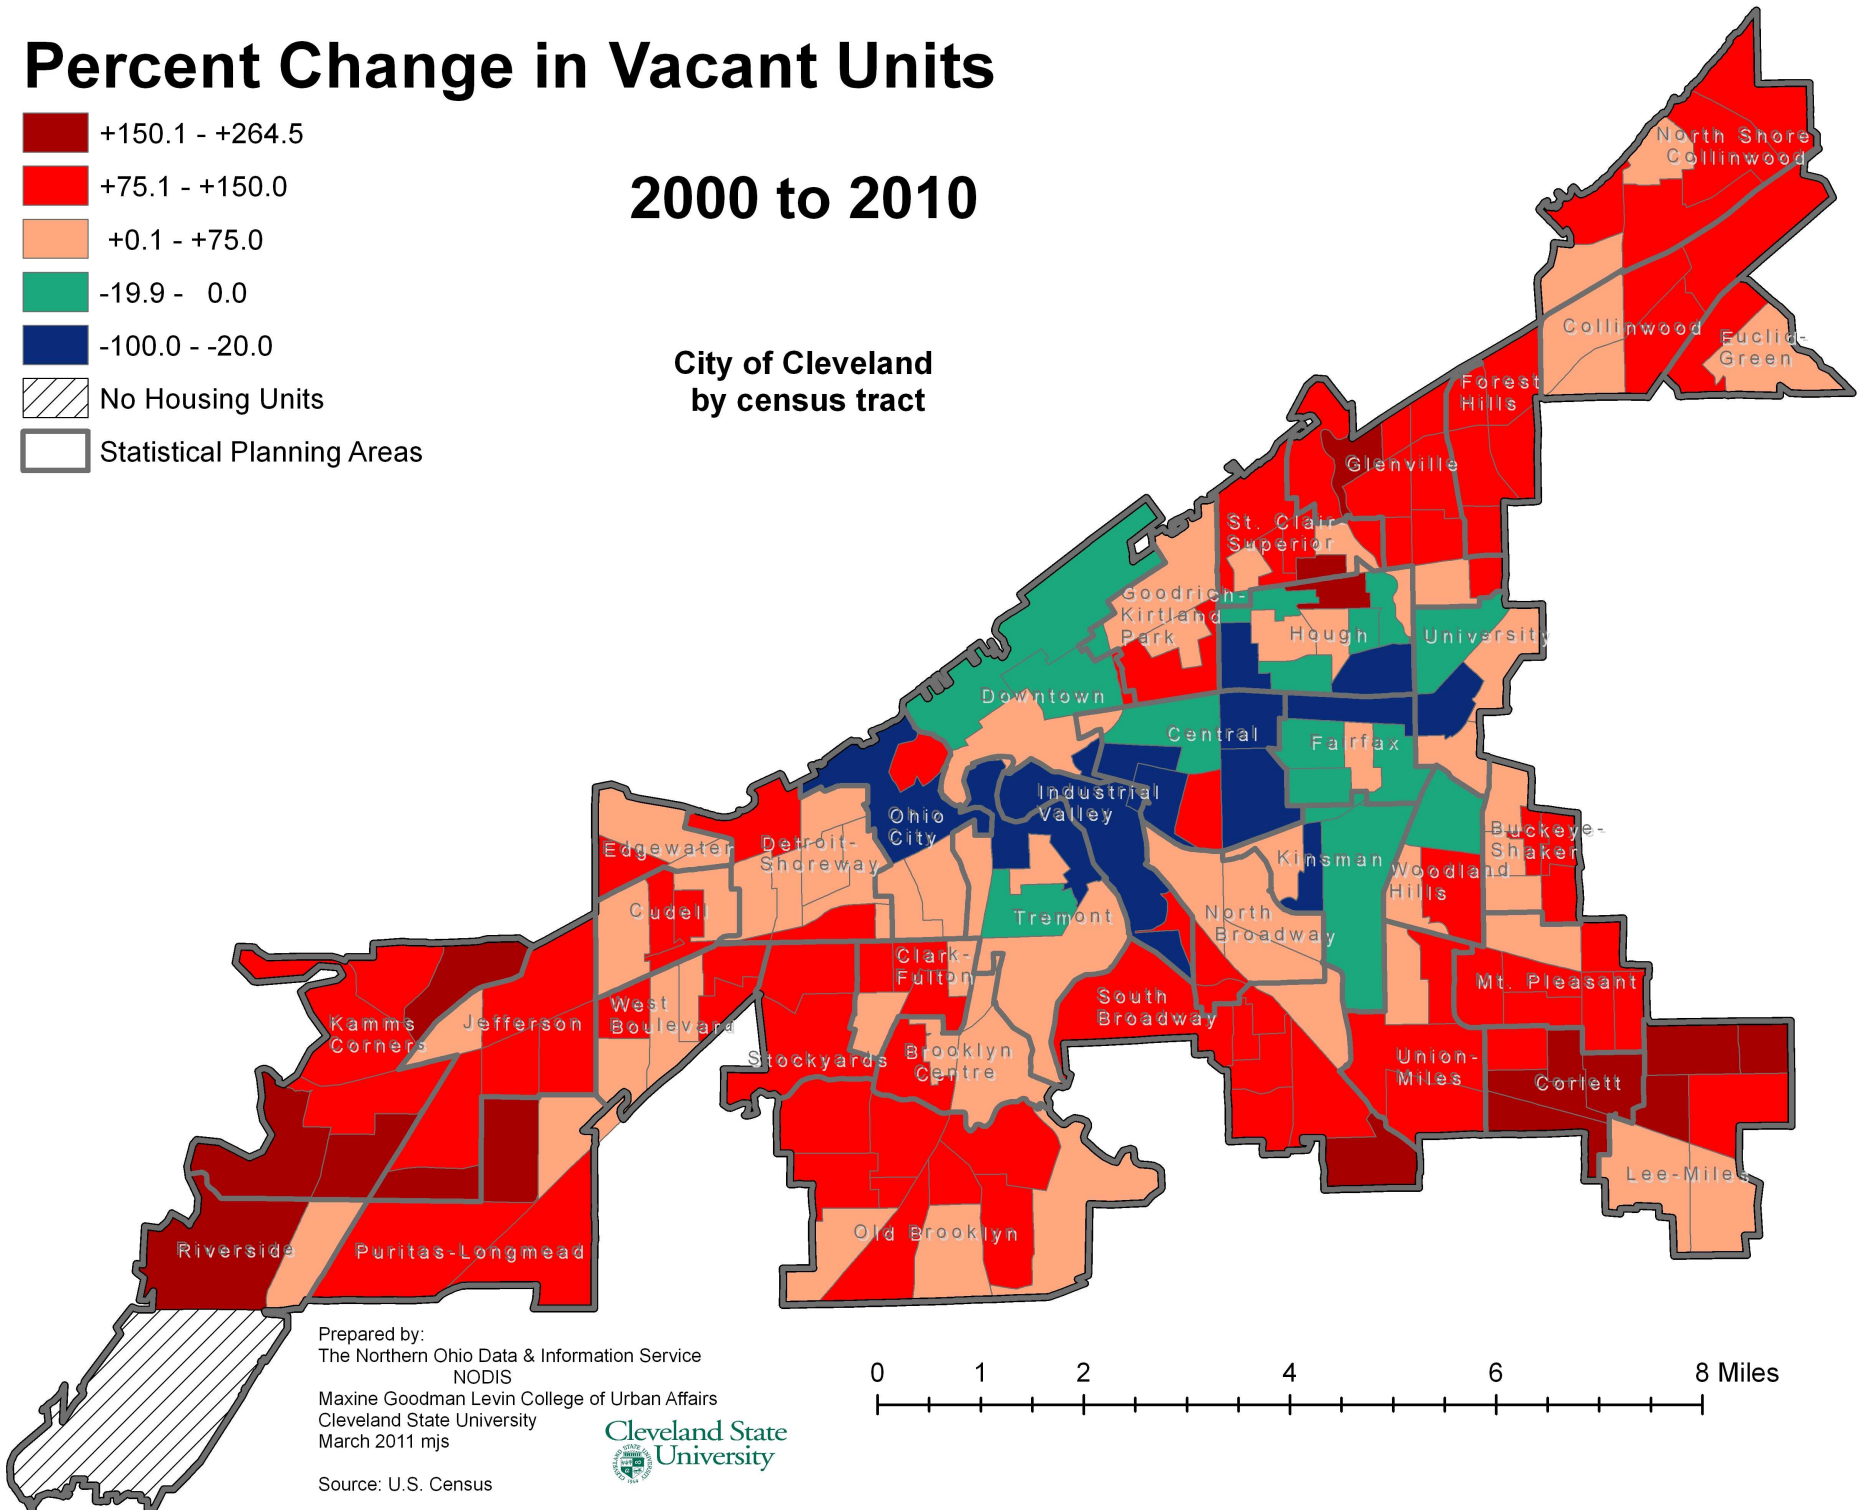

Percent Change in Vacant Units

2000 to 2010

City of Cleveland
by census tract

Prepared by:
The Northern Ohio Data & Information Service
NODIS
Maxine Goodman Levin College of Urban Affairs
Cleveland State University
March 2011 mjs

Source: U.S. Census