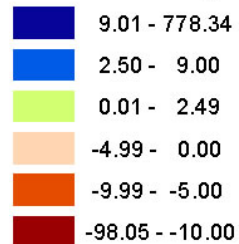

Ohio's Population Change 2000 to 2010

Percent Change in Population

Prepared by:
The Northern Ohio Data & Information Service
NODIS
Maxine Goodman Levin College of Urban Affairs
Cleveland State University
March 2011 mjs