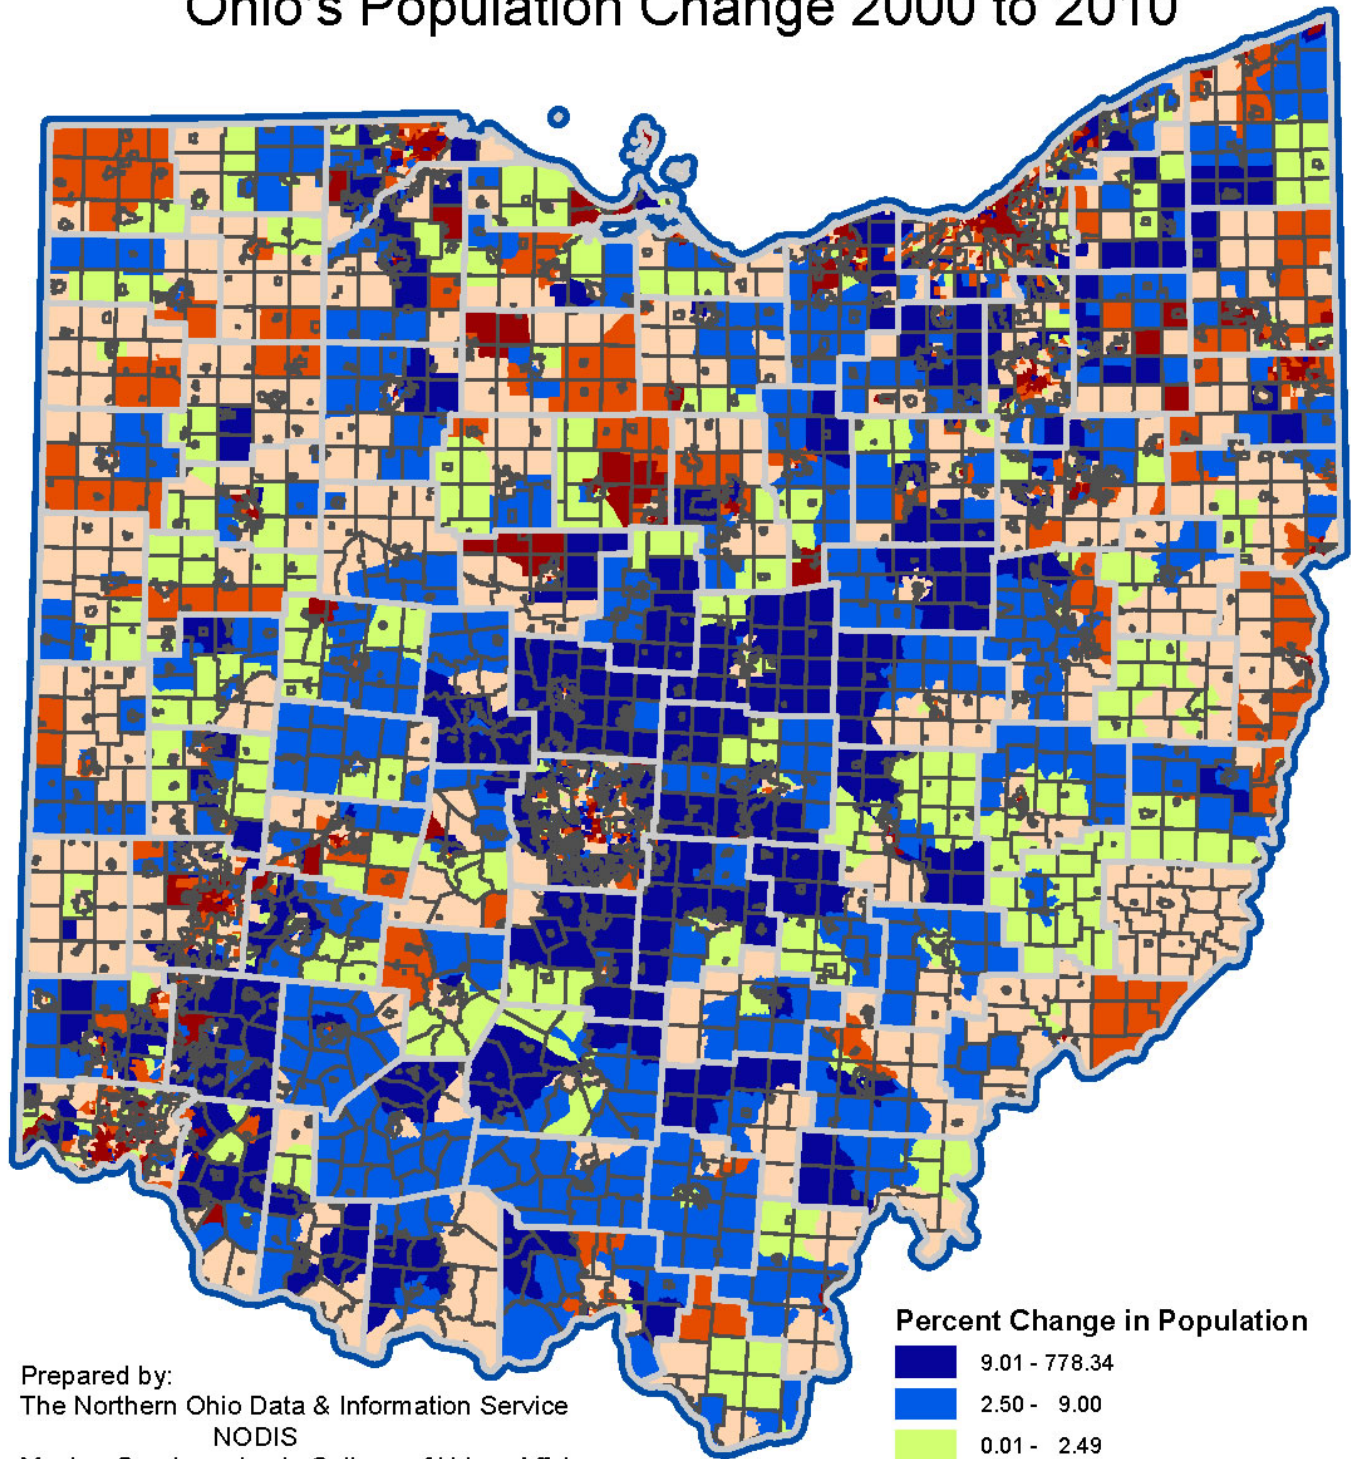

Ohio's Population Change 2000 to 2010

Percent Change in Population

Prepared by:
The Northern Ohio Data & Information Service
NODIS
Maxine Goodman Levin College of Urban Affairs
Cleveland State University
March 2011 mjs

Source: U.S. Census