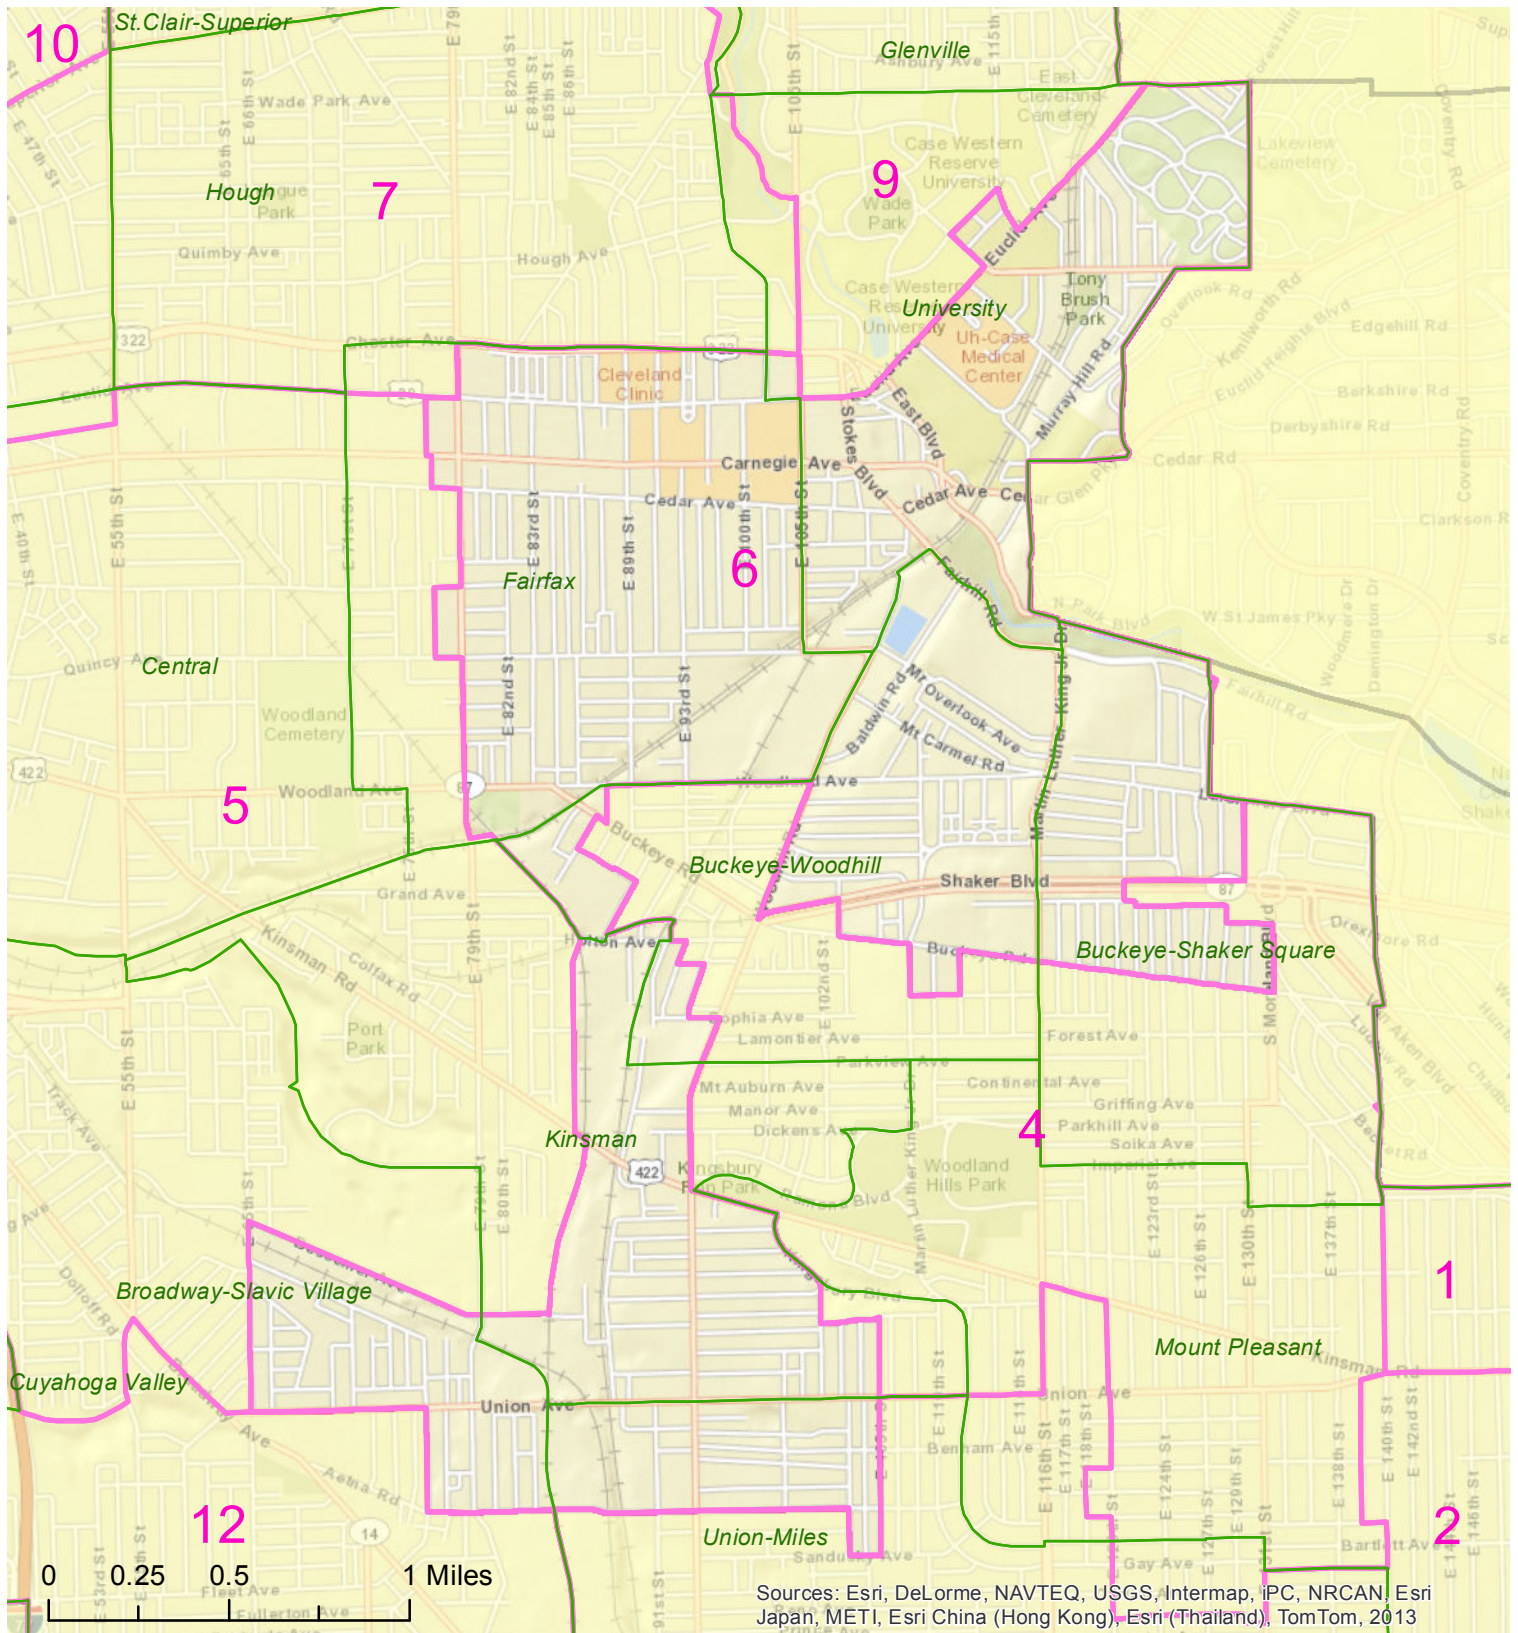

Cleveland Ward 6, effective January 2014

Ward

Source: Cleveland City Council (June, 2013)

Neighborhood

Source: Cleveland City Planning Commission (January, 2012)

Prepared by:
 Cleveland State University
 Levin College of Urban Affairs
 Northern Ohio Data & Information Service
 (NODIS) June 2013 JCW