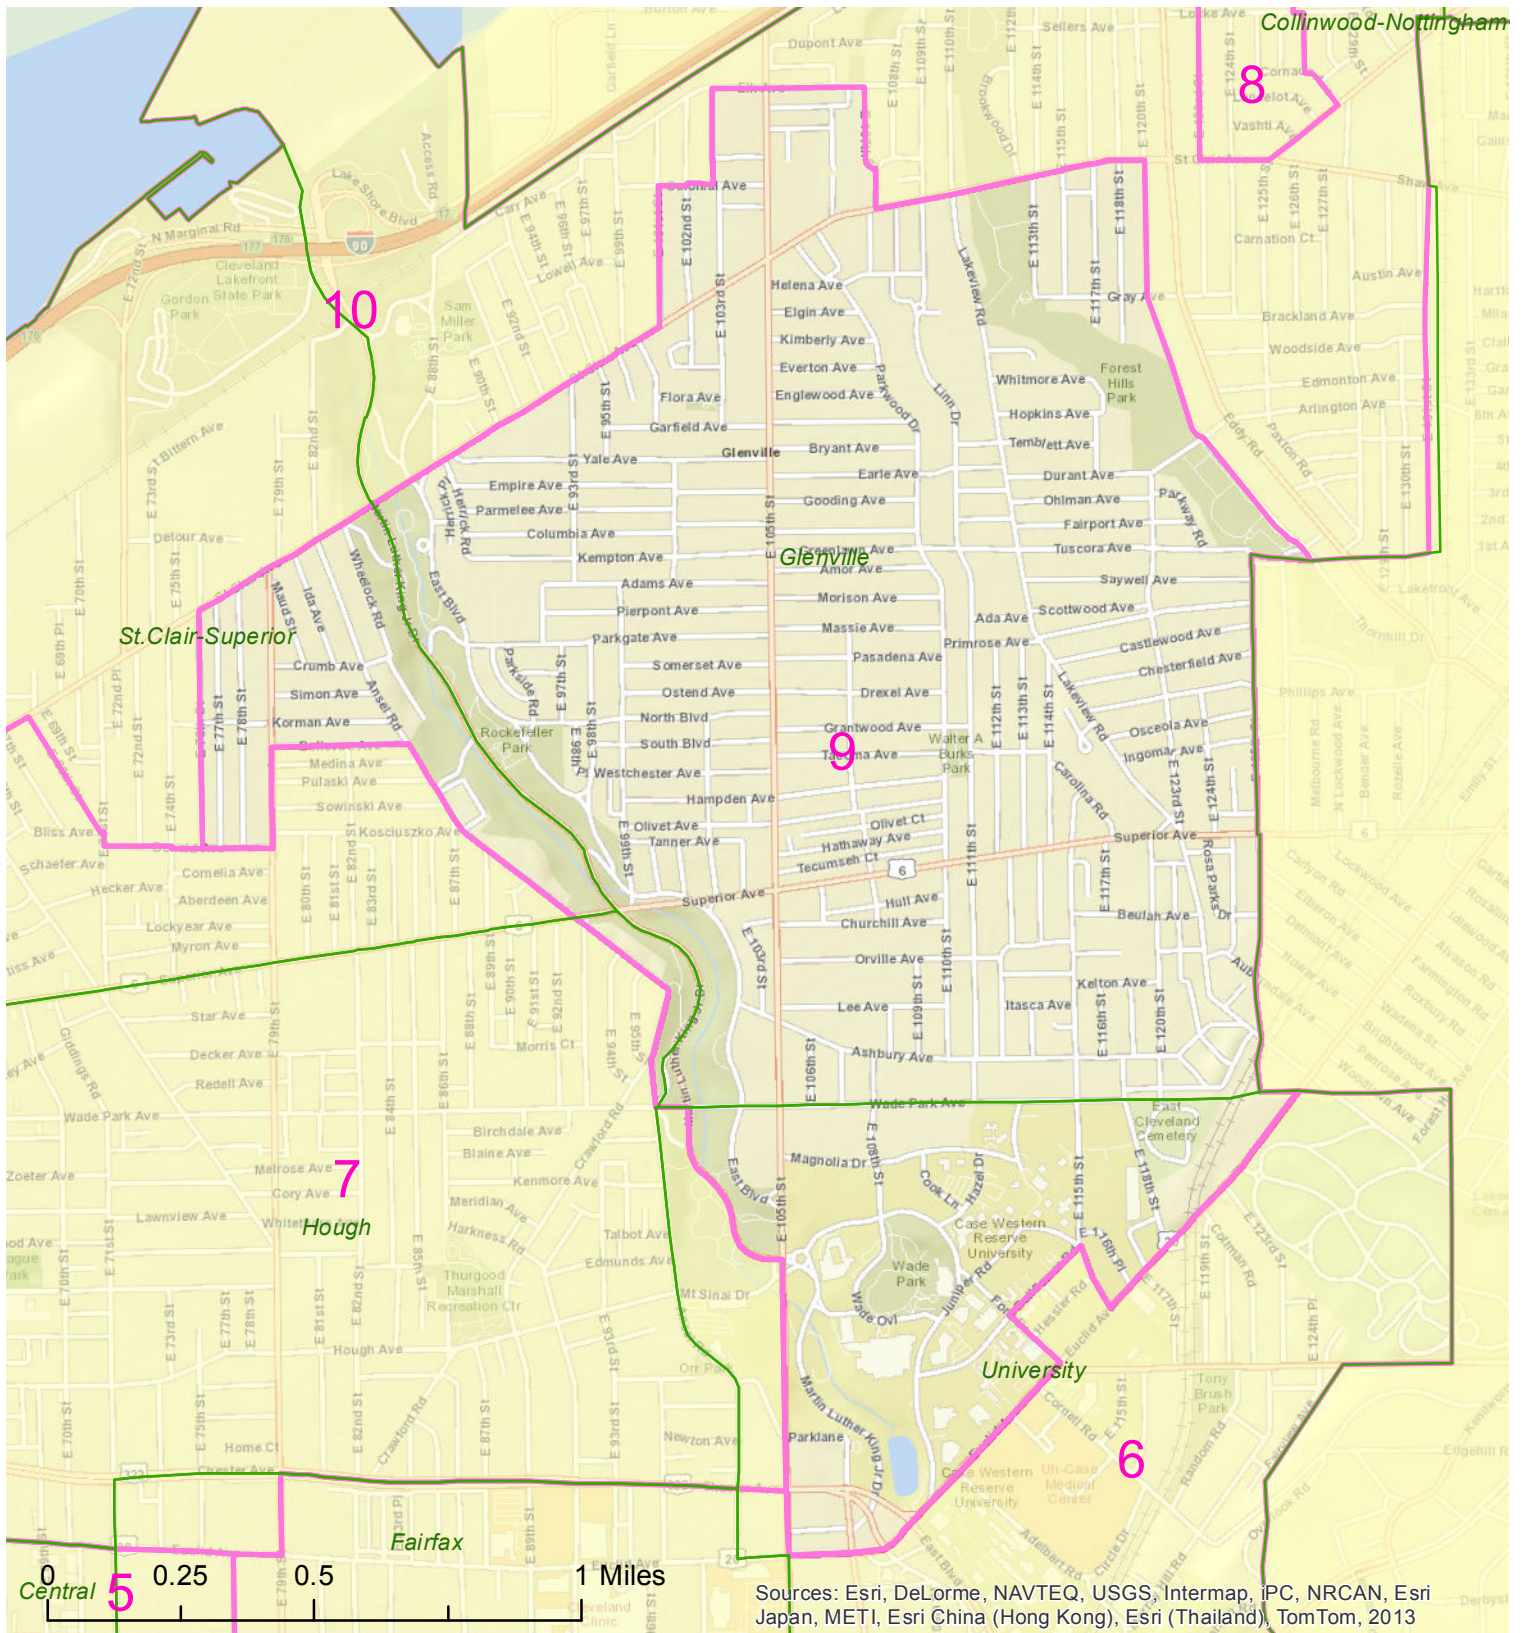

Cleveland Ward 9, effective January 2014

- Ward Source: Cleveland City Council (June, 2013)
- Neighborhood Source: Cleveland City Planning Commission (January, 2012)