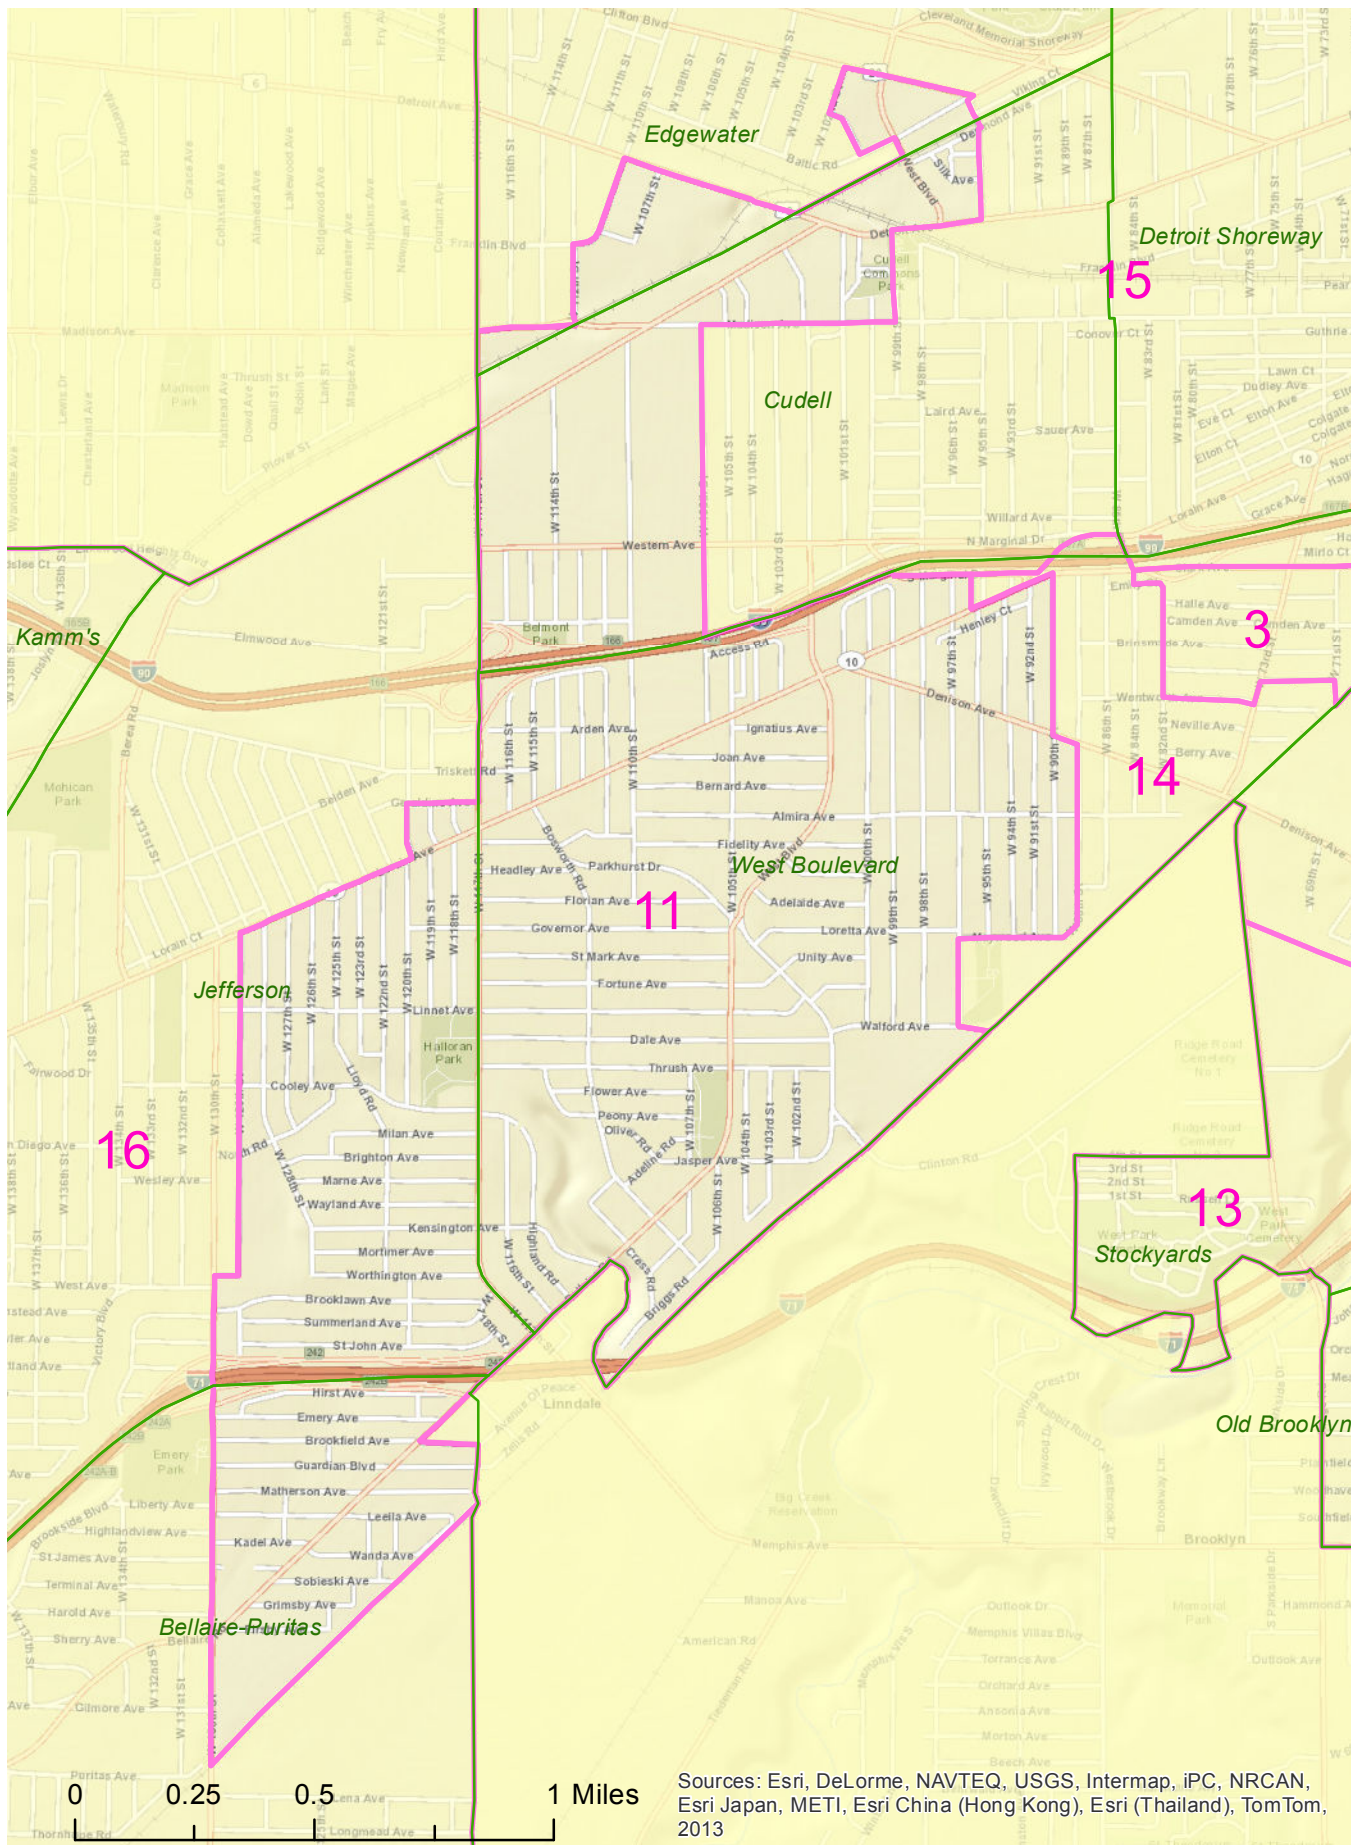

# Cleveland Ward 11, effective January 2014

0 0.25 0.5 1 Miles

Sources: Esri, DeLorme, NAVTEQ, USGS, Intermap, iPC, NRCAN, Esri Japan, METI, Esri China (Hong Kong), Esri (Thailand), TomTom, 2013

- Ward
- Neighborhood

Source: Cleveland City Council (June, 2013)  
 Source: Cleveland City Planning Commission (January, 2012)

Prepared by:  
 Cleveland State University  
 Levin College of Urban Affairs  
 Northern Ohio Data & Information Service  
 (NODIS) June 2013 JCW