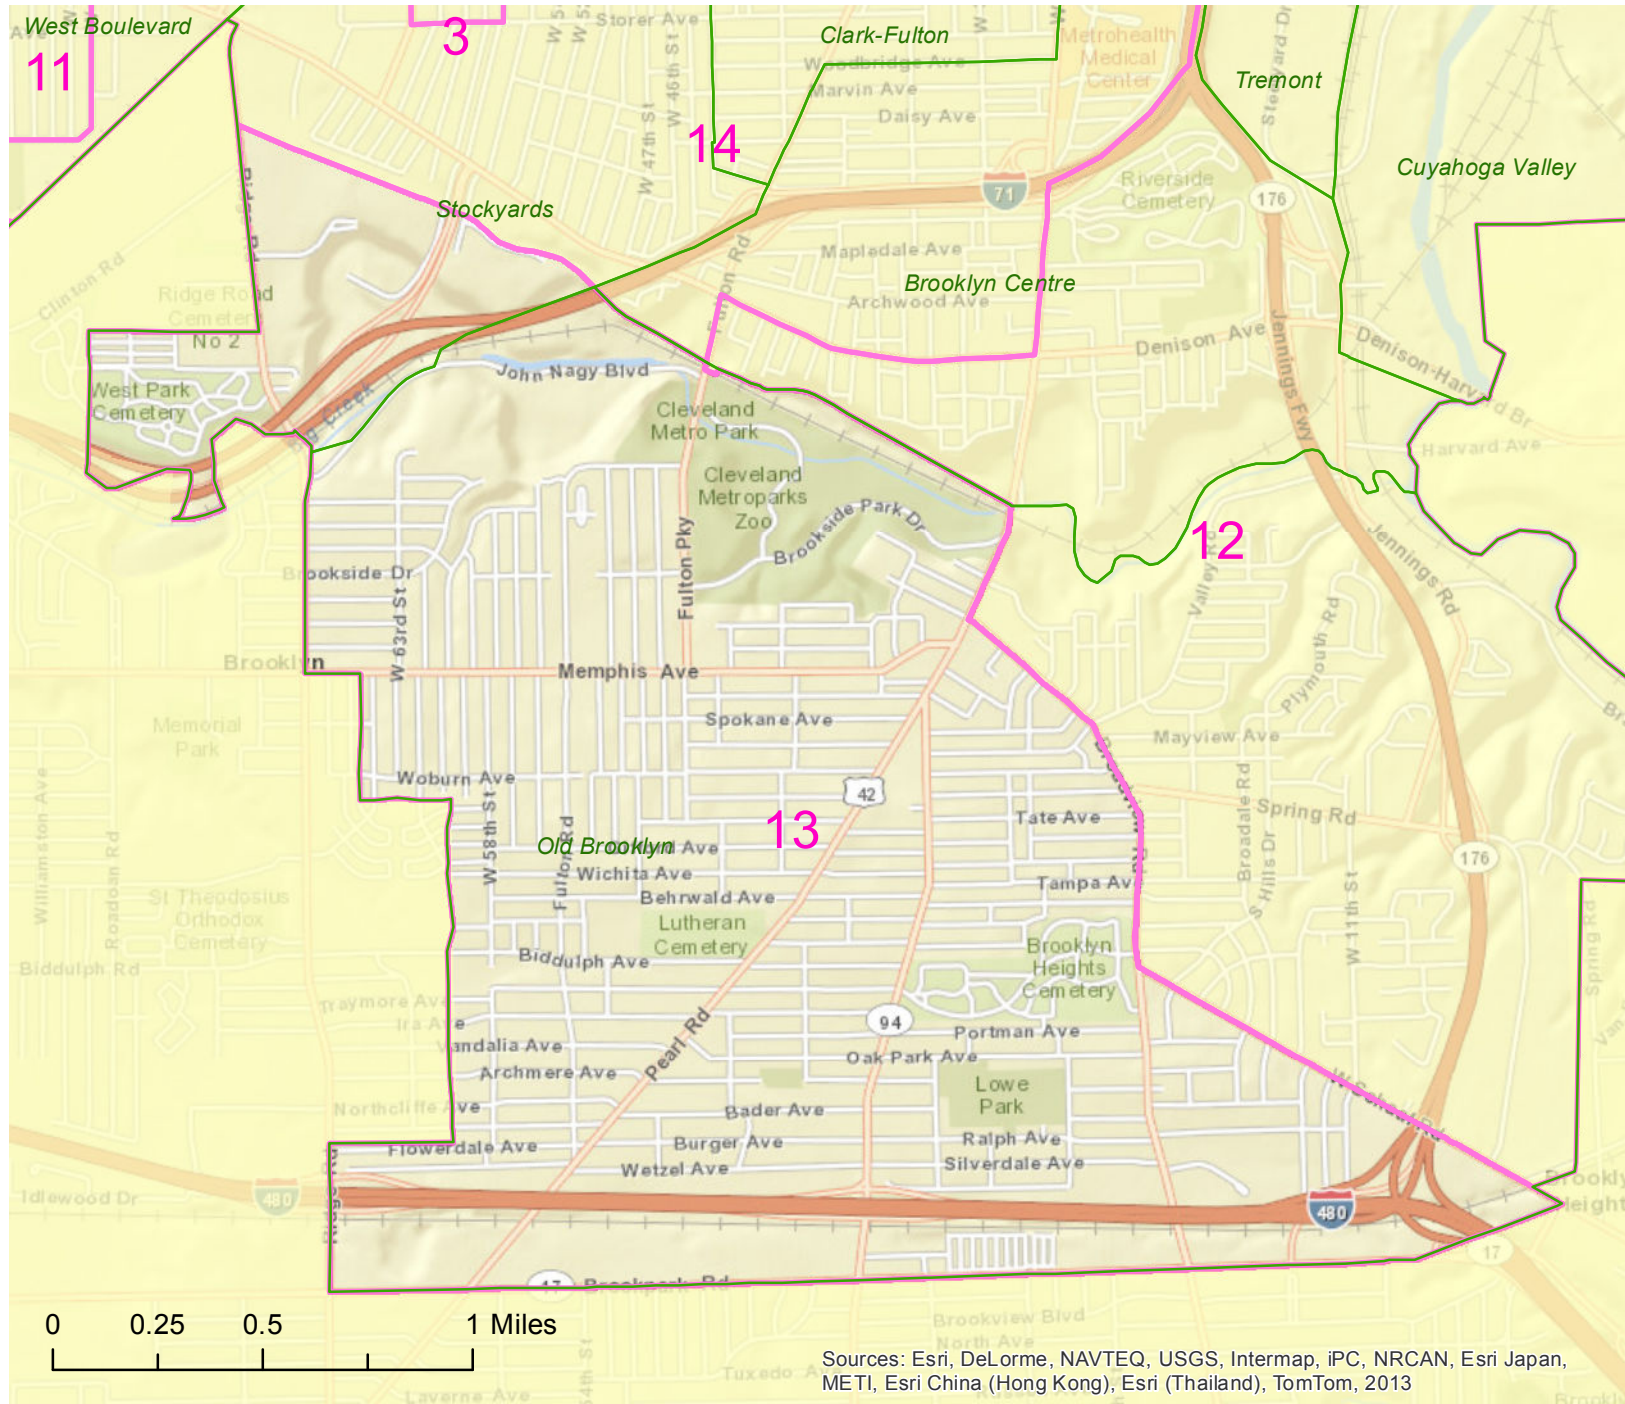

Cleveland Ward 13, effective January 2014

Sources: Esri, DeLorme, NAVTEQ, USGS, Intermap, iPC, NRCAN, Esri Japan, METI, Esri China (Hong Kong), Esri (Thailand), TomTom, 2013

Ward

Source: Cleveland City Council (June, 2013)

Neighborhood

Source: Cleveland City Planning Commission (January, 2012)

Prepared by:
Cleveland State University
Levin College of Urban Affairs
Northern Ohio Data & Information Service (NODIS) June 2013 JCW