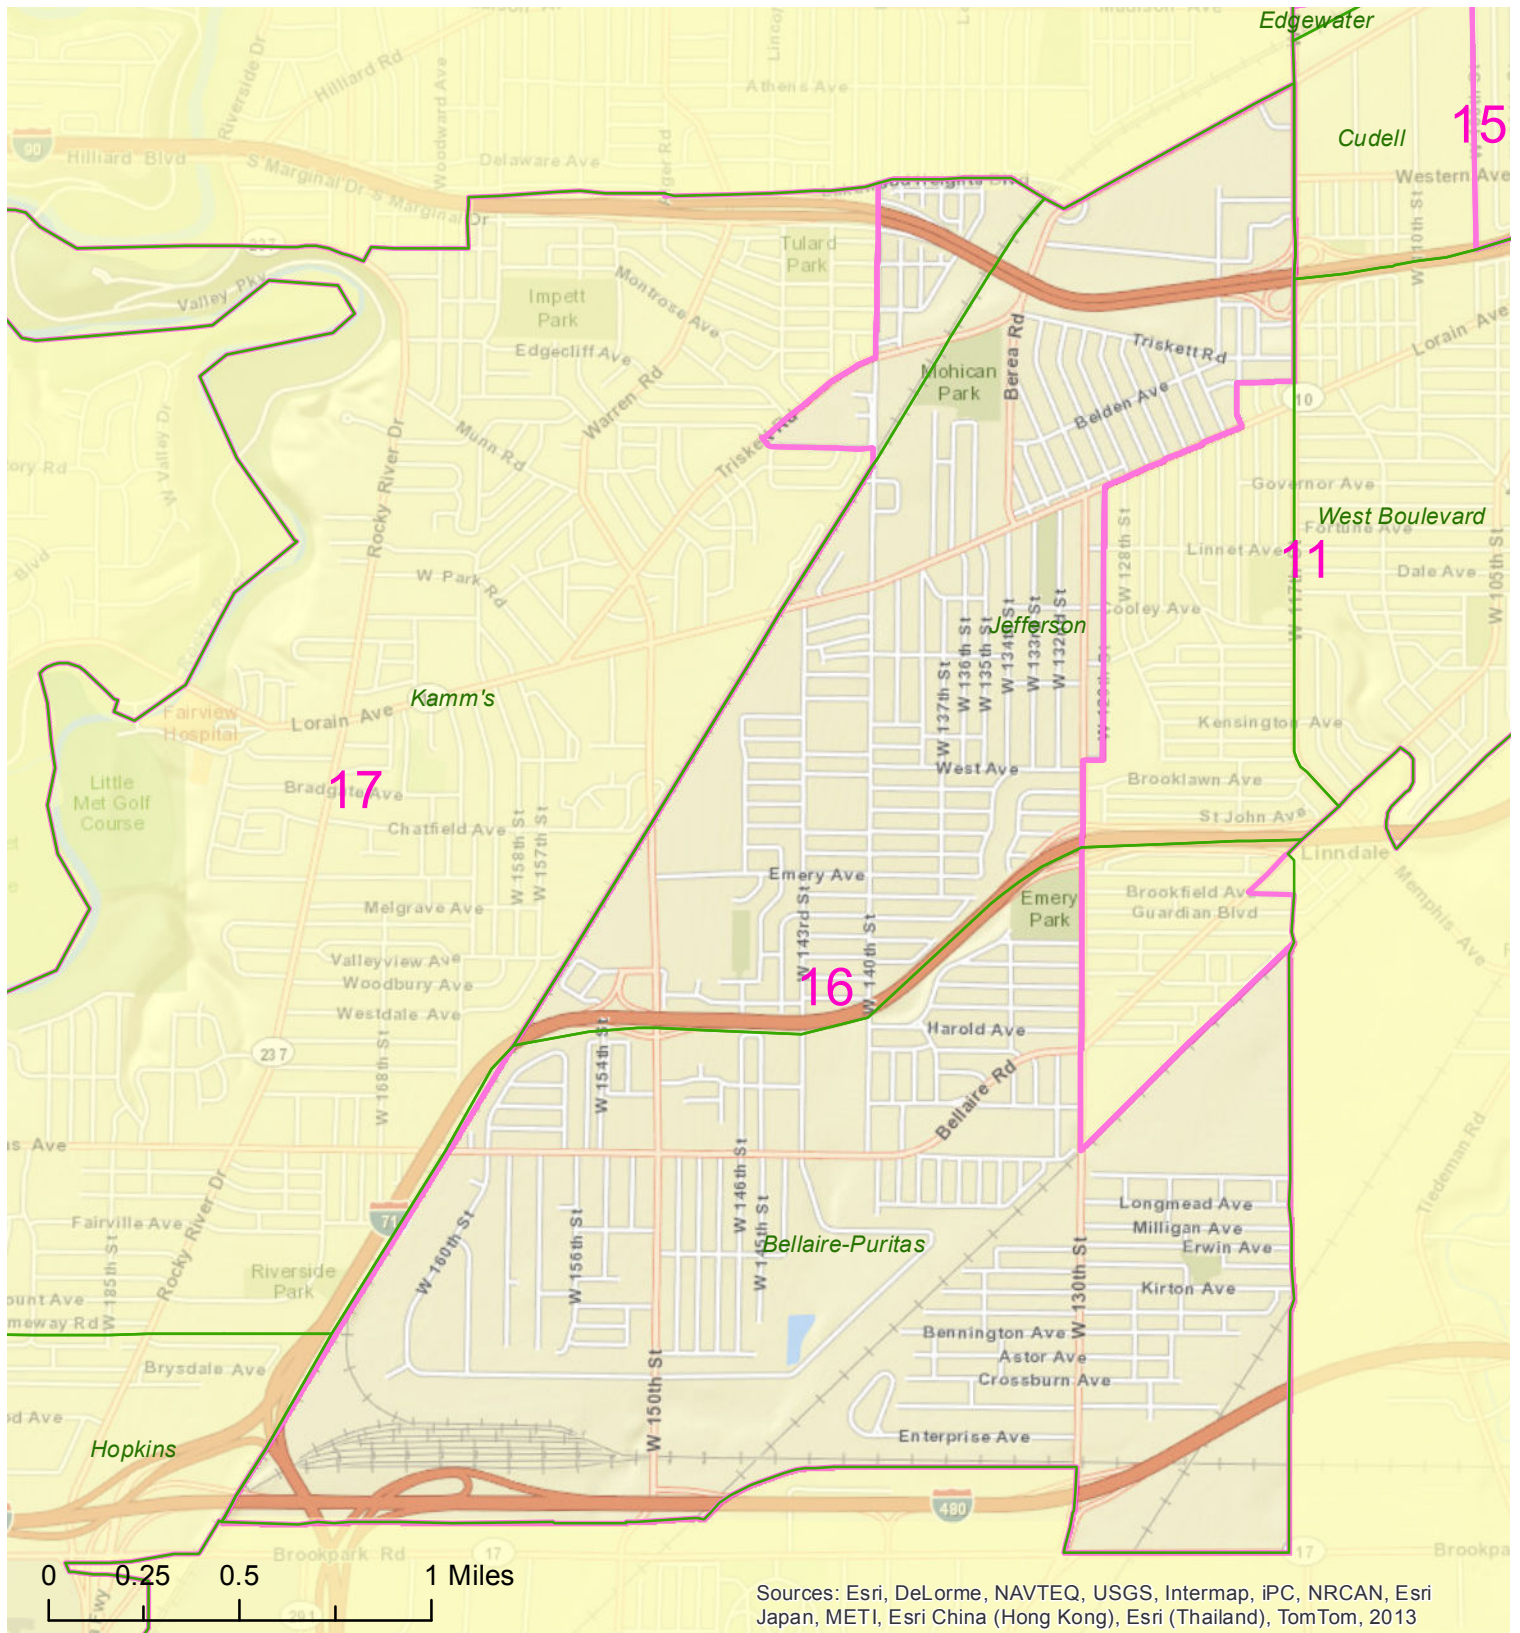

# Cleveland Ward 16, effective January 2014

Sources: Esri, DeLorme, NAVTEQ, USGS, Intermap, IPC, NRCAN, Esri Japan, METI, Esri China (Hong Kong), Esri (Thailand), TomTom, 2013

Ward

Source: Cleveland City Council (June, 2013)

Neighborhood

Source: Cleveland City Planning Commission (January, 2012)

Prepared by:  
 Cleveland State University  
 Levin College of Urban Affairs  
 Northern Ohio Data & Information Service  
 (NODIS) June 2013 JCW