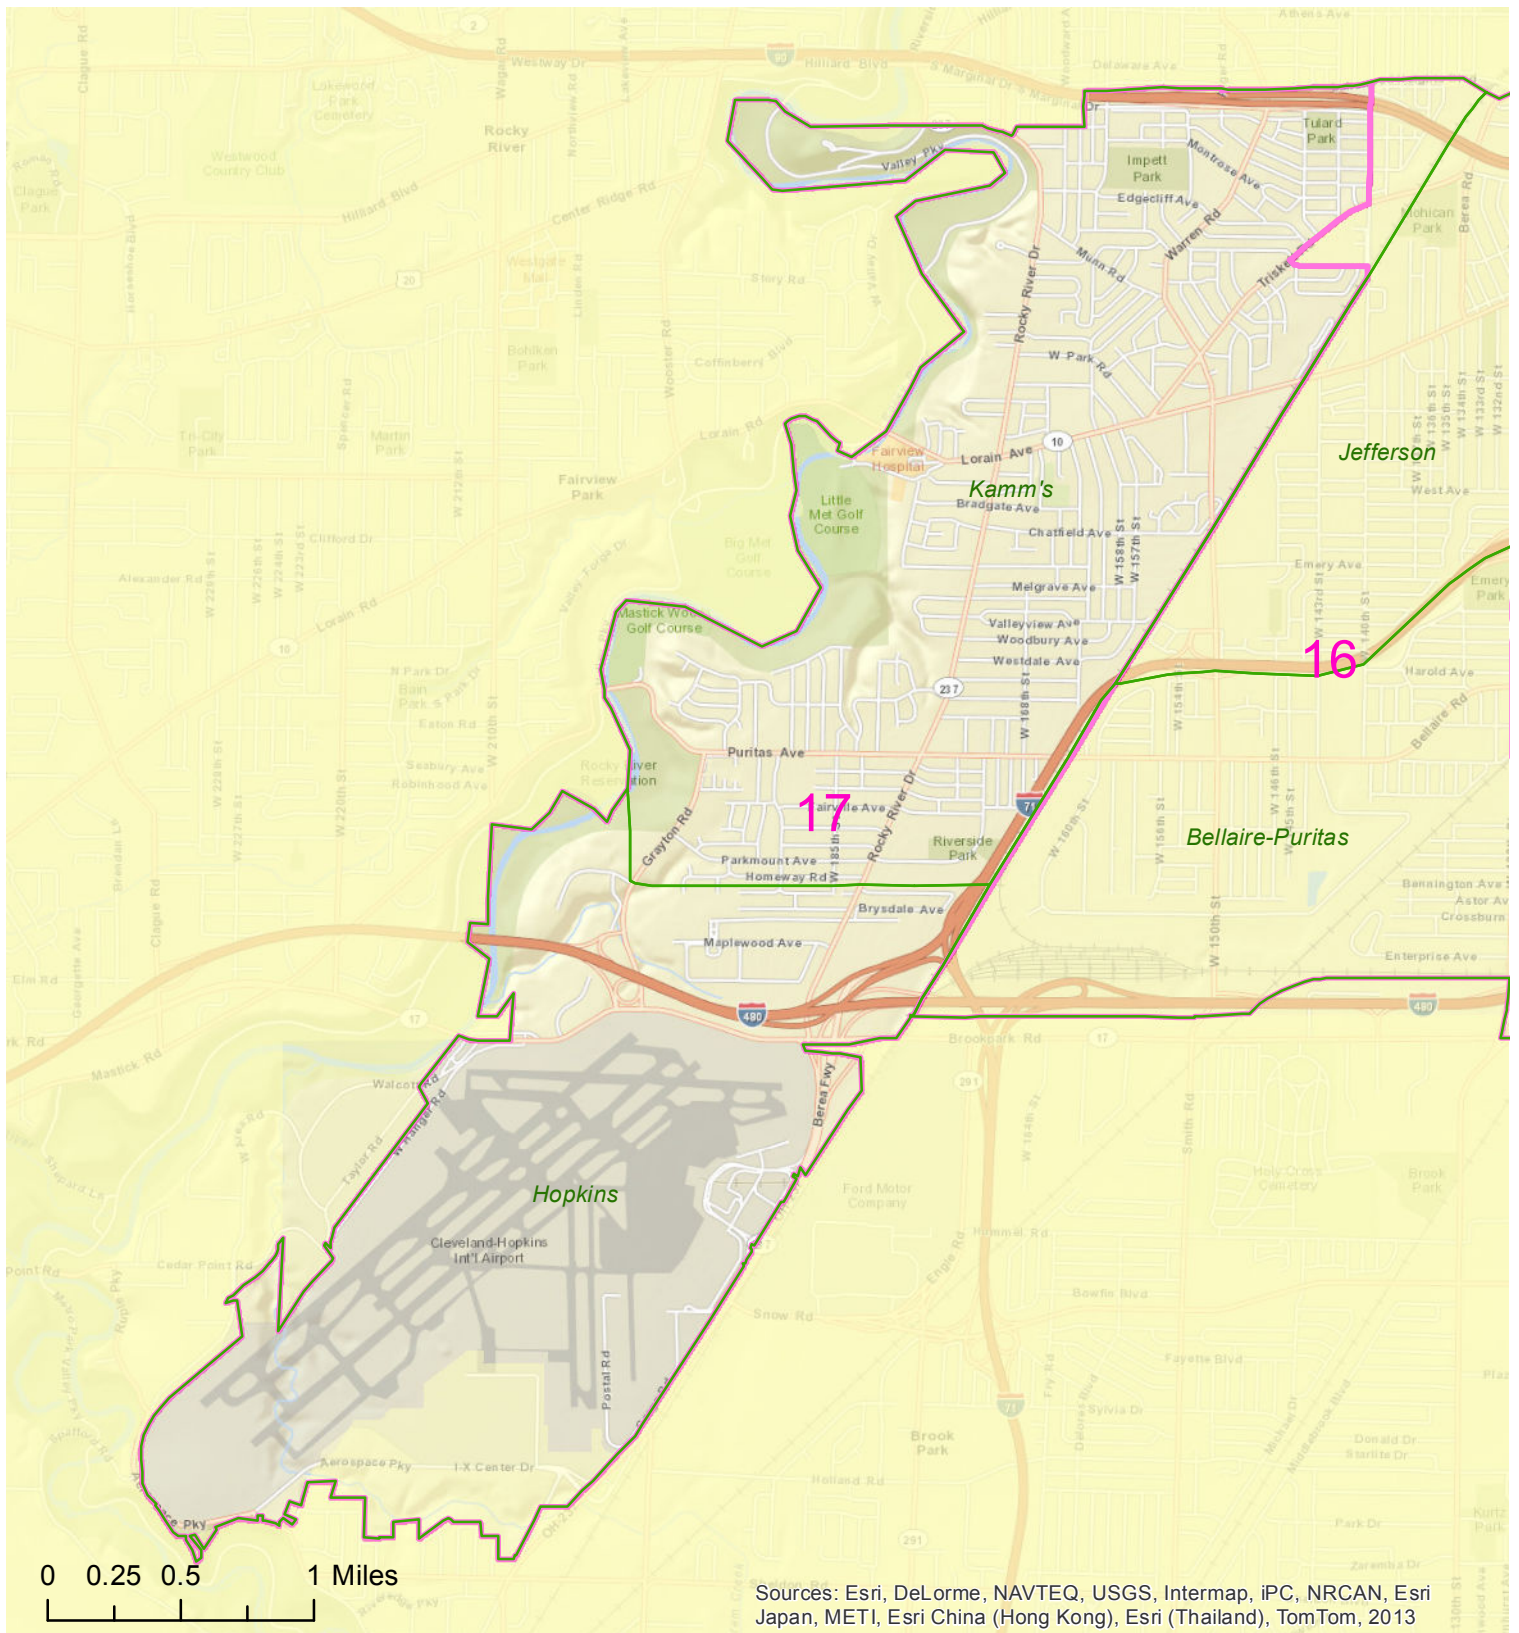

Cleveland Ward 17, effective January 2014

Sources: Esri, DeLorme, NAVTEQ, USGS, Intermap, IPC, NRCAN, Esri Japan, METI, Esri China (Hong Kong), Esri (Thailand), TomTom, 2013

- Ward
- Neighborhood

Source: Cleveland City Council (June, 2013)
 Source: Cleveland City Planning Commission (January, 2012)

Prepared by:
 Cleveland State University
 Levin College of Urban Affairs
 Northern Ohio Data & Information Service
 (NODIS) June 2013 JCW