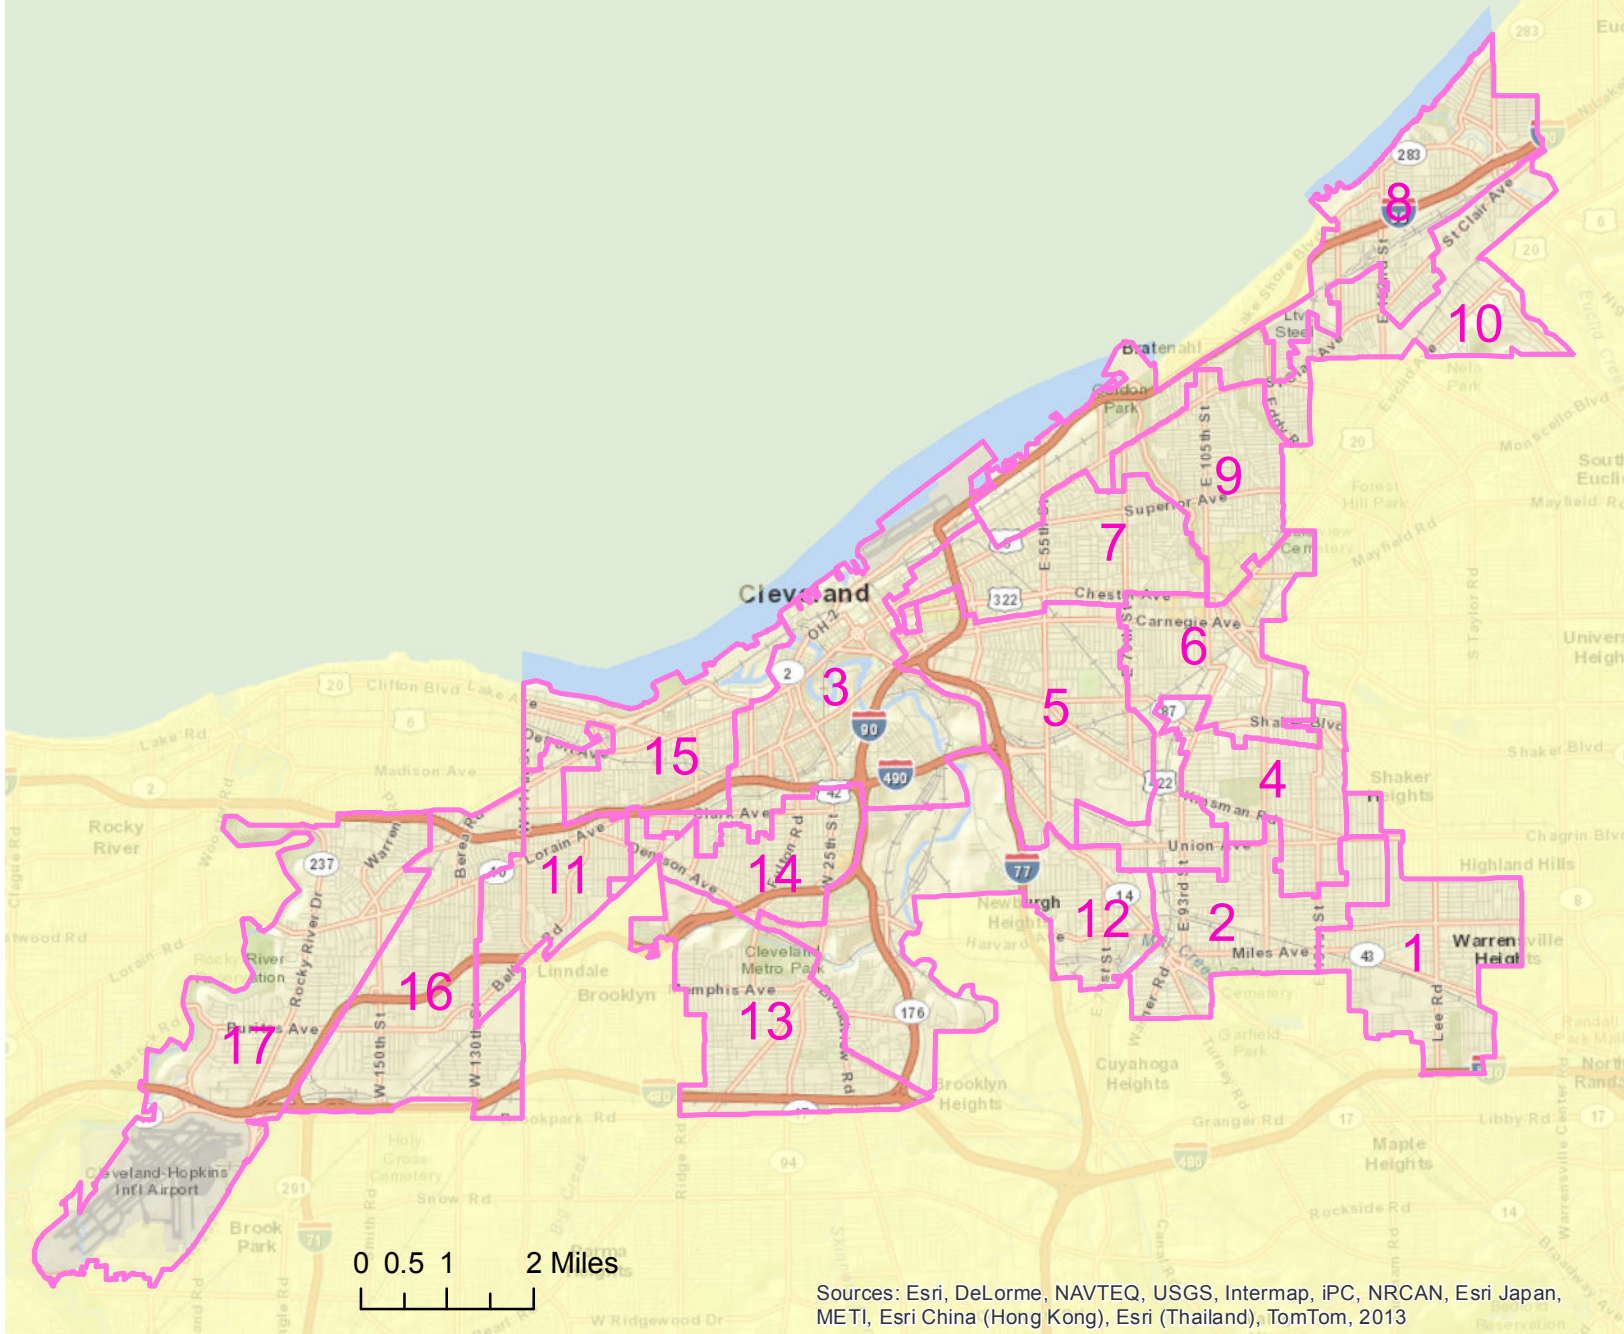

Cleveland Wards, effective January 2014

Sources: Esri, DeLorme, NAVTEQ, USGS, Intermap, iPC, NRCAN, Esri Japan, METI, Esri China (Hong Kong), Esri (Thailand), TomTom, 2013

Source: Cleveland City Council (June, 2013)

Prepared by:
 Cleveland State University
 Levin College of Urban Affairs
 Northern Ohio Data & Information Service (NODIS) June 2013 JCW