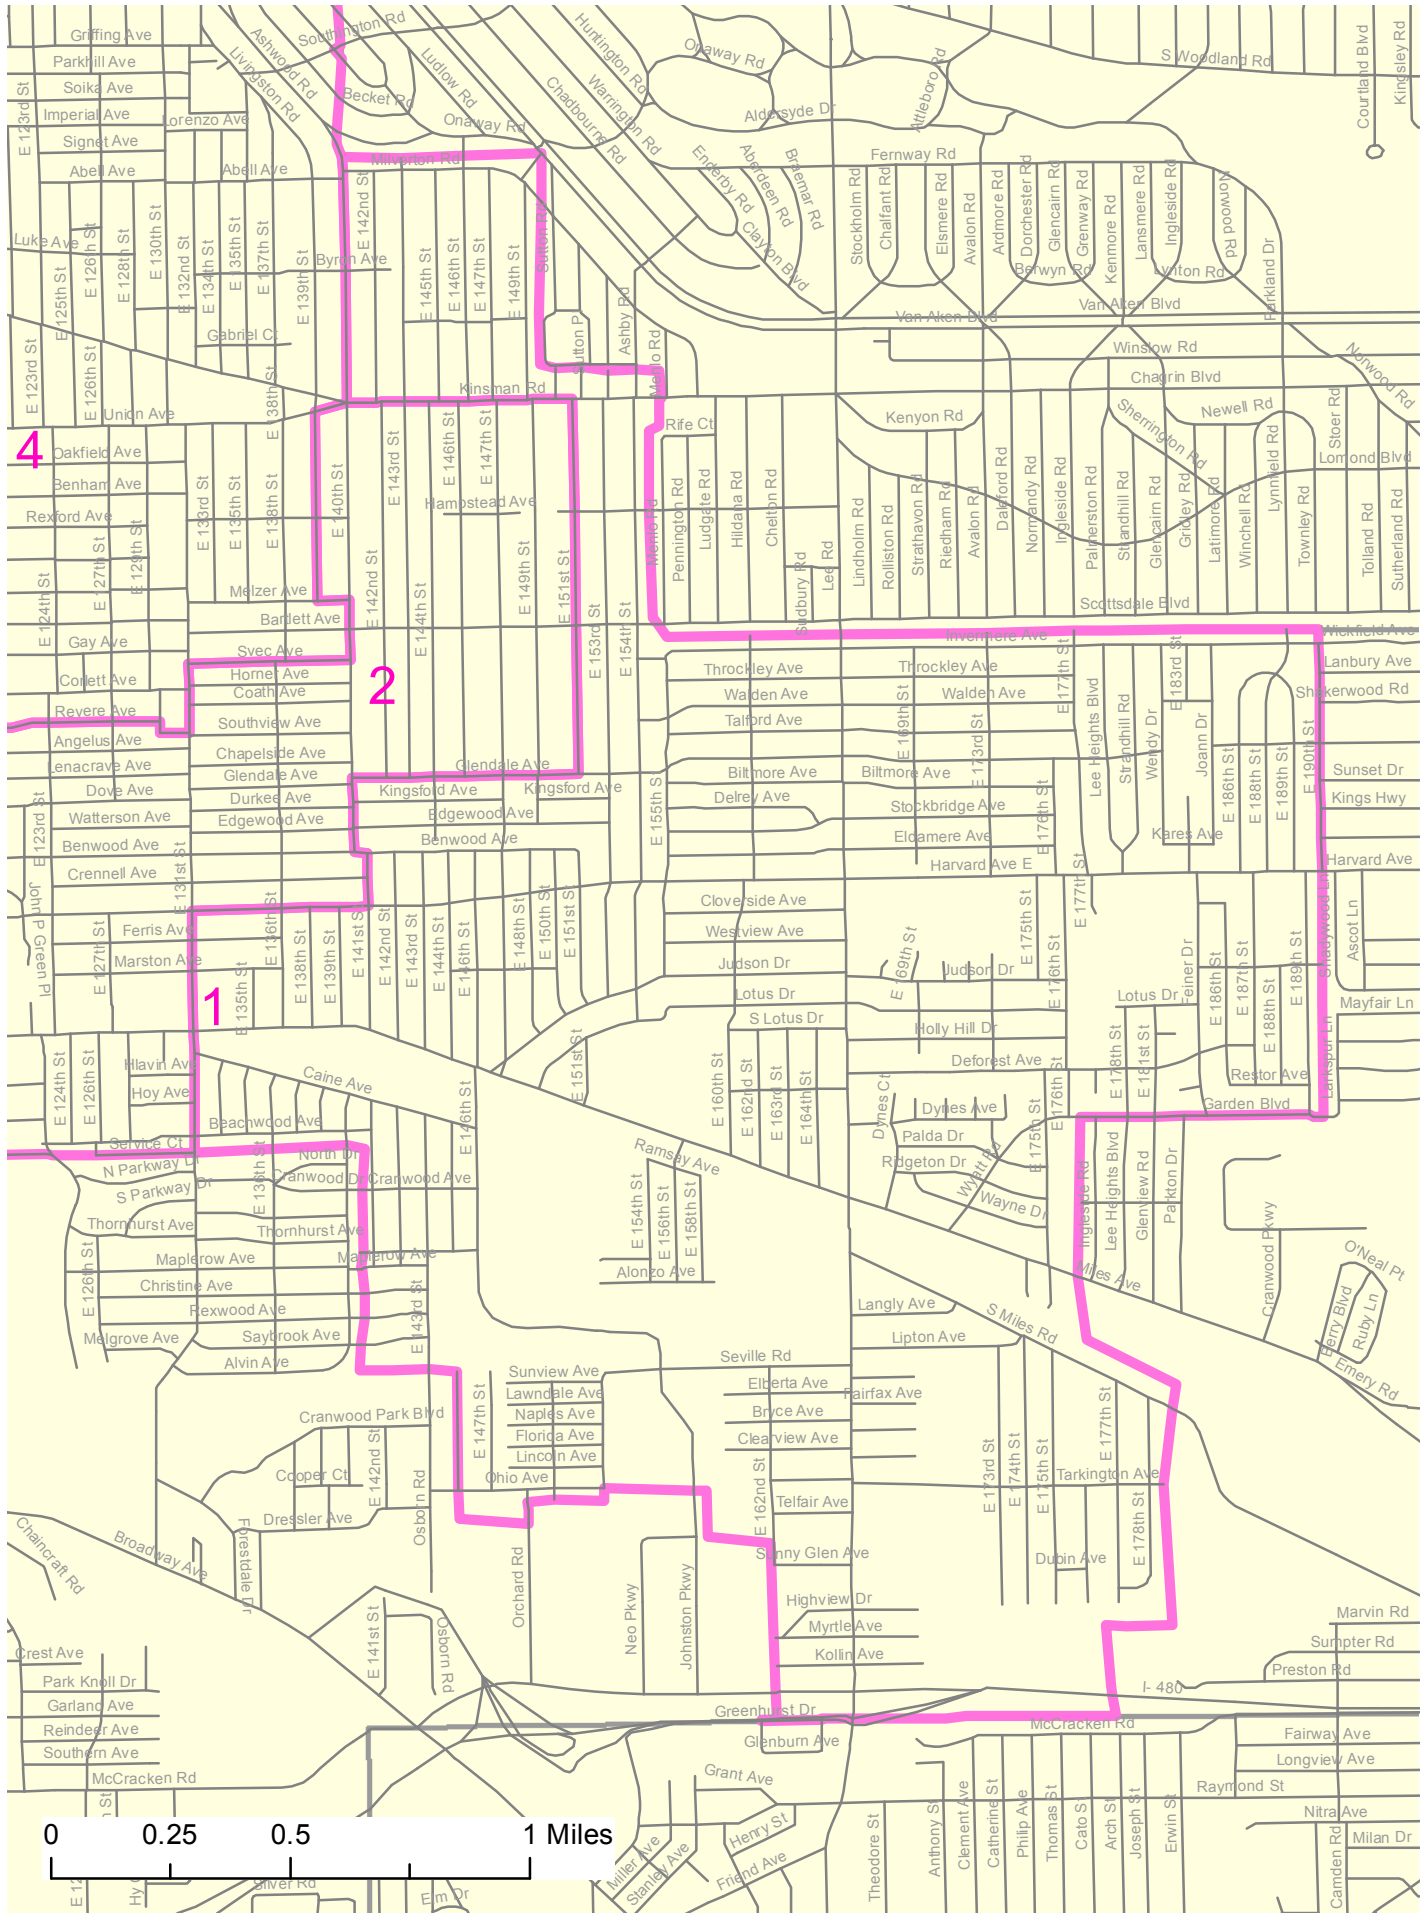

Cleveland Ward 1, effective January 2014

Ward

Source: Cleveland City Council (June, 2013)

Prepared by:
 Cleveland State University
 Levin College of Urban Affairs
 Northern Ohio Data & Information Service
 (NODIS) June 2013 JCW