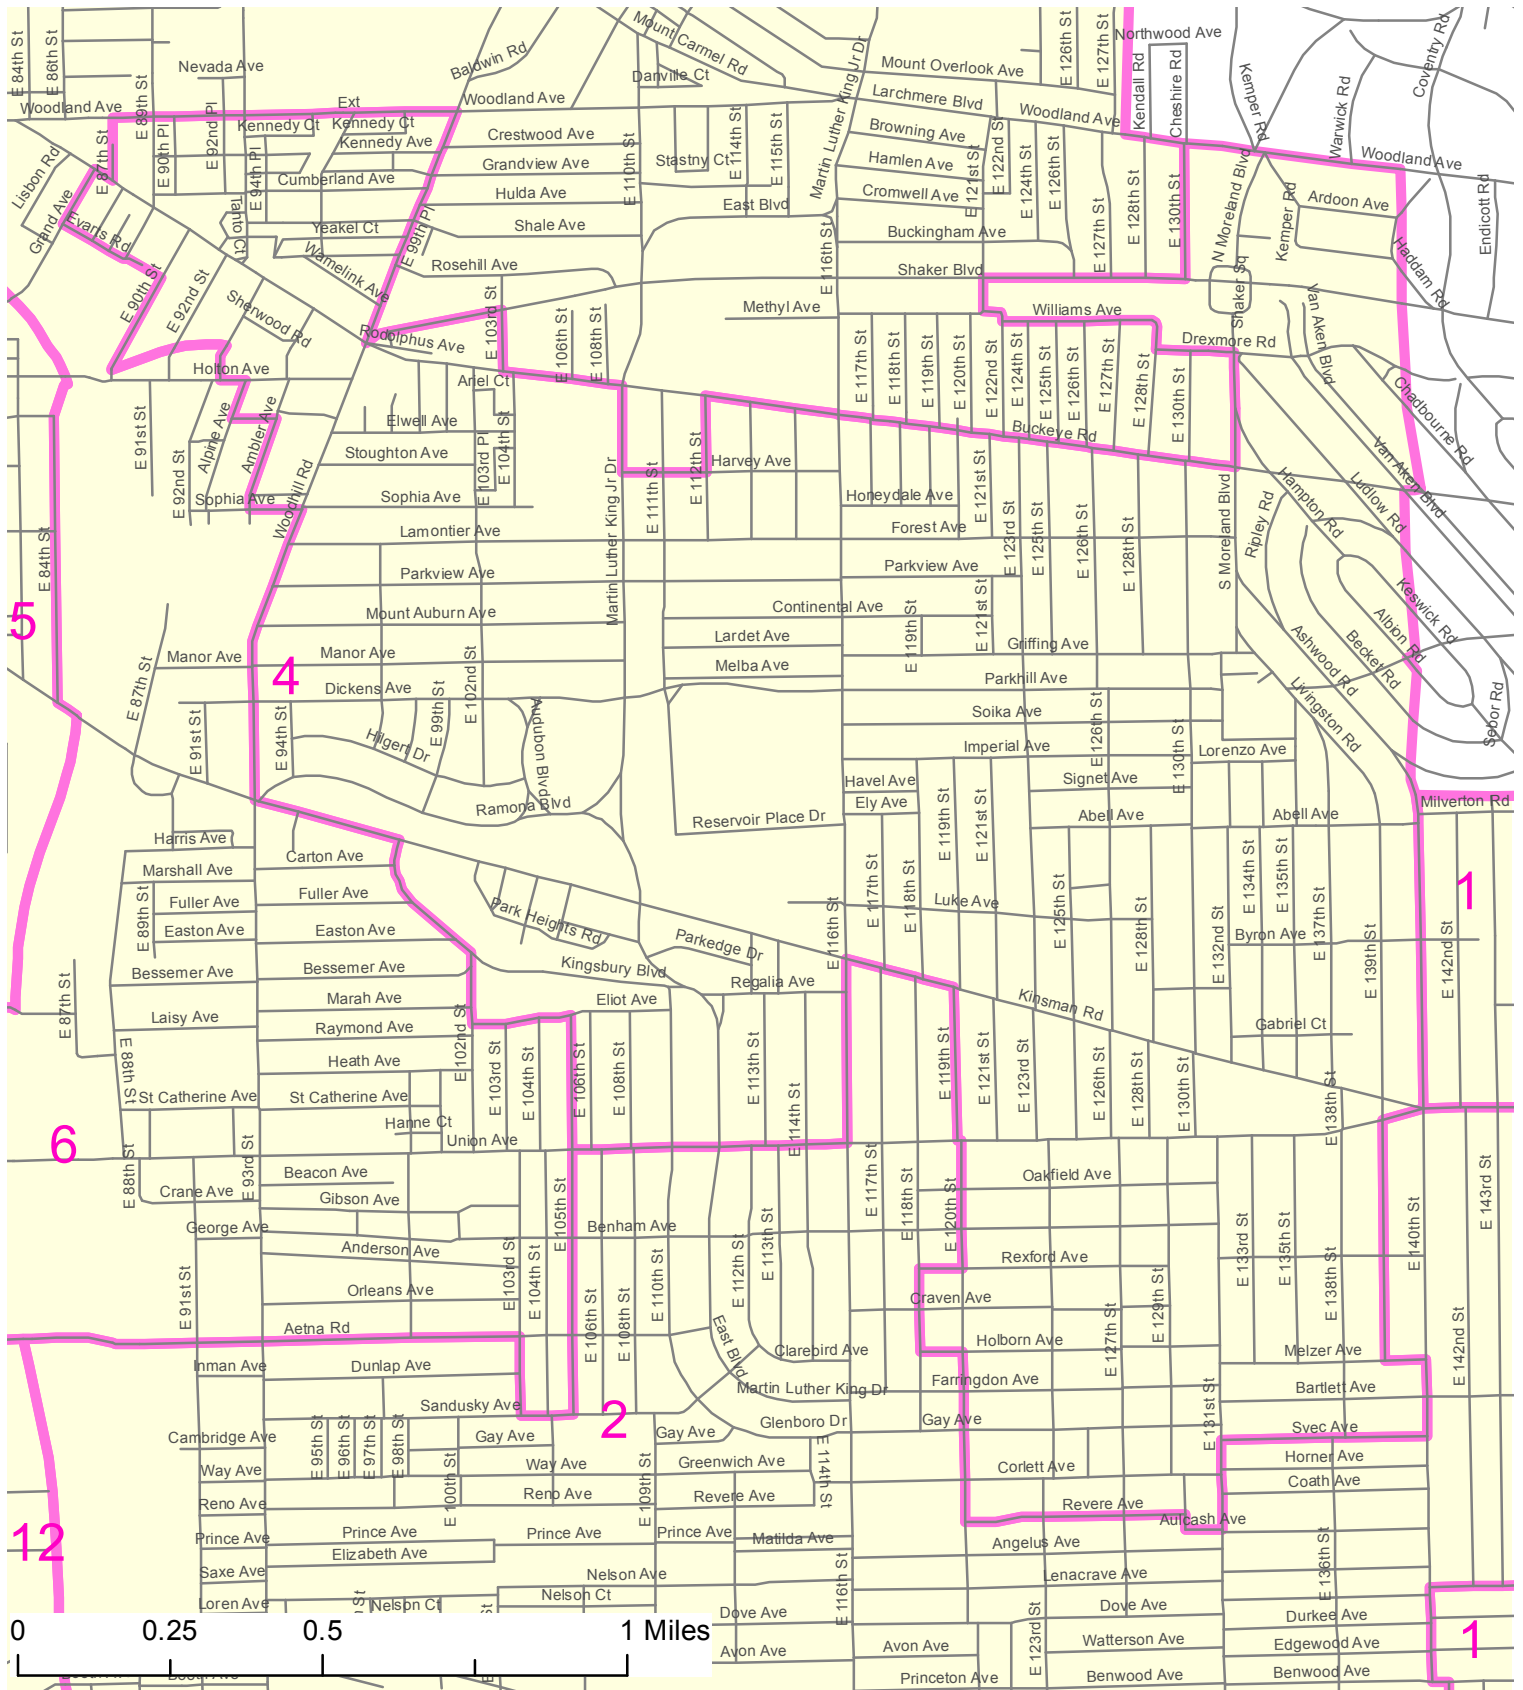

# Cleveland Ward 4, effective January 2014

 Ward

Source: Cleveland City Council (June, 2013)

Prepared by:  
 Cleveland State University  
 Levin College of Urban Affairs  
 Northern Ohio Data & Information Service  
 (NODIS) June 2013 JCW