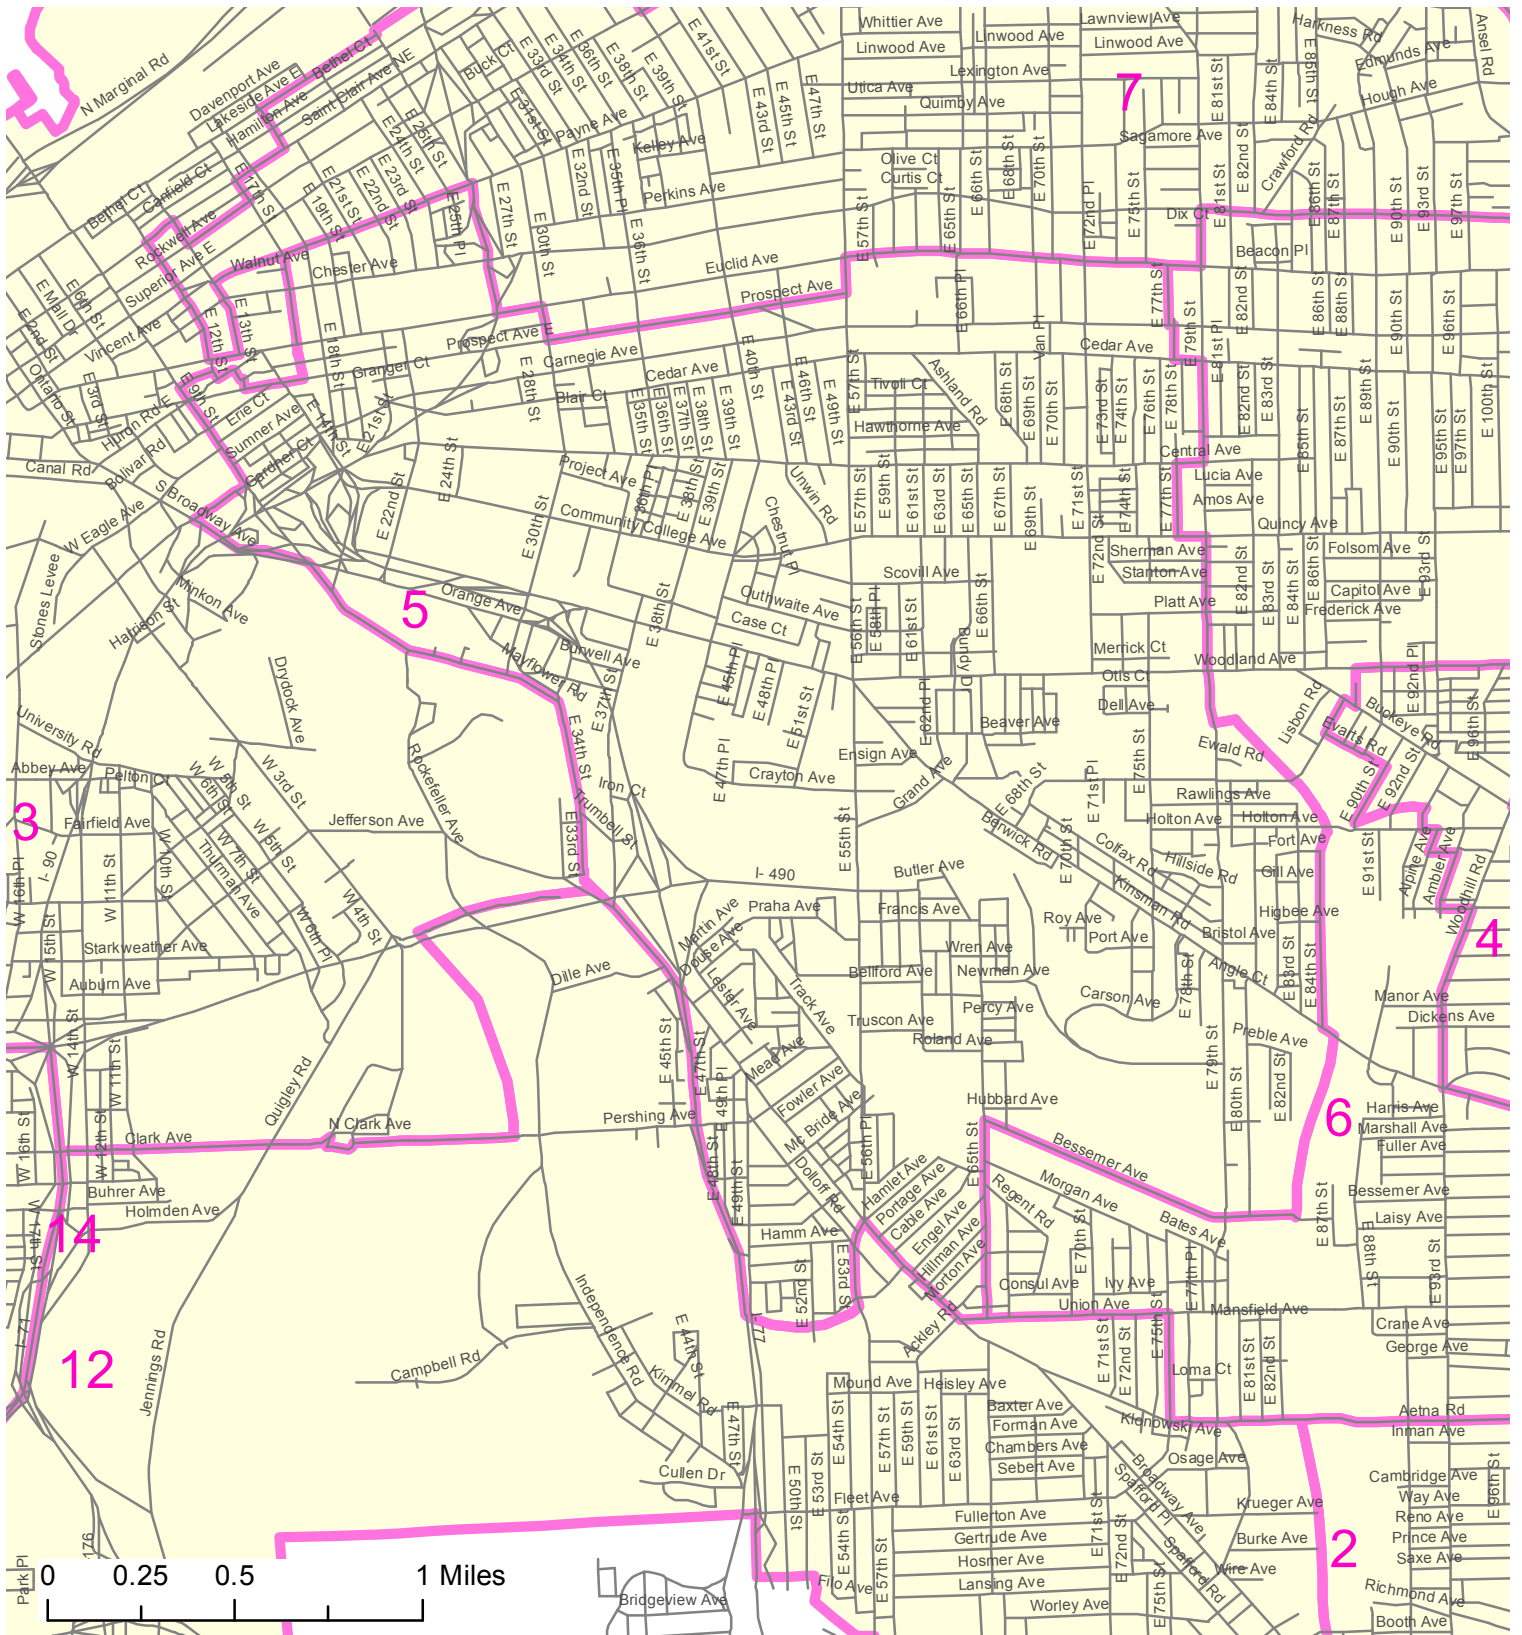

Cleveland Ward 5, effective January 2014

 Ward

Source: Cleveland City Council (June, 2013)

Prepared by:
Cleveland State University
Levin College of Urban Affairs
Northern Ohio Data & Information Service
(NODIS) June 2013 JCW