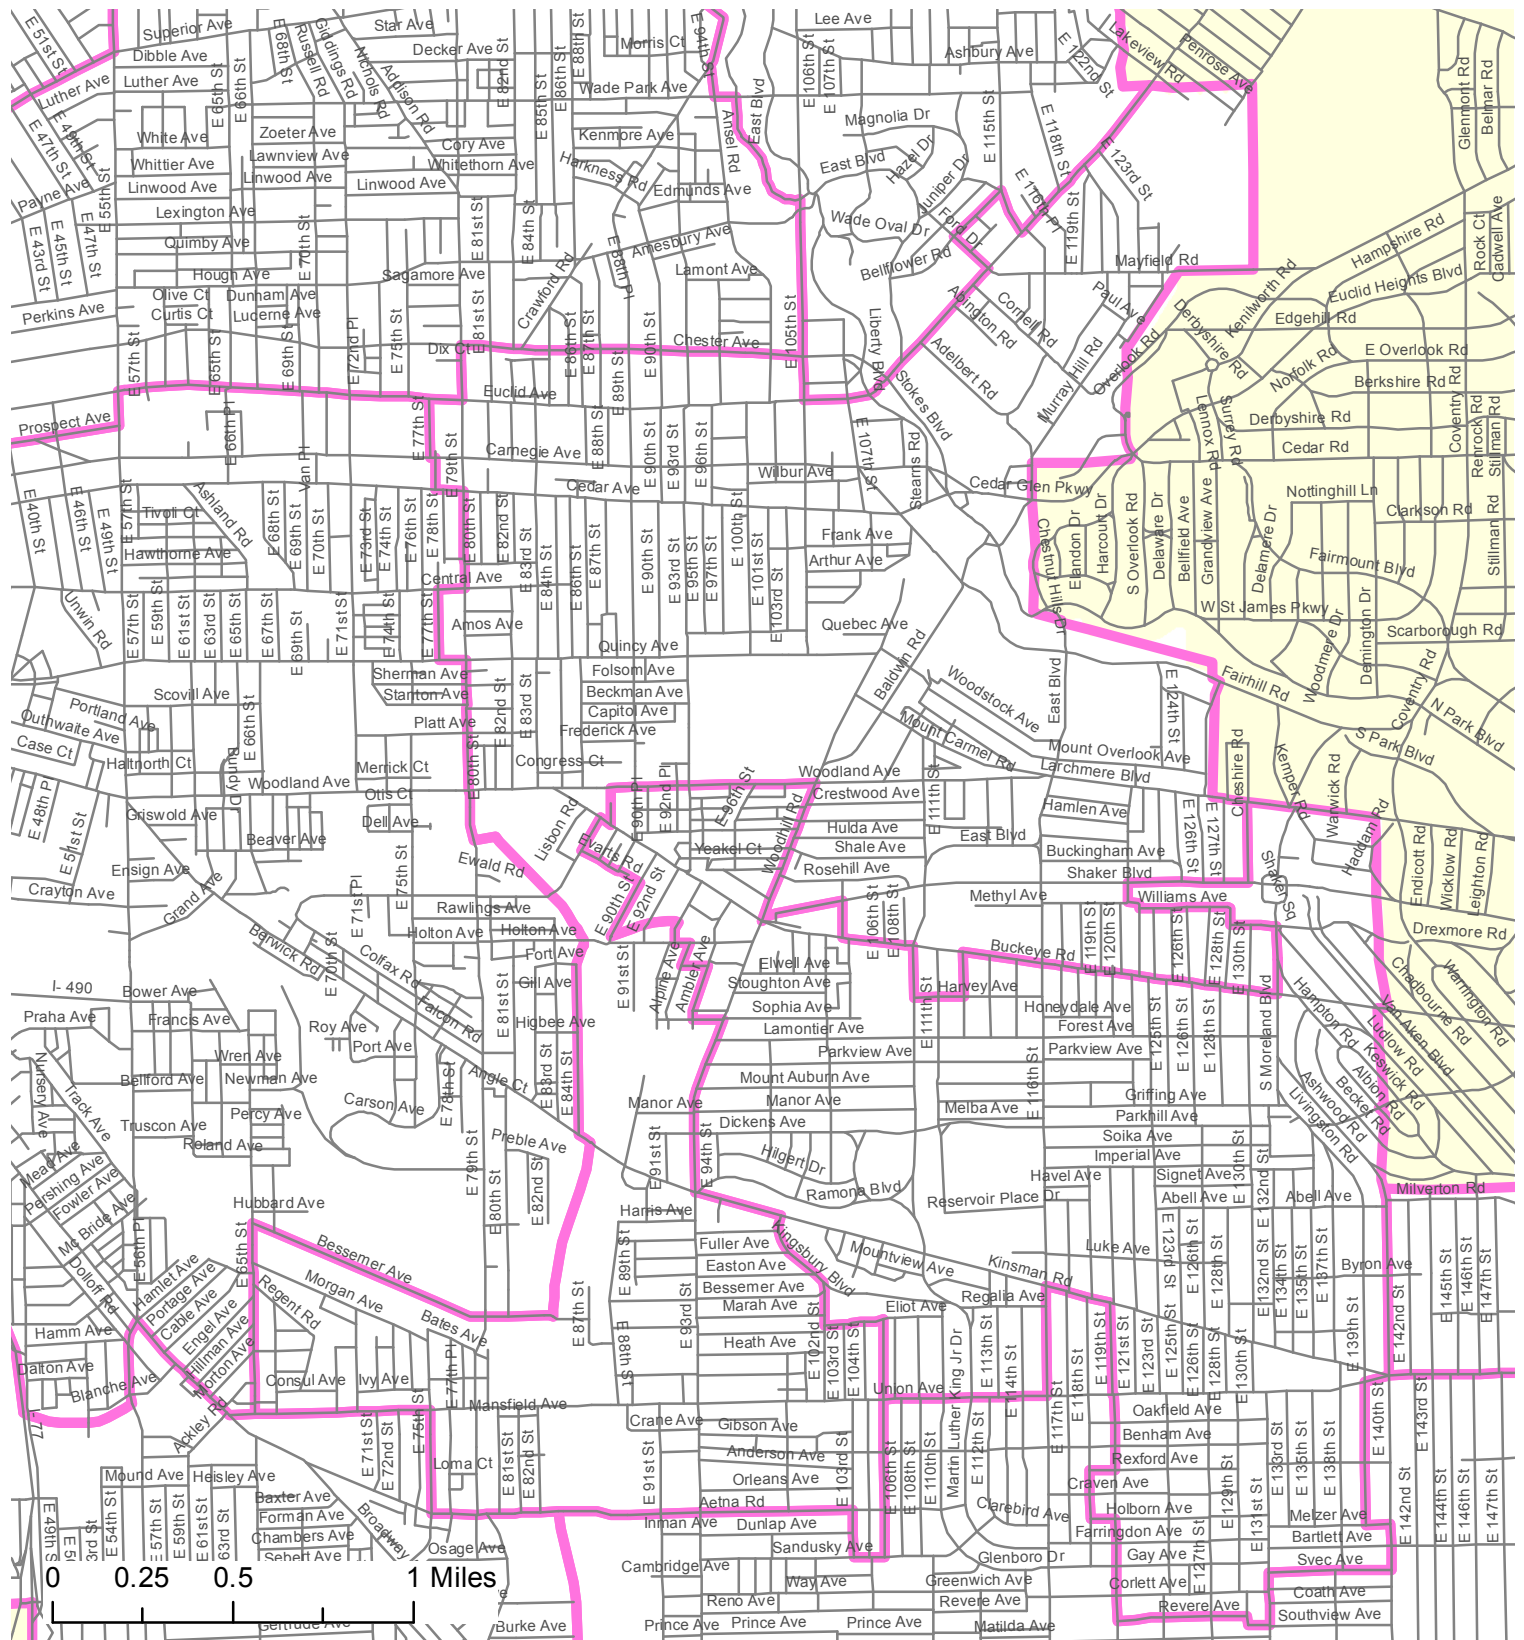

Cleveland Ward 6, effective January 2014

 Ward

Source: Cleveland City Council (June, 2013)

Prepared by:
 Cleveland State University
 Levin College of Urban Affairs
 Northern Ohio Data & Information Service
 (NODIS) June 2013 JCW