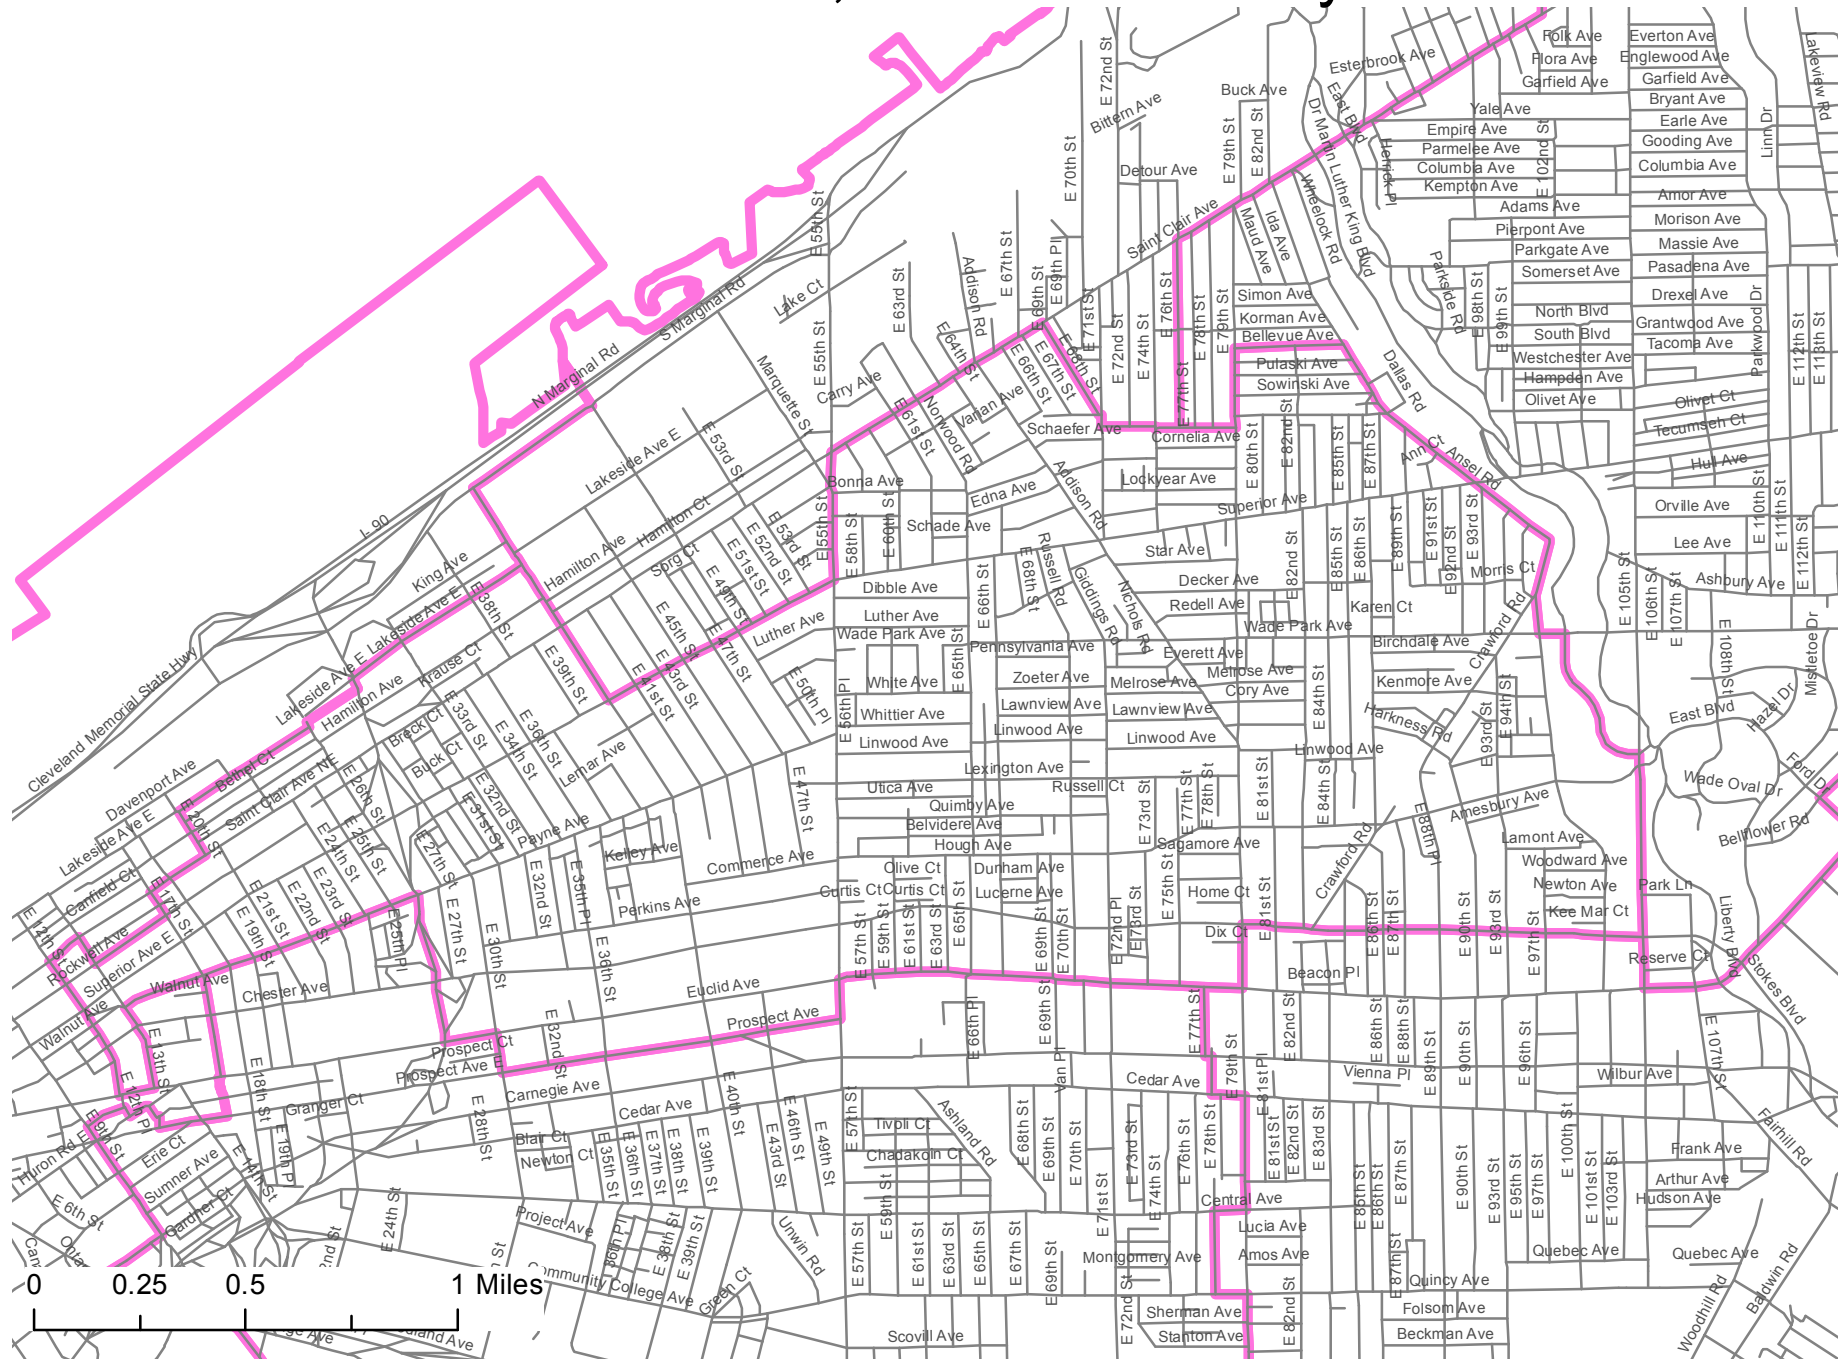

# Cleveland Ward 7, effective January 2014

Ward

Source: Cleveland City Council (June, 2013)

Prepared by:  
Cleveland State University  
Levin College of Urban Affairs  
Northern Ohio Data & Information Service (NODIS) June 2013 JCW