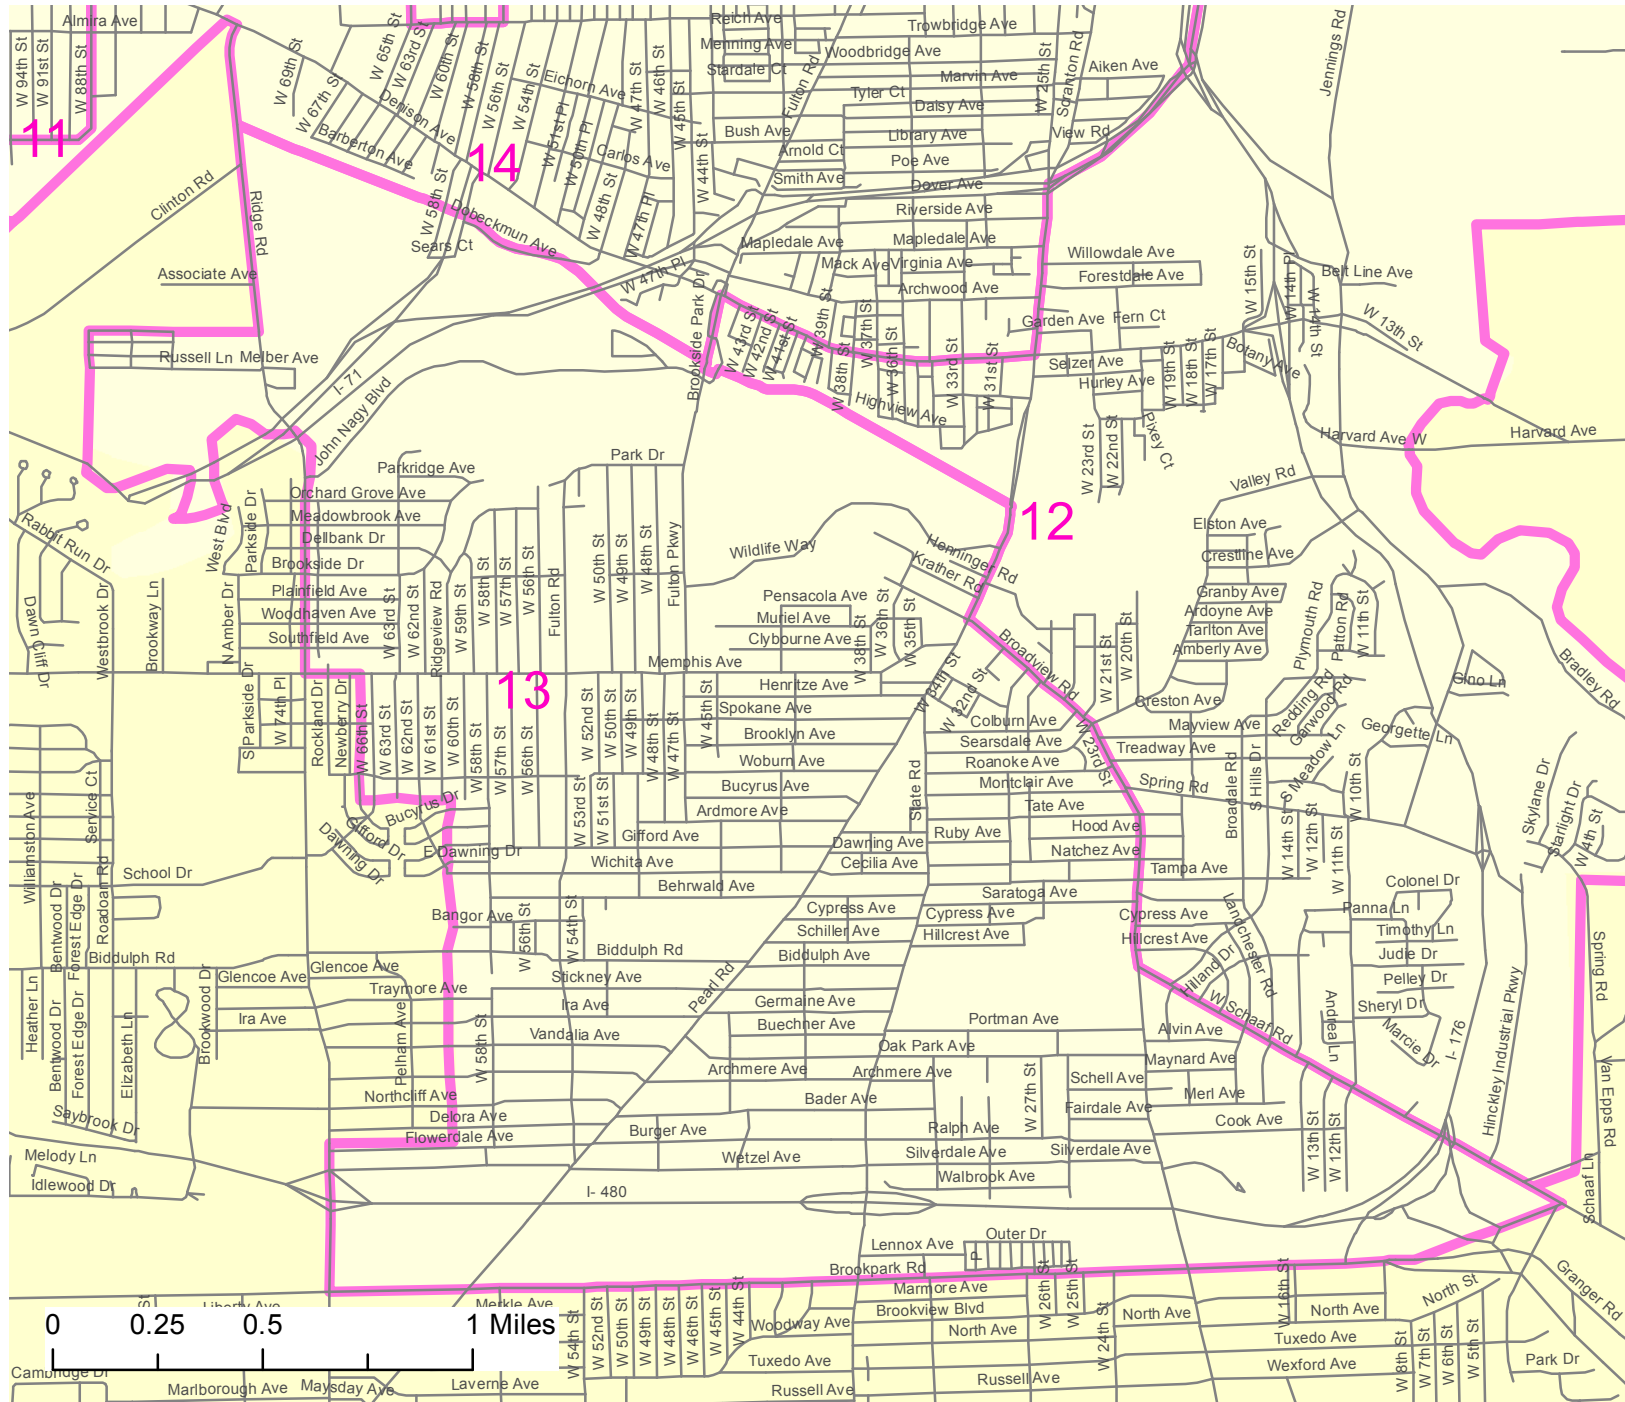

Cleveland Ward 13, effective January 2014

Ward

Source: Cleveland City Council (June, 2013)

Prepared by:
 Cleveland State University
 Levin College of Urban Affairs
 Northern Ohio Data & Information Service (NODIS) June 2013 JCW