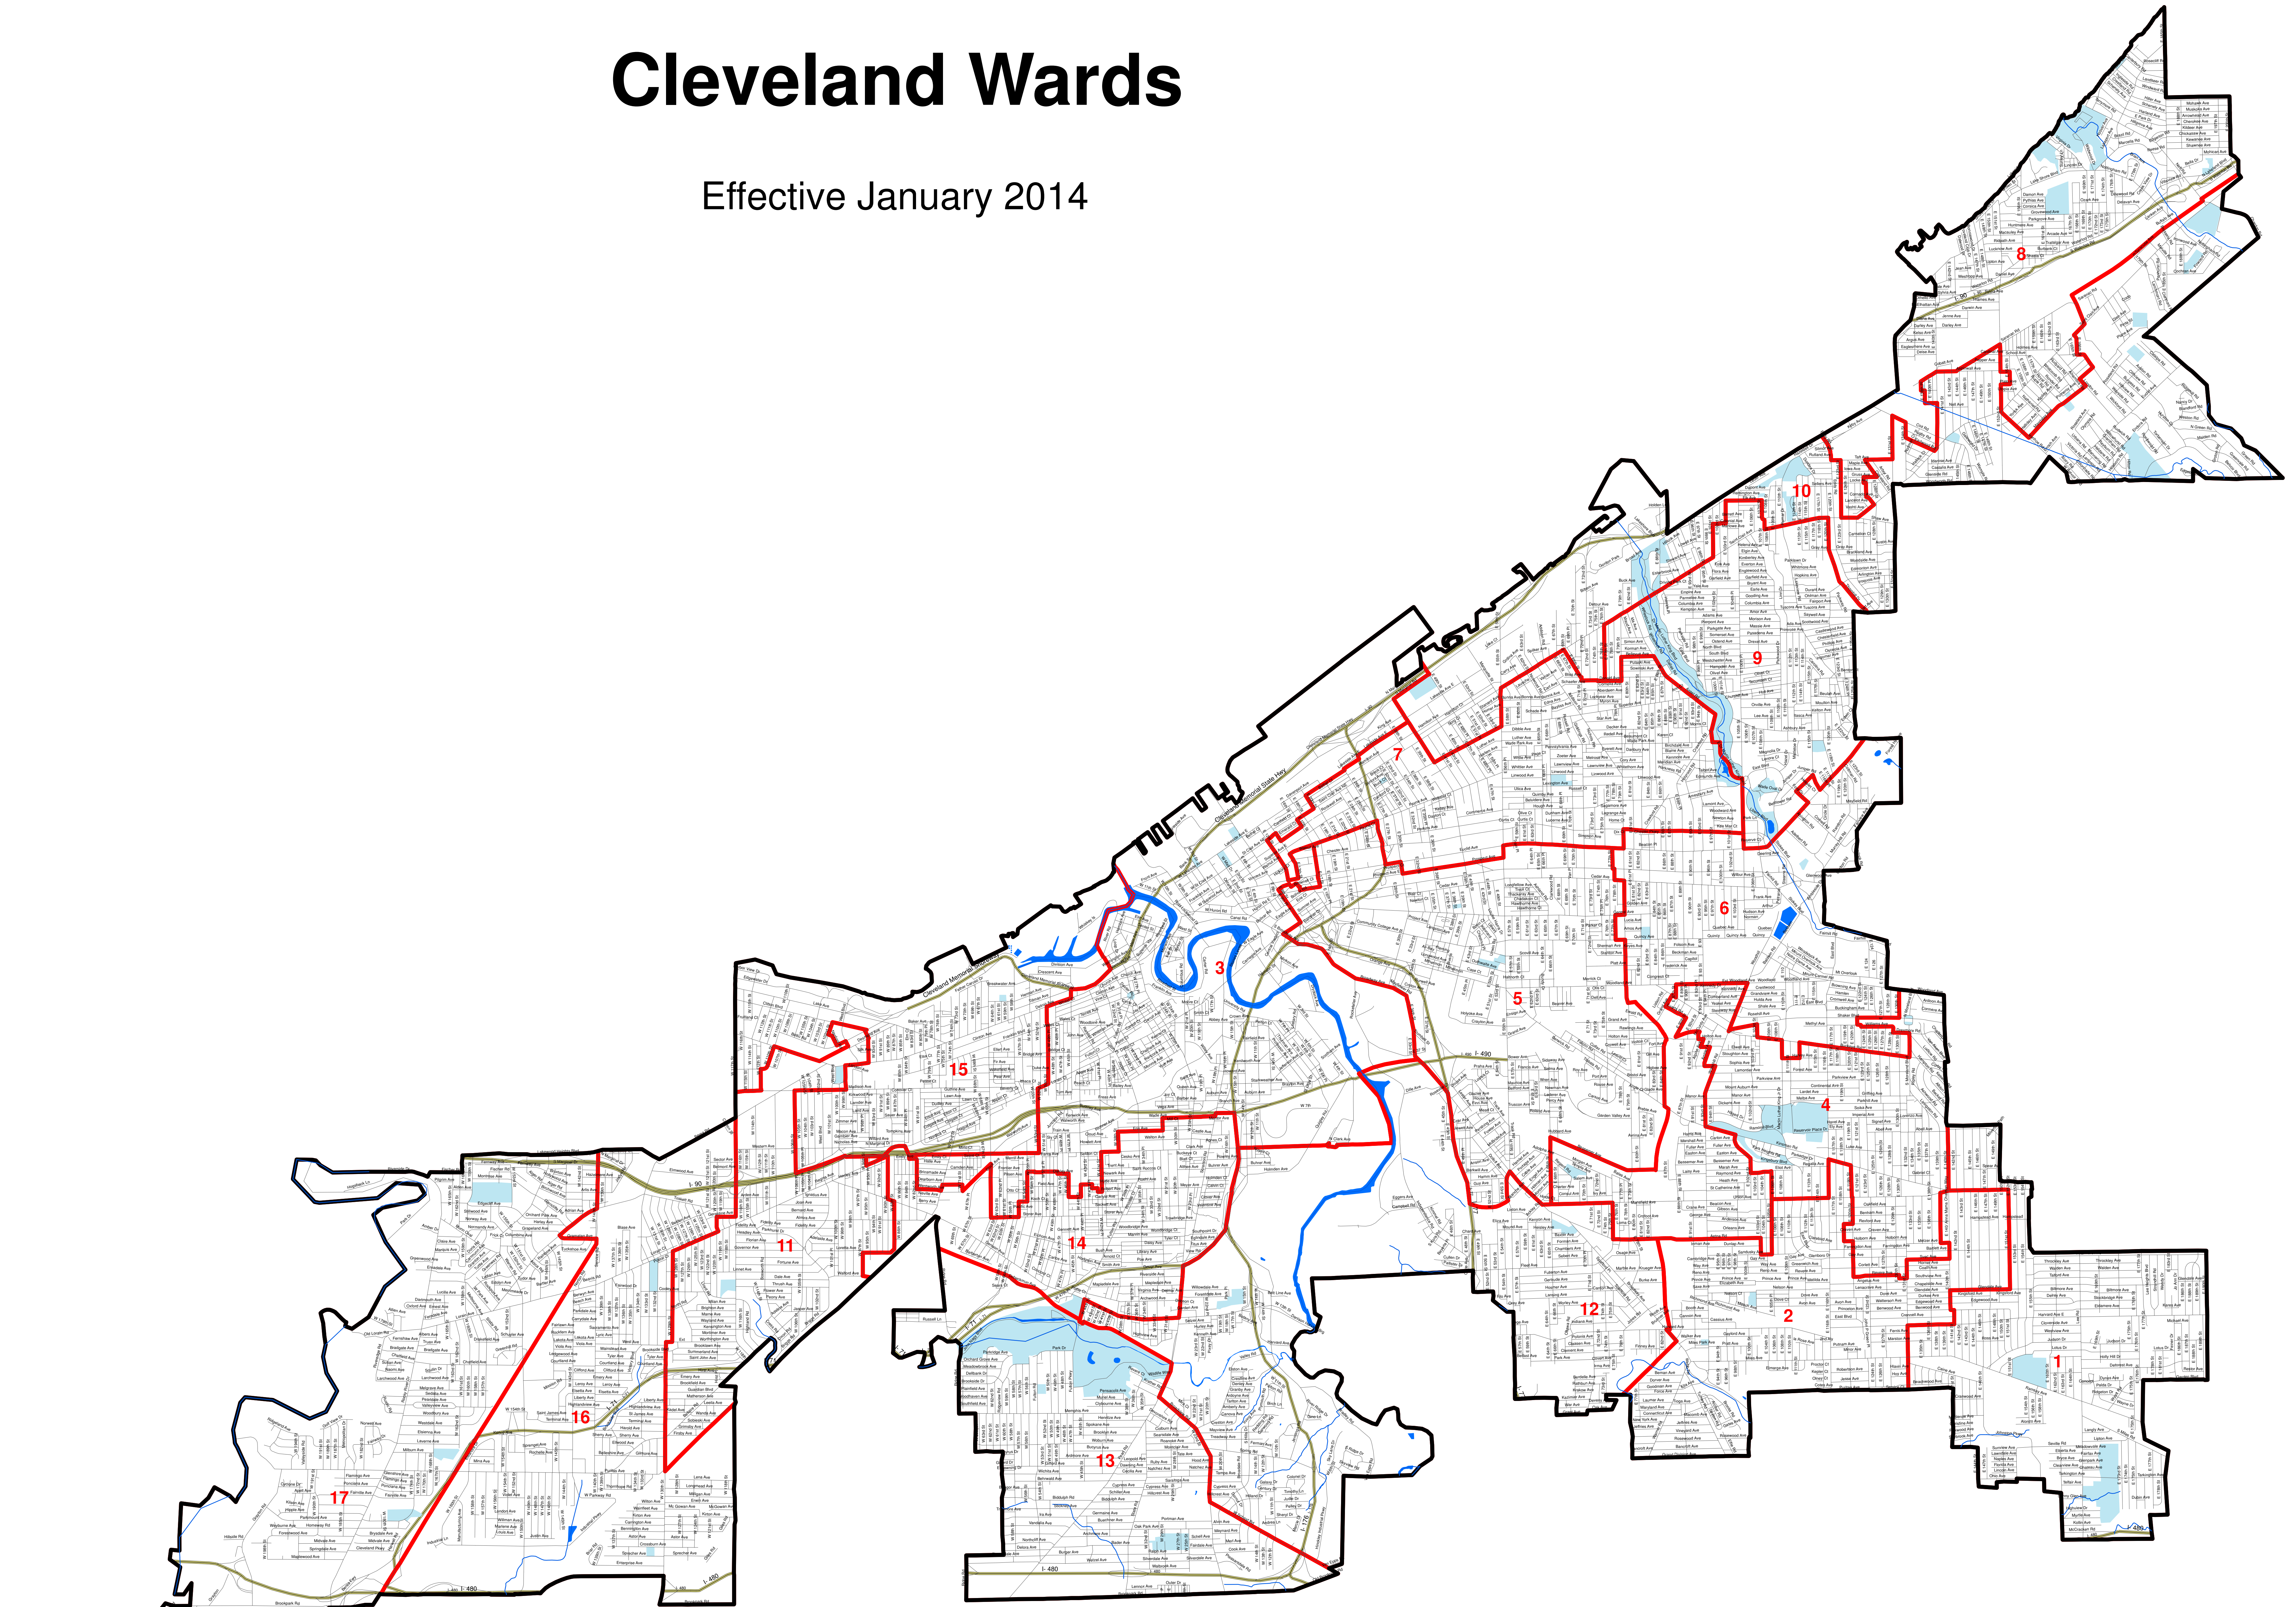

Cleveland Wards

Effective January 2014

Parks and recreation

Prepared by the
Northern Ohio Data & Informations Service
NODIS

December 2017 mjs