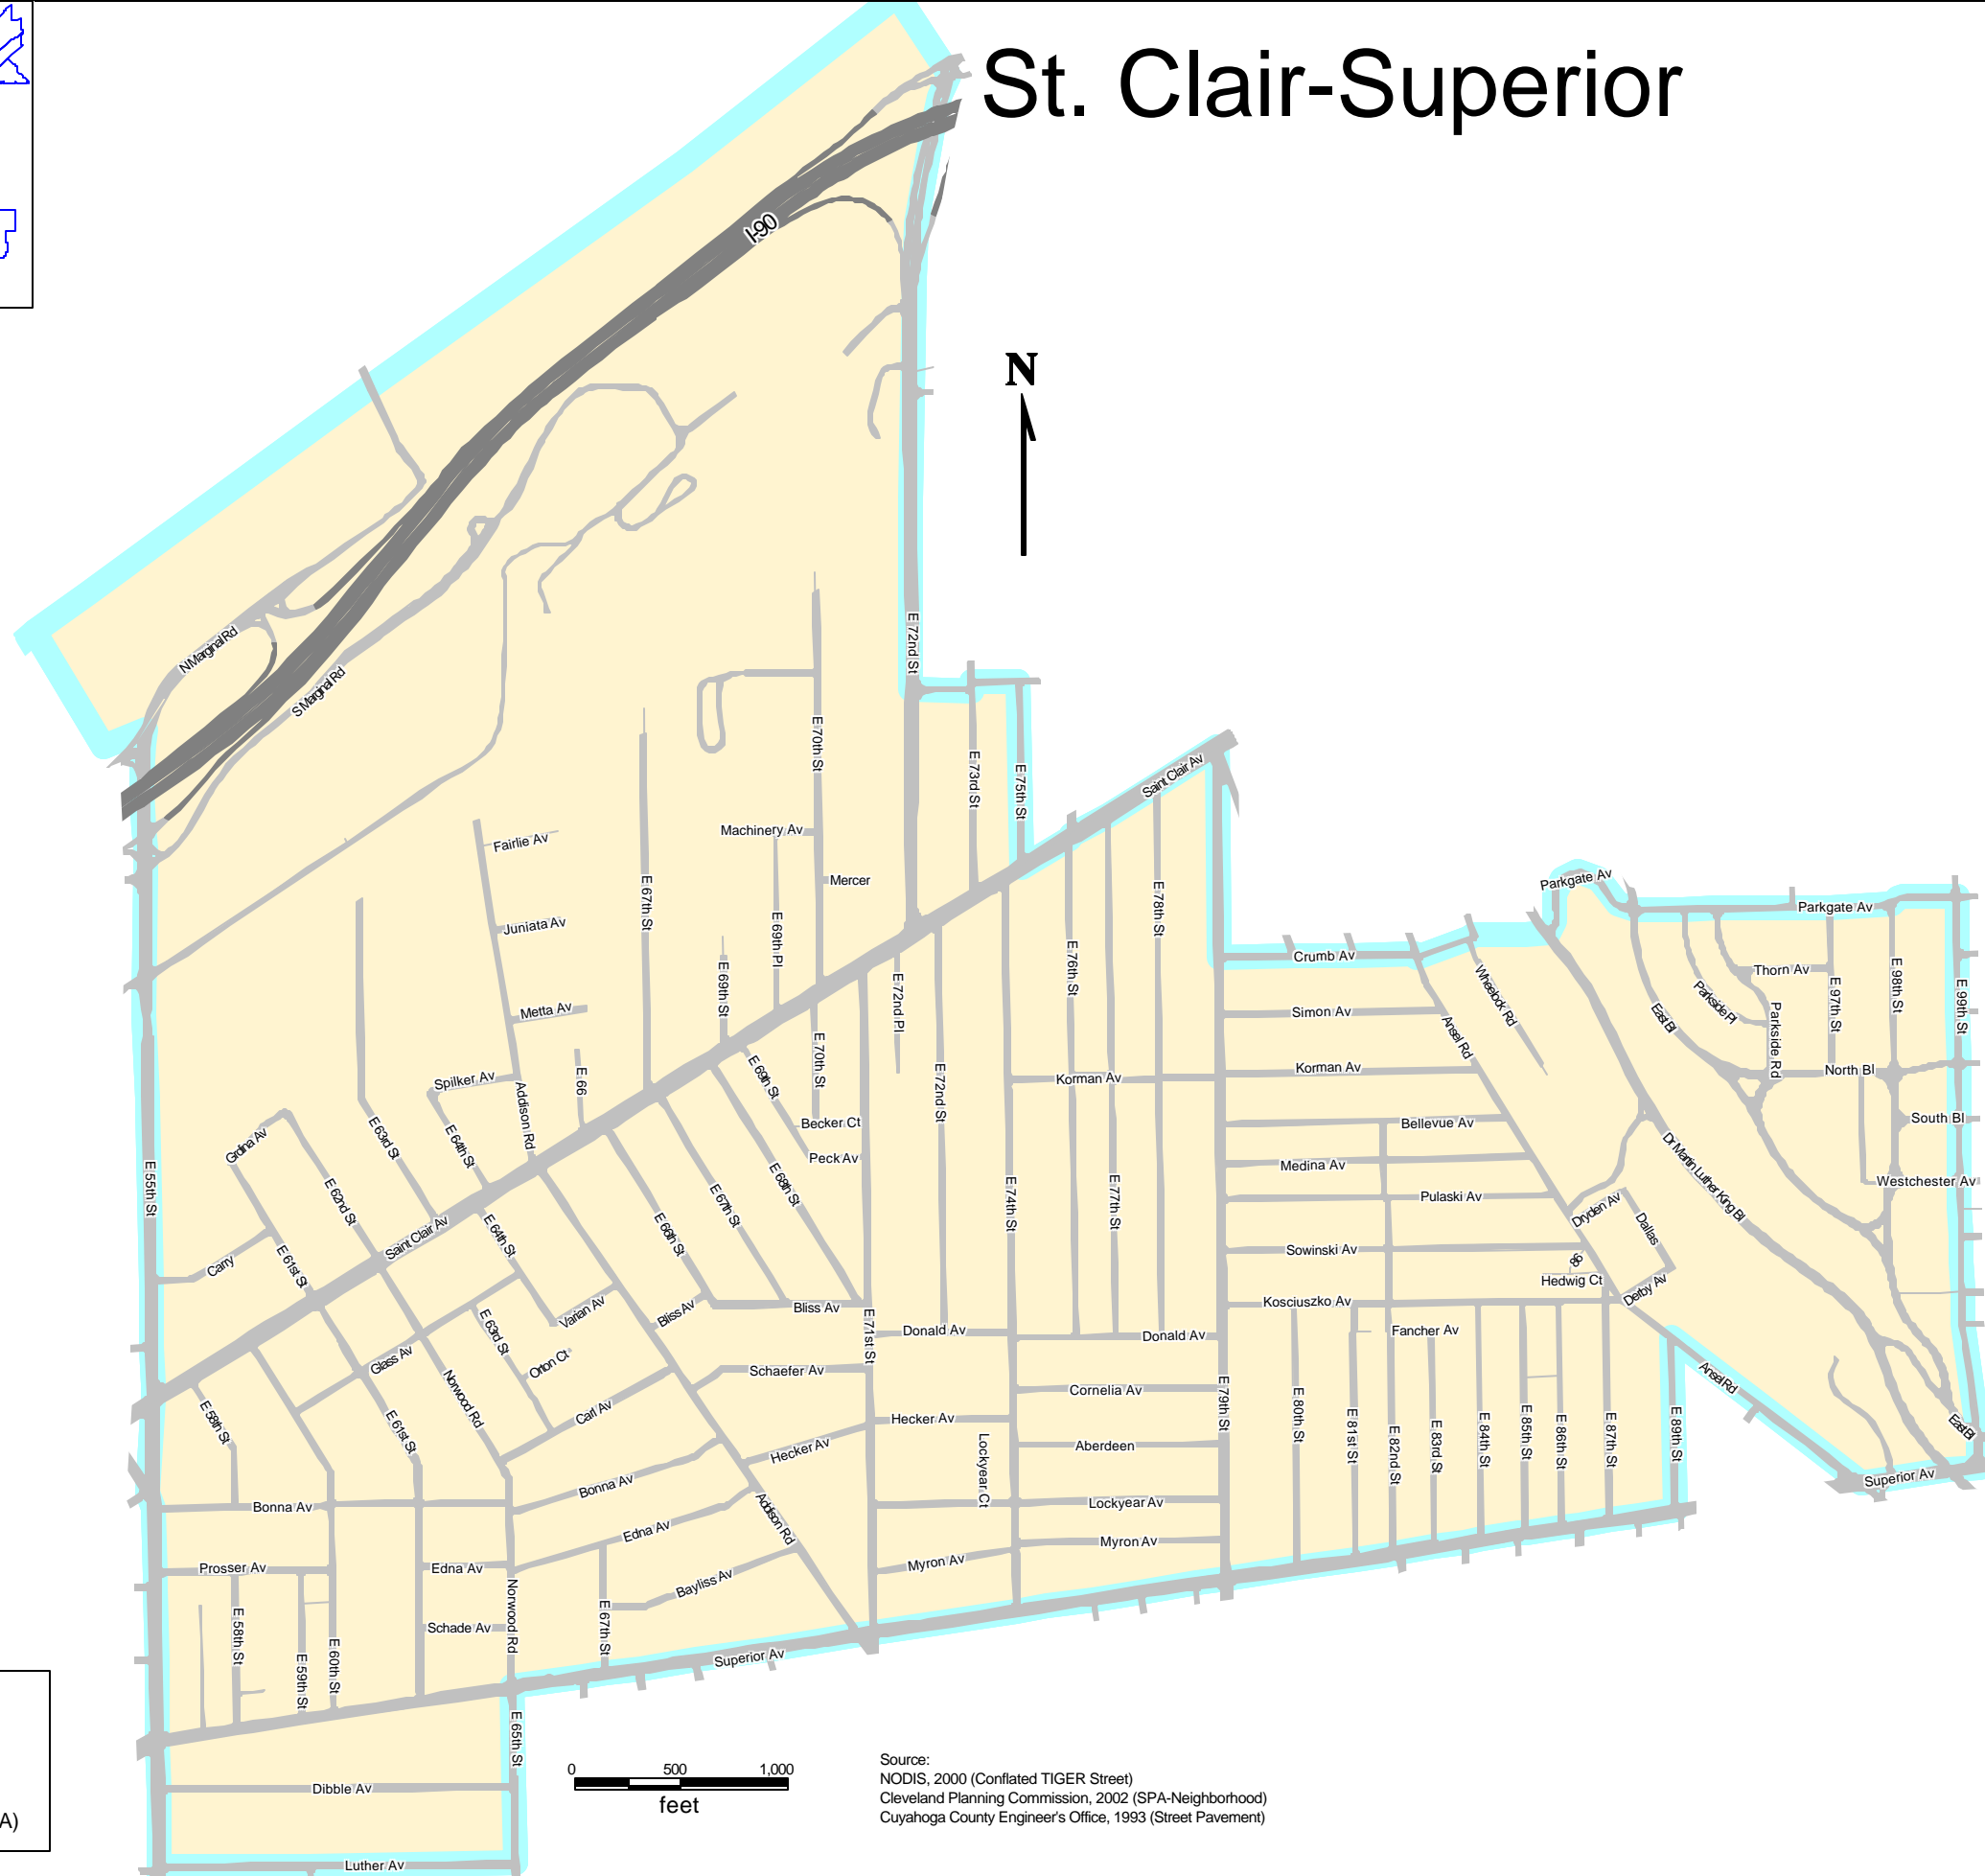

St.Clair-Superior

St. Clair-Superior

Source:
NODIS, 2000 (Conflated TIGER Street)
Cleveland Planning Commission, 2002 (SPA-Neighborhood)
Cuyahoga County Engineer's Office, 1993 (Street Pavement)

-  Street
-  Interstate
-  Neighborhood (SPA)