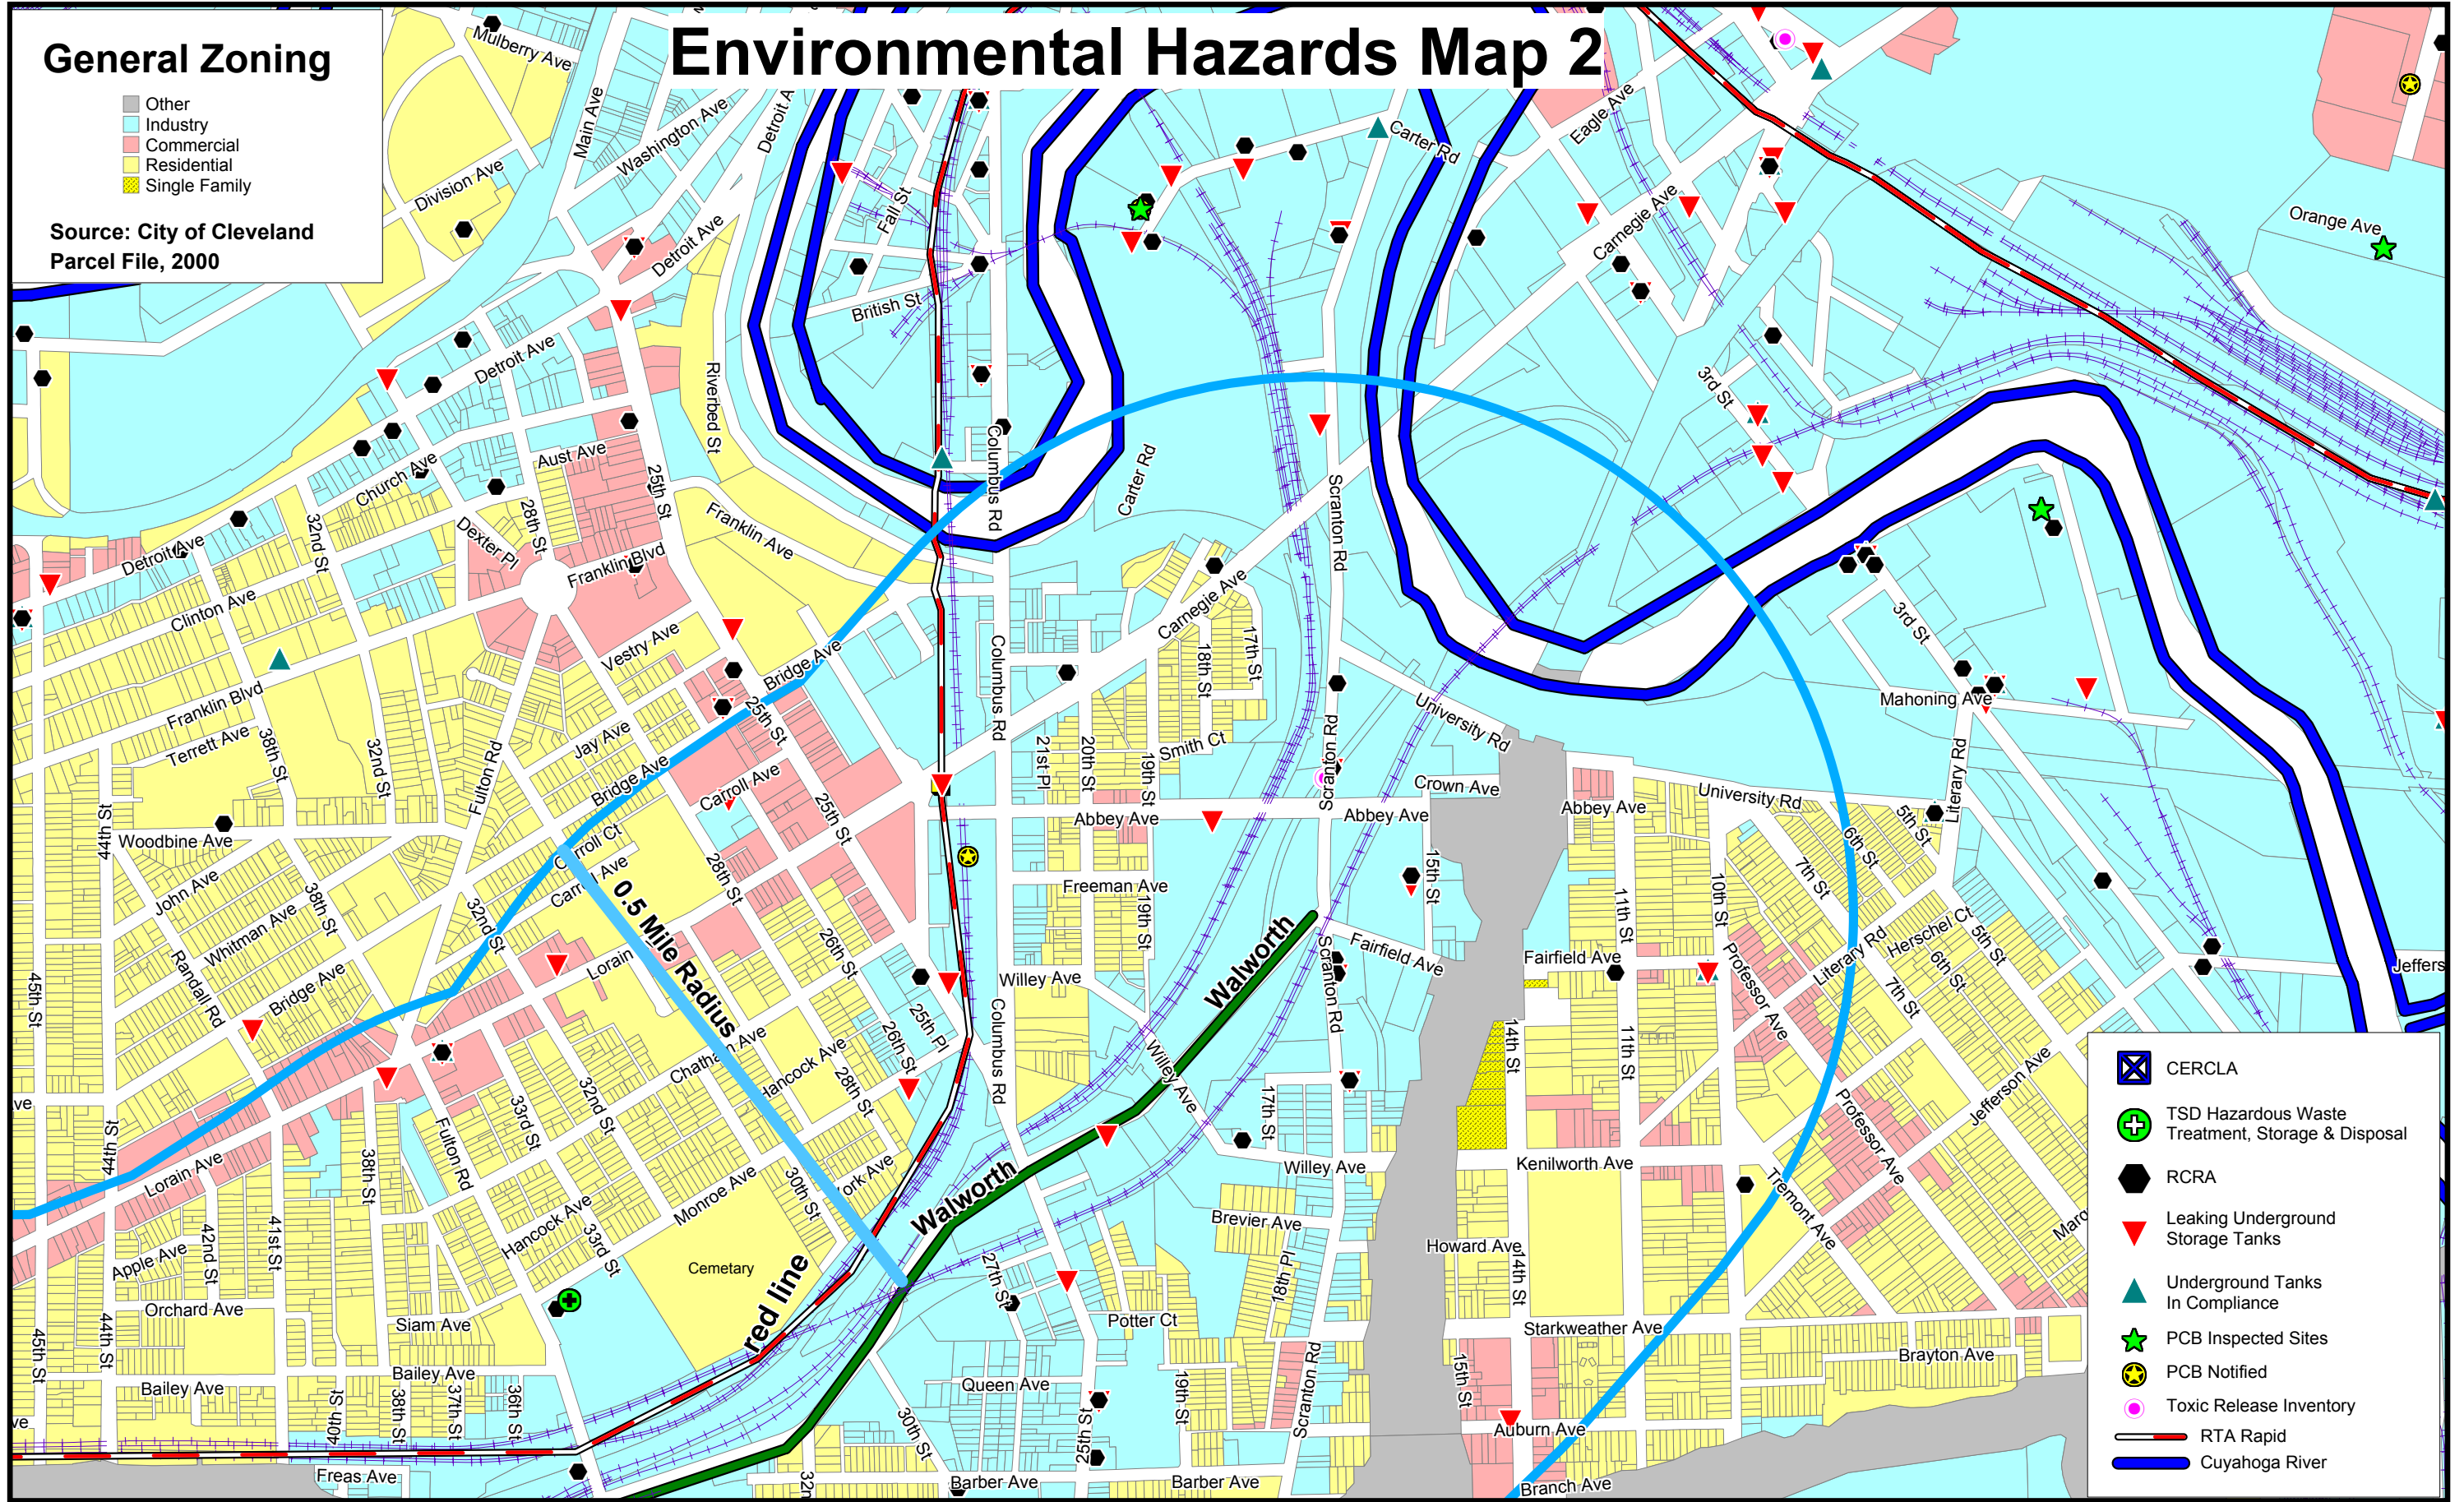

General Zoning

- Other
- Industry
- Commercial
- Residential
- Single Family

Source: City of Cleveland
Parcel File, 2000

Environmental Hazards Map 2

- CERCLA
- TSD Hazardous Waste Treatment, Storage & Disposal
- RCRA
- Leaking Underground Storage Tanks
- Underground Tanks In Compliance
- PCB Inspected Sites
- PCB Notified
- Toxic Release Inventory
- RTA Rapid
- Cuyahoga River