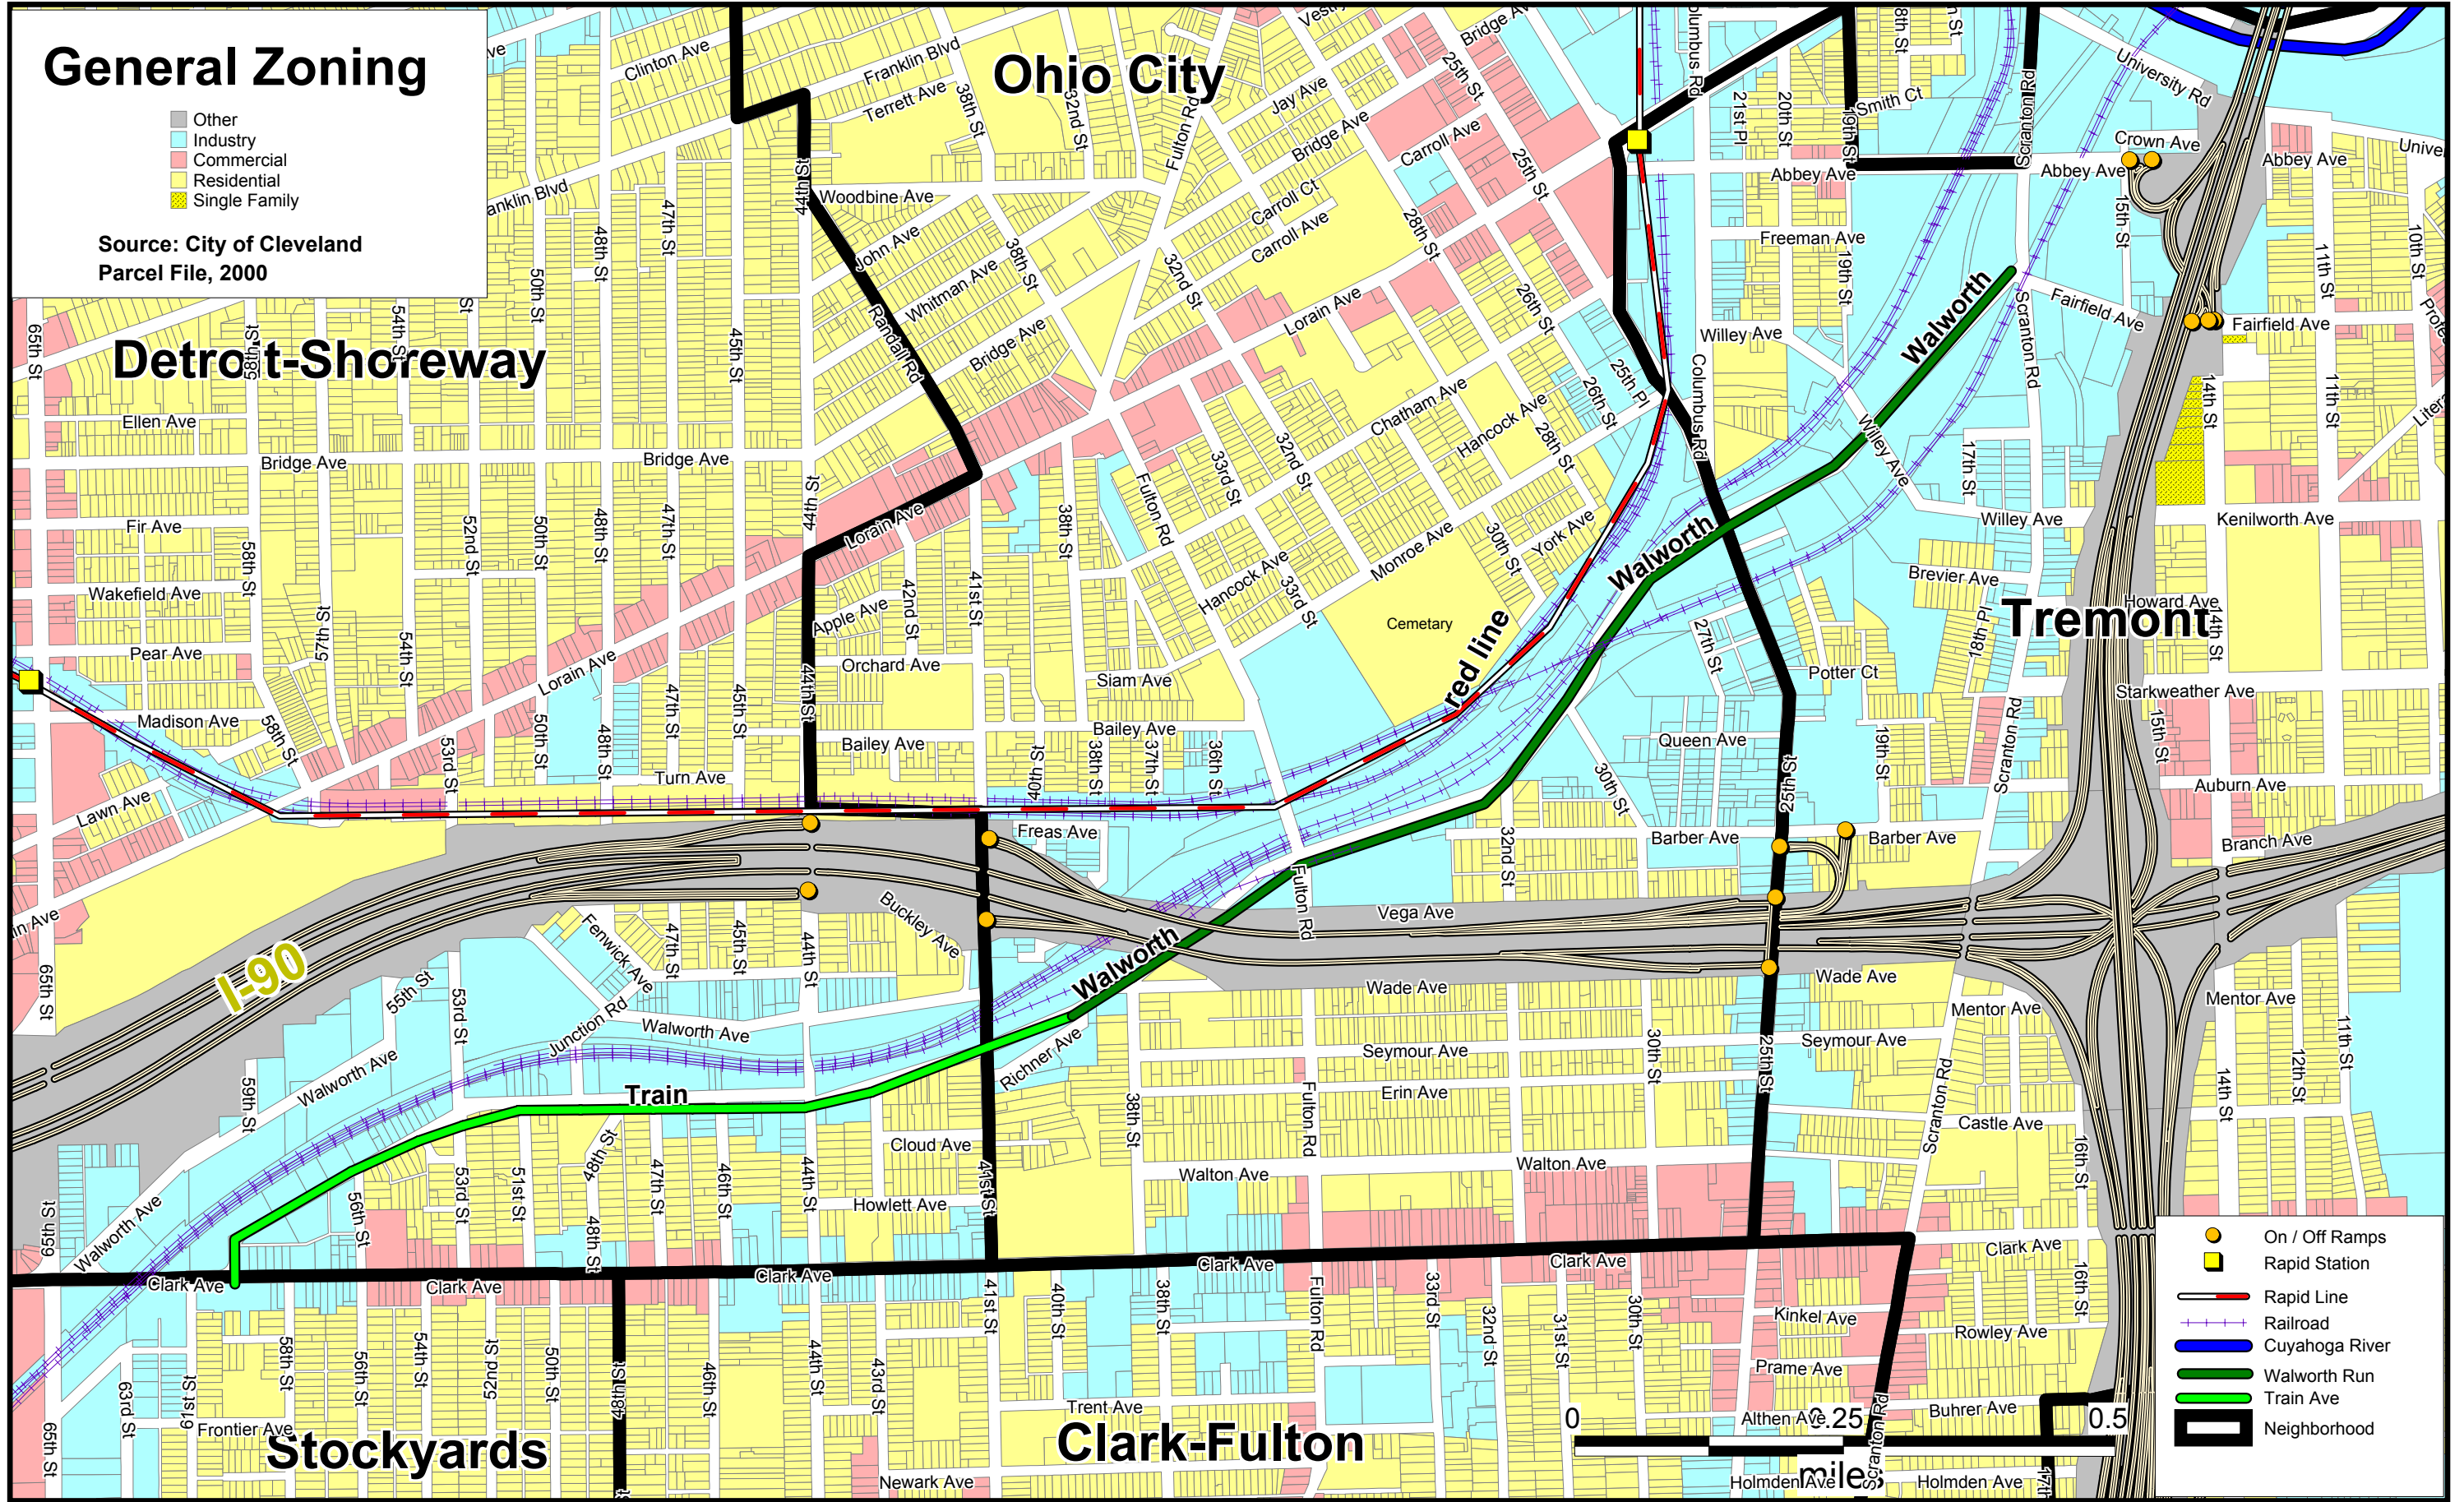

# General Zoning

- Other
- Industry
- Commercial
- Residential
- Single Family

Source: City of Cleveland  
Parcel File, 2000

# Ohio City

# Detroit-Shoreway

# Clark-Fulton

- On / Off Ramps
- Rapid Station
- Rapid Line
- Railroad
- Cuyahoga River
- Walworth Run
- Train Ave
- Neighborhood