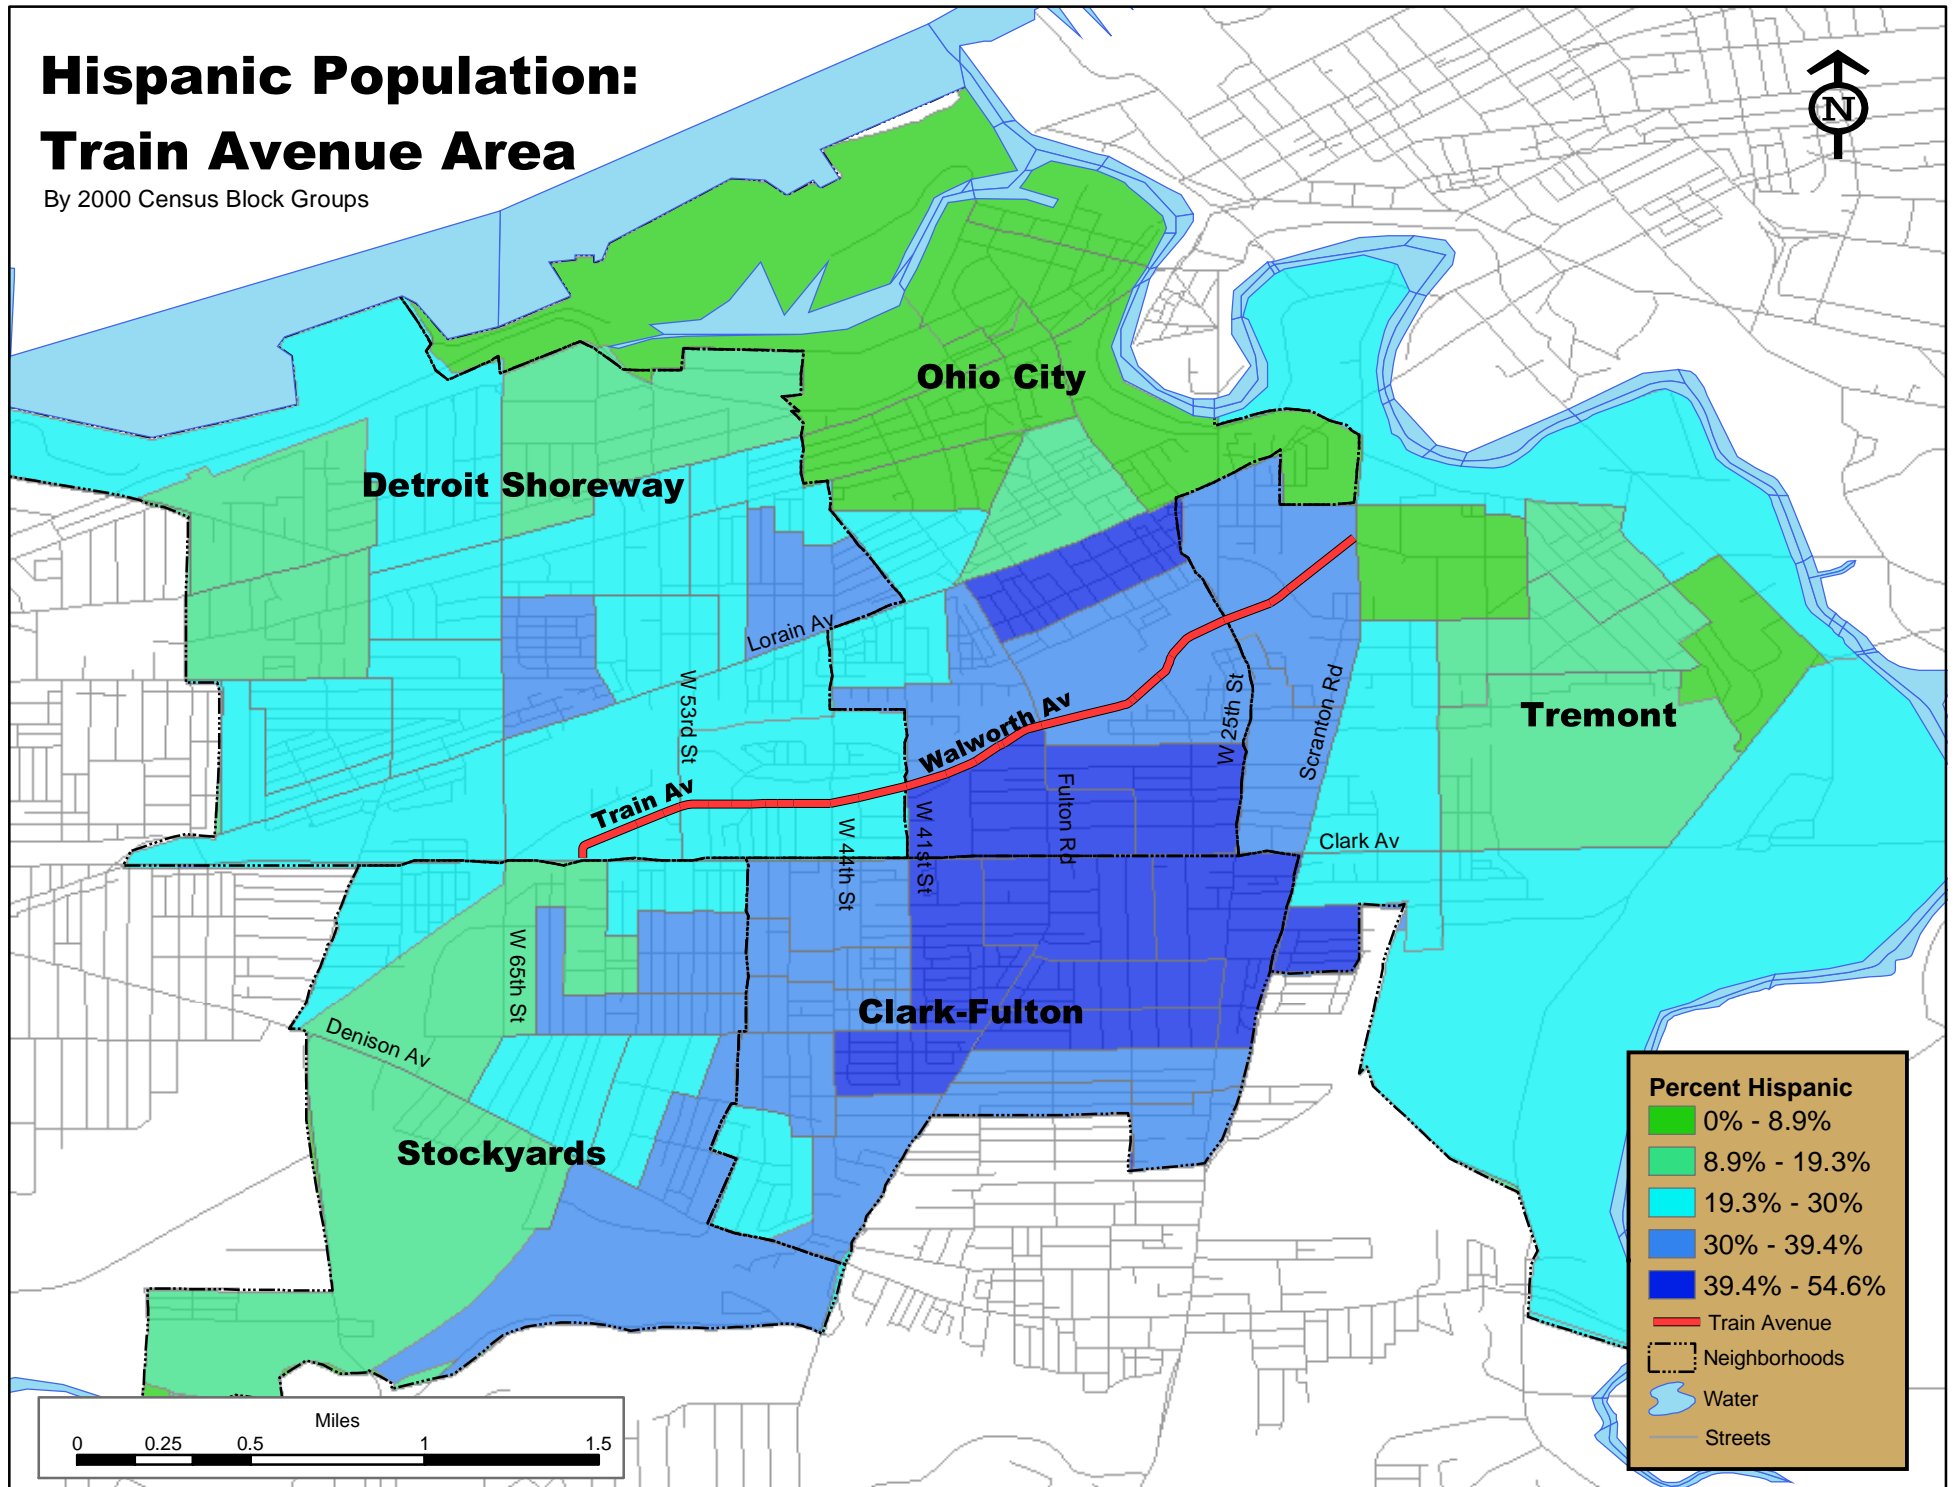

Hispanic Population: Train Avenue Area

By 2000 Census Block Groups

Percent Hispanic

- 0% - 8.9%
- 8.9% - 19.3%
- 19.3% - 30%
- 30% - 39.4%
- 39.4% - 54.6%
- Train Avenue
- Neighborhoods
- Water
- Streets