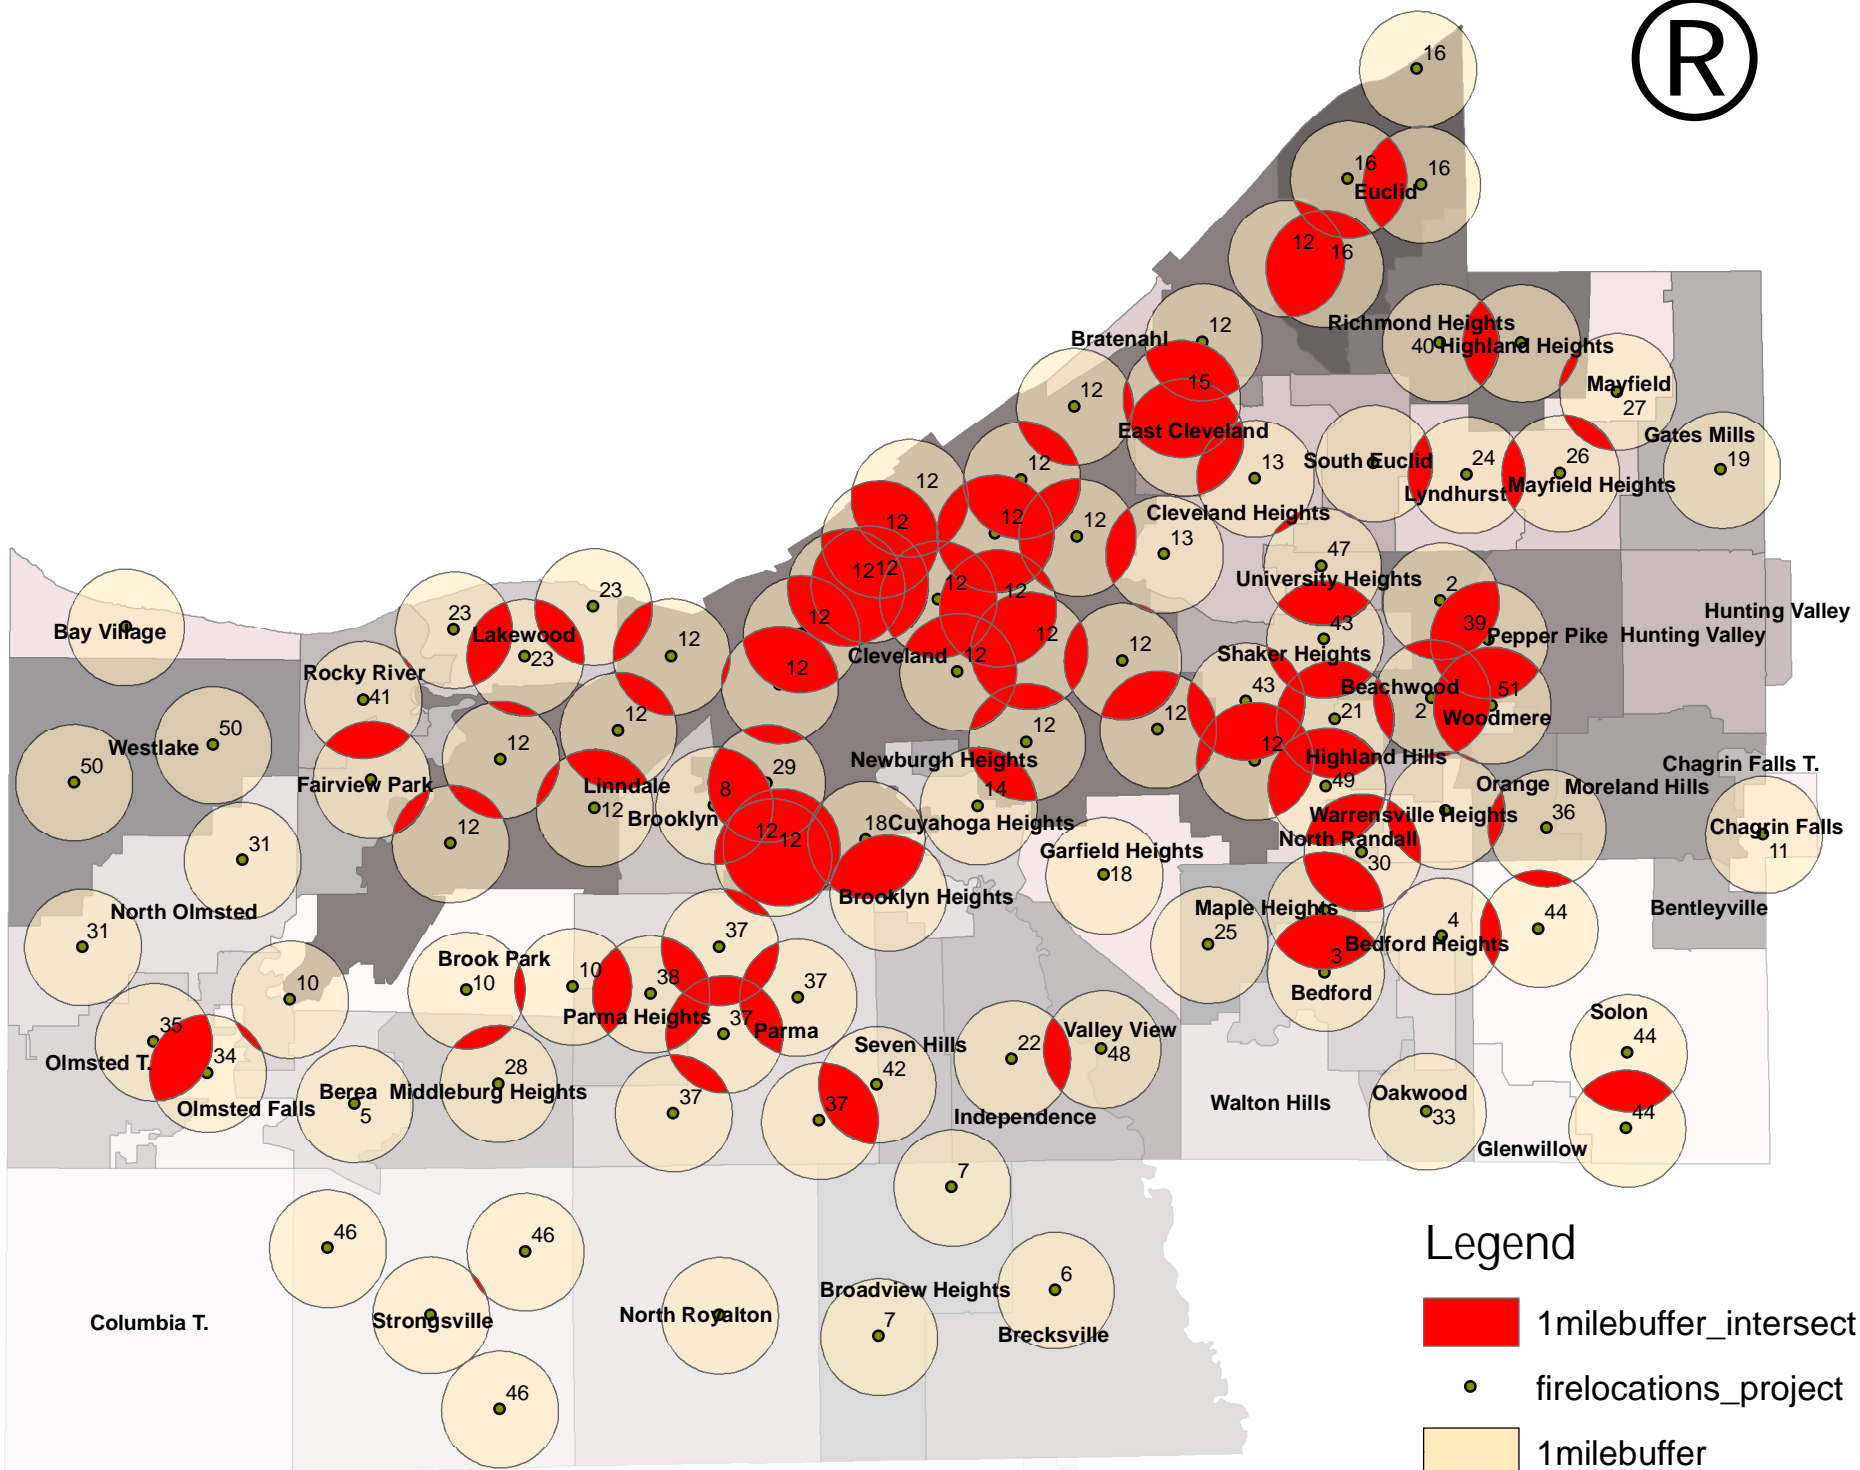

0 8,500 17,000 34,000 51,000 68,000 Feet

Legend

- 1milebuffer_intersect
- firelocations_project
- 1milebuffer