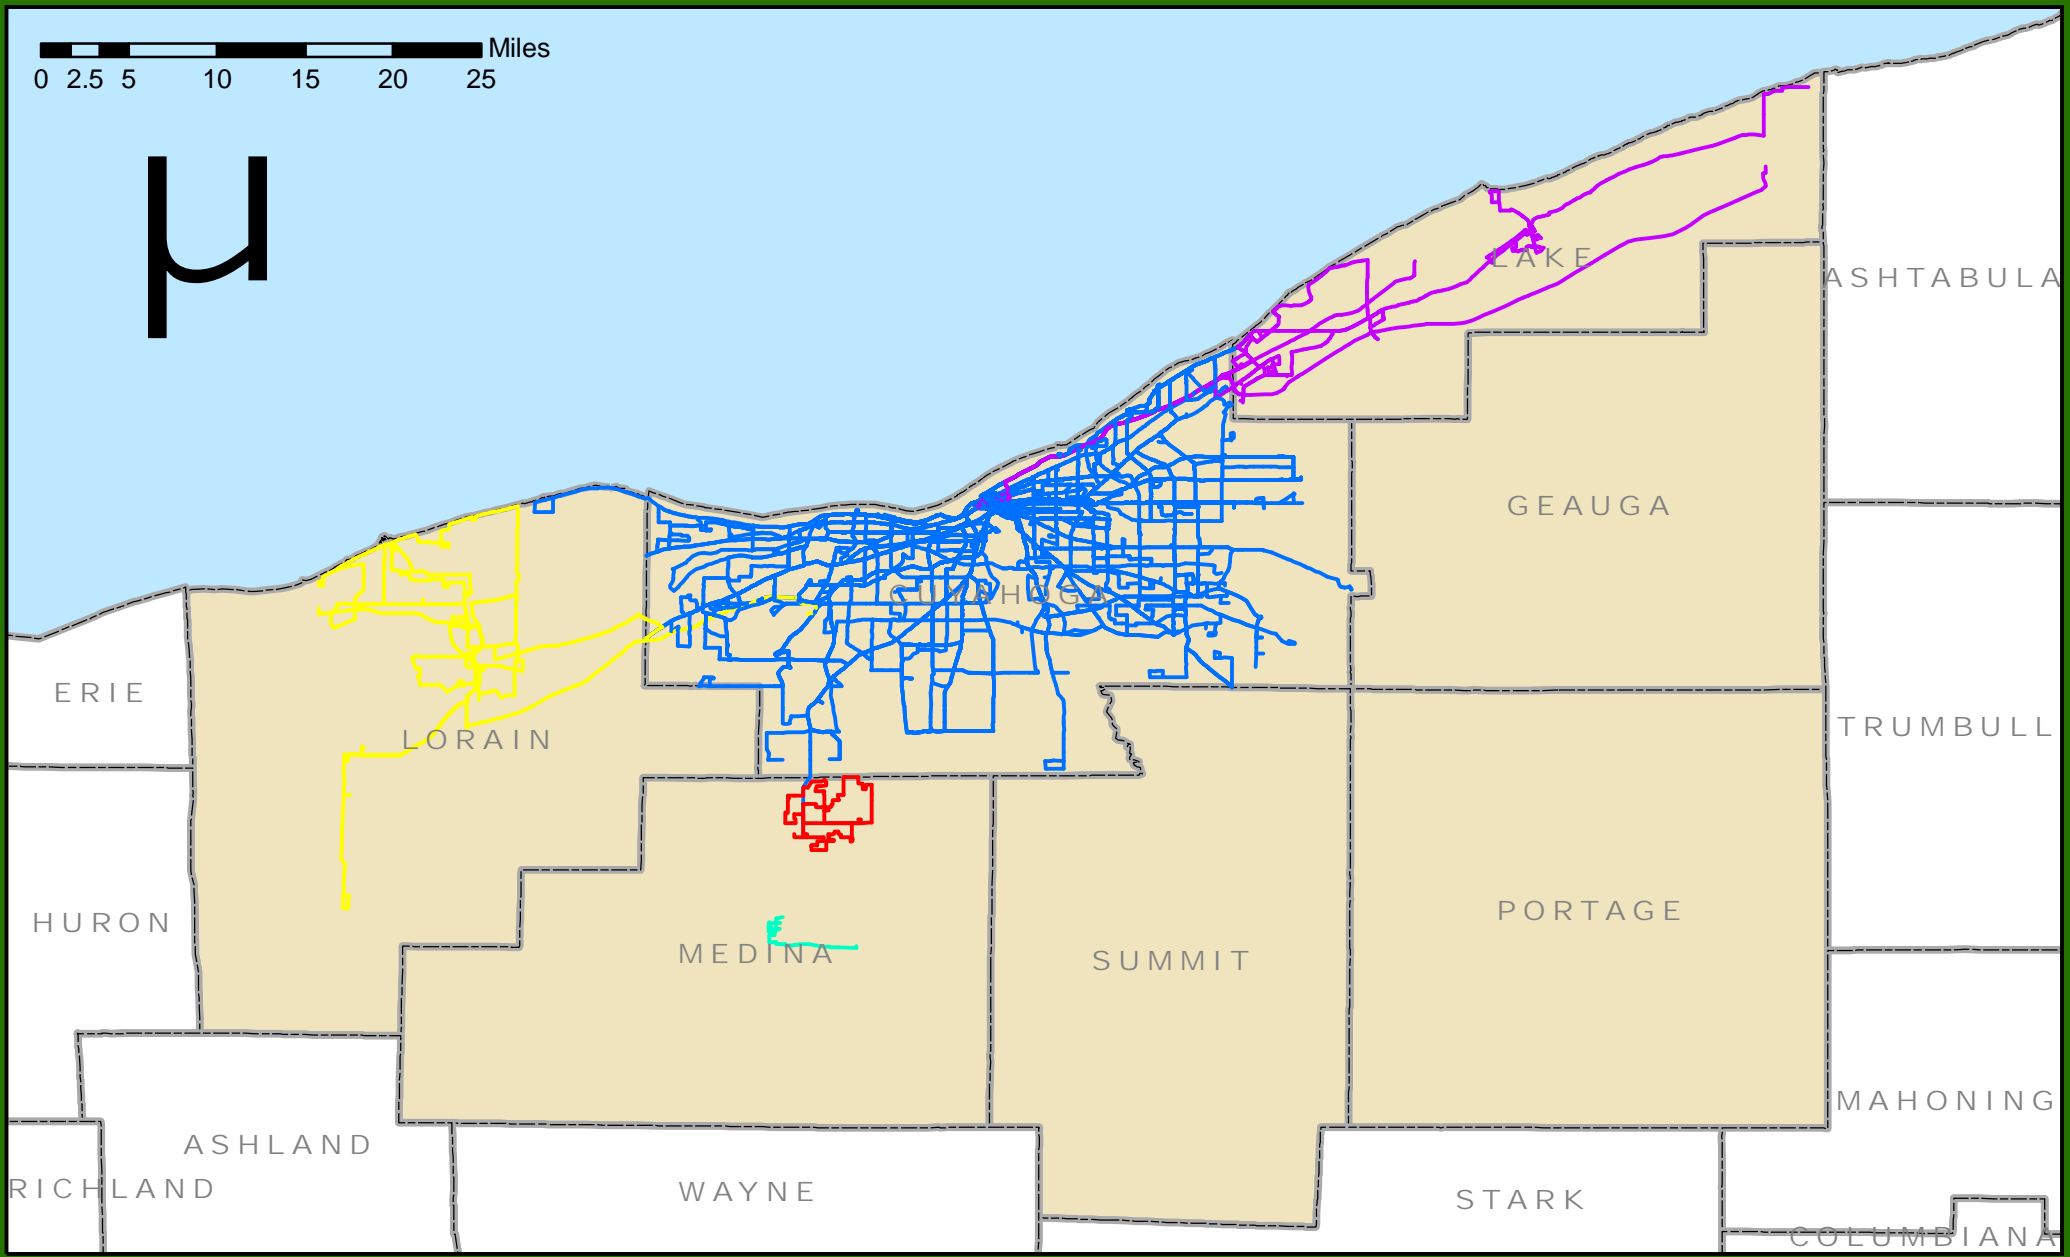

0 2.5 5 10 15 20 25 Miles

Legend

Transit Routes, Year 2000

- Brunswick Transit Agency
- GCRTA
- LAKETRAN
- Lorain County Transit
- Medina County Transit

Public Transit Routes

Data compiled from various sources.