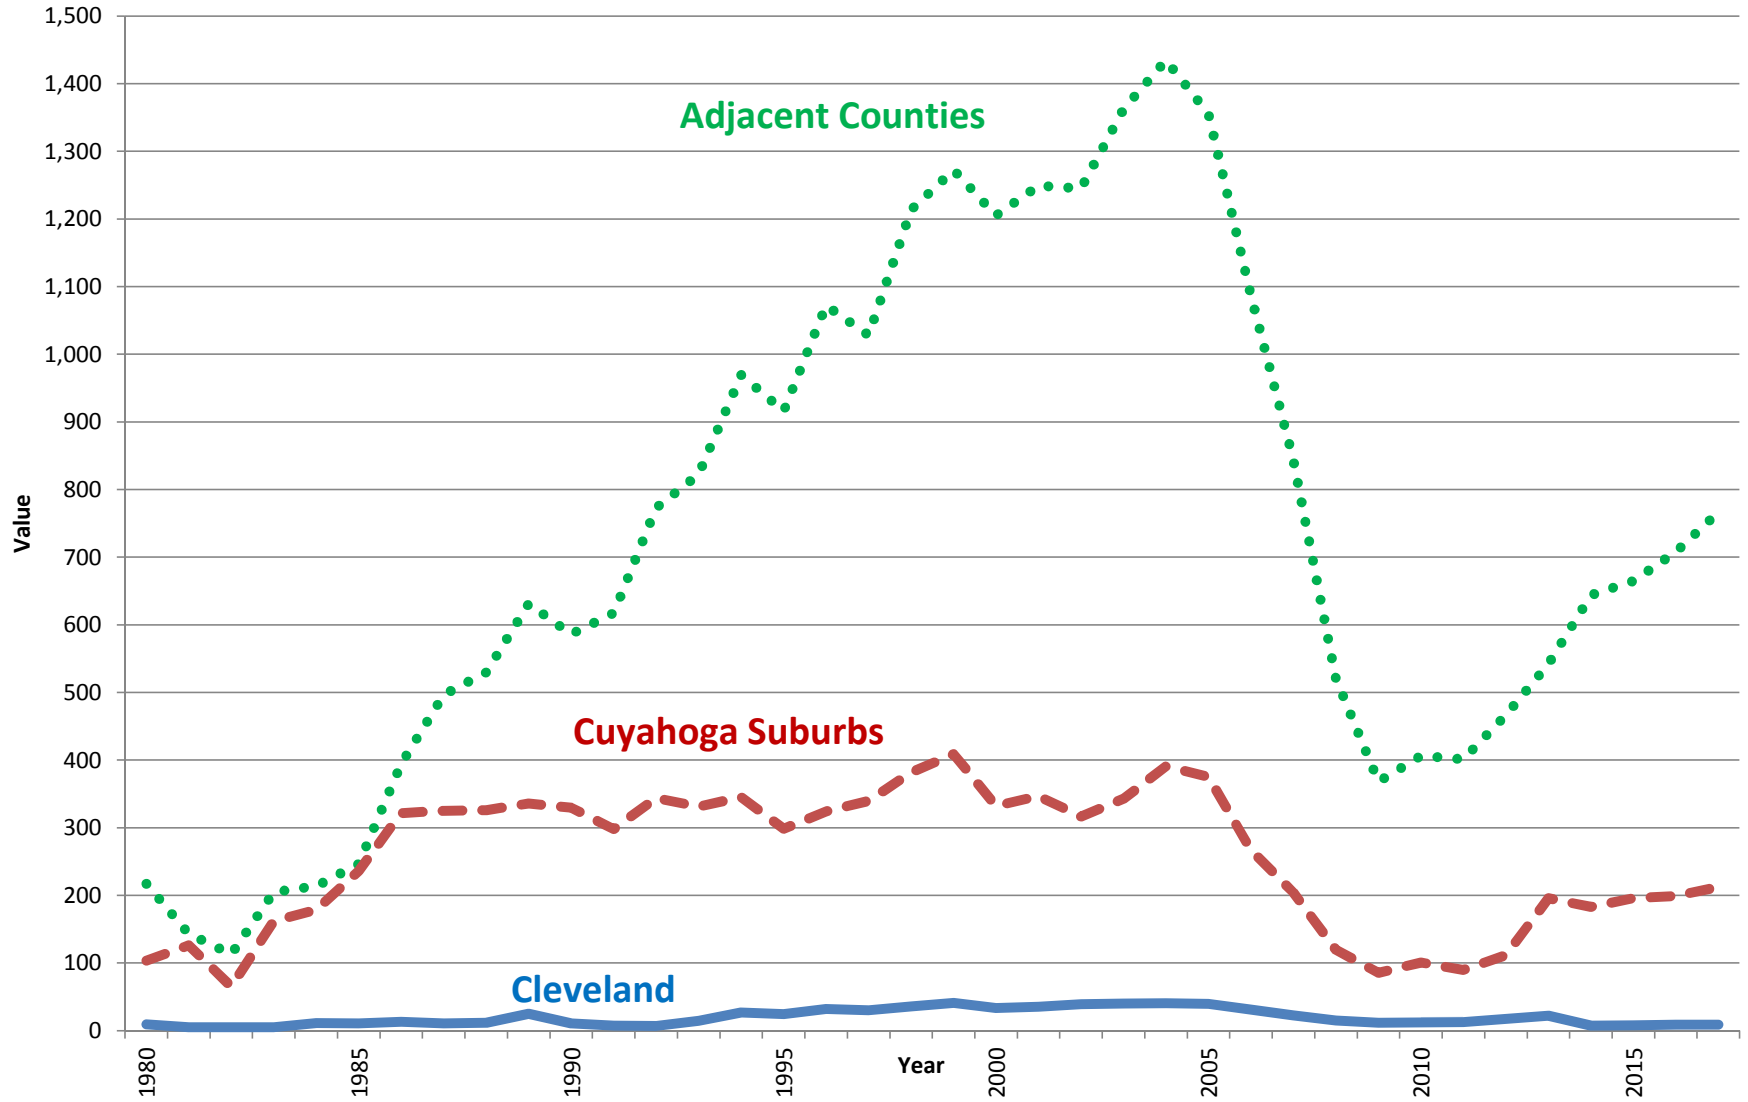

## Value of Residential Permits (single- and multi-family): City of Cleveland, Cuyahoga Suburbs, Six Adjacent Counties, 1980-2017 (\$ Million)

Source: U.S. Census: <https://www2.census.gov/econ/bps/Place/Midwest%20Region/mw2017a.txt>